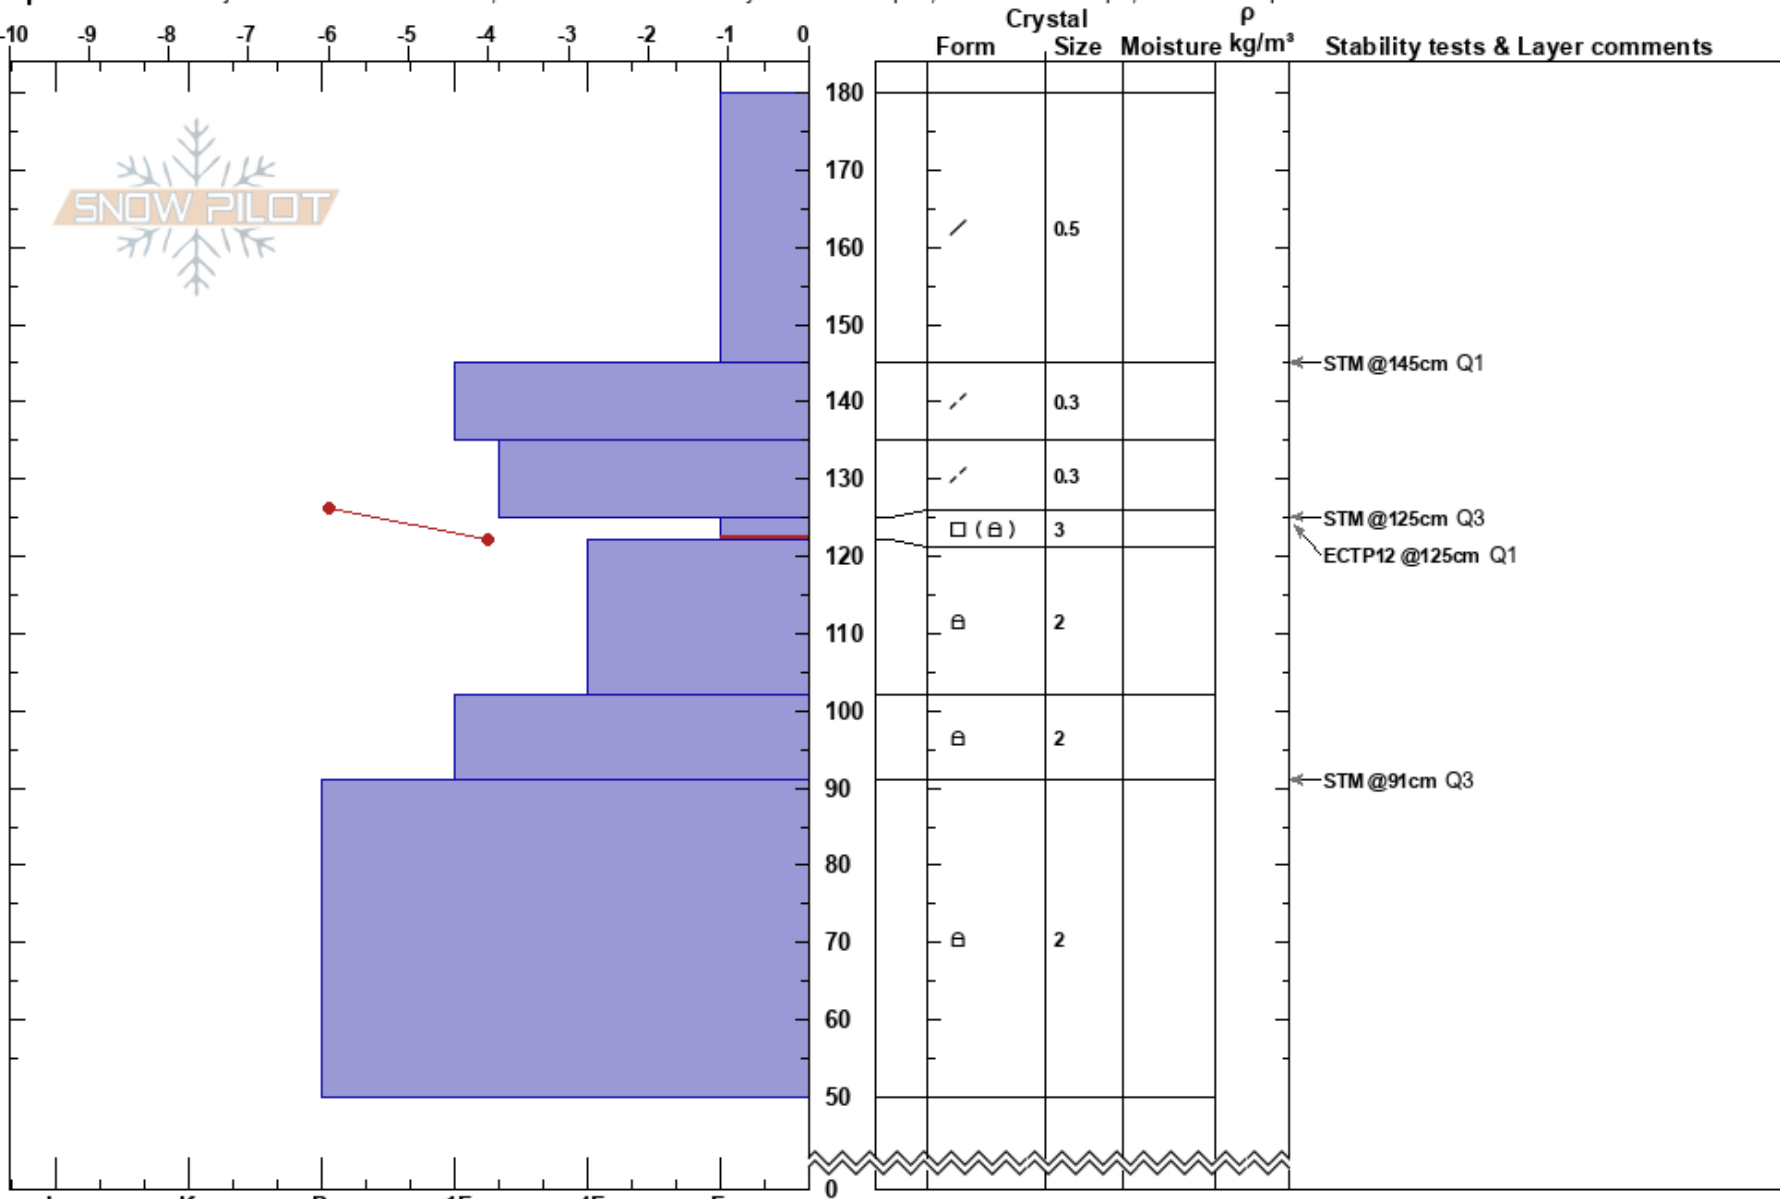

Crybabies
 Chugach Range
 AK
 Elevation: 4000 ft
 Aspect: 320°

Dan Janjigian
 03/16/2018 - 10:42am
 Co-ord: 61.23619N, -145.25259W
 Slope Angle: 37°
 Wind Loading: previous

Stability: Good HS:180 Layer Notes:
 Air Temperature: 1°C PS: 15 125-122cm:Problematic layer
 Sky Cover: SCT
 Precipitation: S-1
 Wind: SE Moderate

Specifics: Pit is adjacent to avalanche: crown; Recent avalanche activity on similar slopes; Ski tracks on slope; We skied slope

Notes: Pit dug on crown from 3/15/18 avalanche. Pit is located 100' below judges stand on crybabies. Crown was 80m wide, average crown depth was 50cm varied from 30-80cm. Adjacent pit 50' to skiers right in undisturbed snow beyond crown did not reveal similar instability.