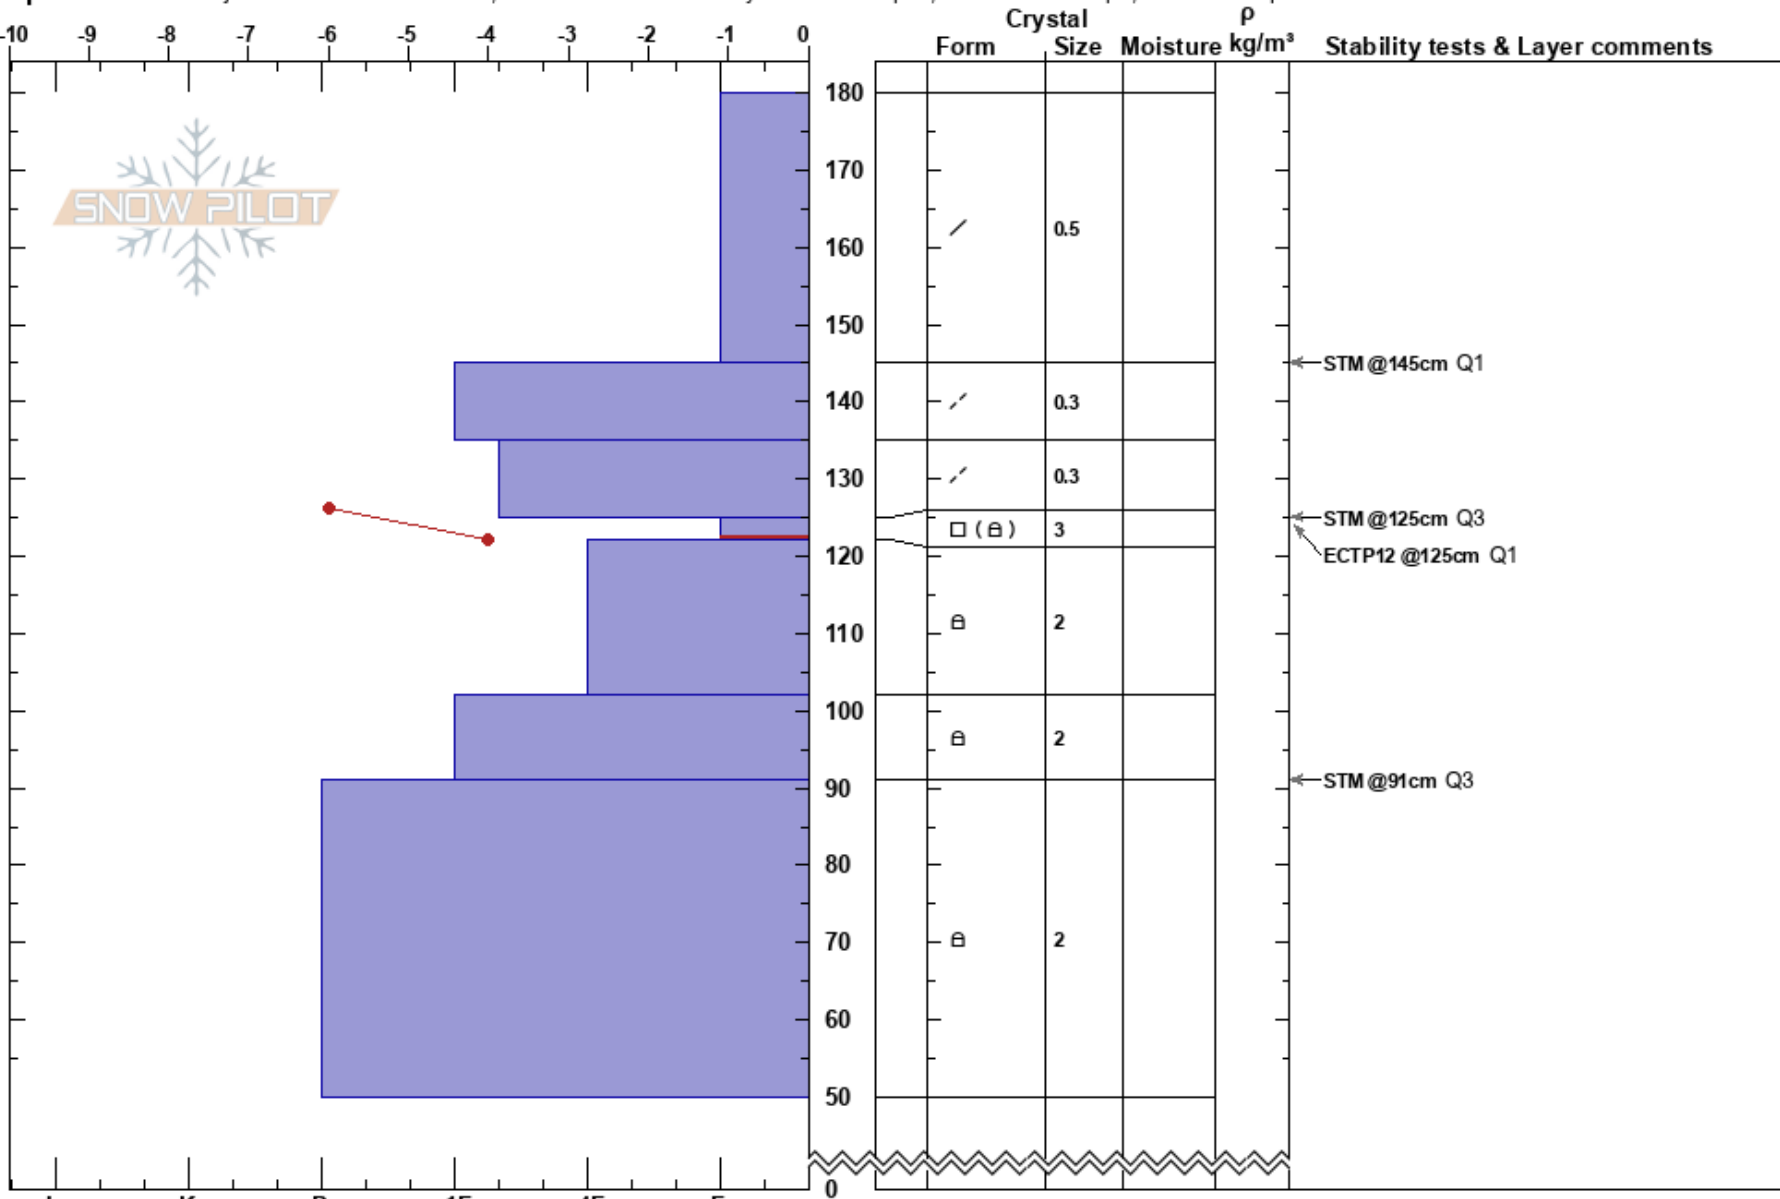

Crybabies  
 Chugach Range  
 AK  
 Elevation: 4000 ft  
 Aspect: 320°

Dan Janjigian  
 03/16/2018 - 10:42am  
 Co-ord: 61.23619N, -145.25259W  
 Slope Angle: 37°  
 Wind Loading: previous

Stability: Good HS:180 Layer Notes:  
 Air Temperature: 1°C PS: 15 125-122cm:Problematic layer  
 Sky Cover: SCT  
 Precipitation: S-1  
 Wind: SE Moderate

Specifics: Pit is adjacent to avalanche: crown; Recent avalanche activity on similar slopes; Ski tracks on slope; We skied slope

Notes: Pit dug on crown from 3/15/18 avalanche. Pit is located 100' below judges stand on crybabies. Crown was 80m wide, average crown depth was 50cm varied from 30-80cm. Adjacent pit 50' to skiers right in undisturbed snow beyond crown did not reveal similar instability.