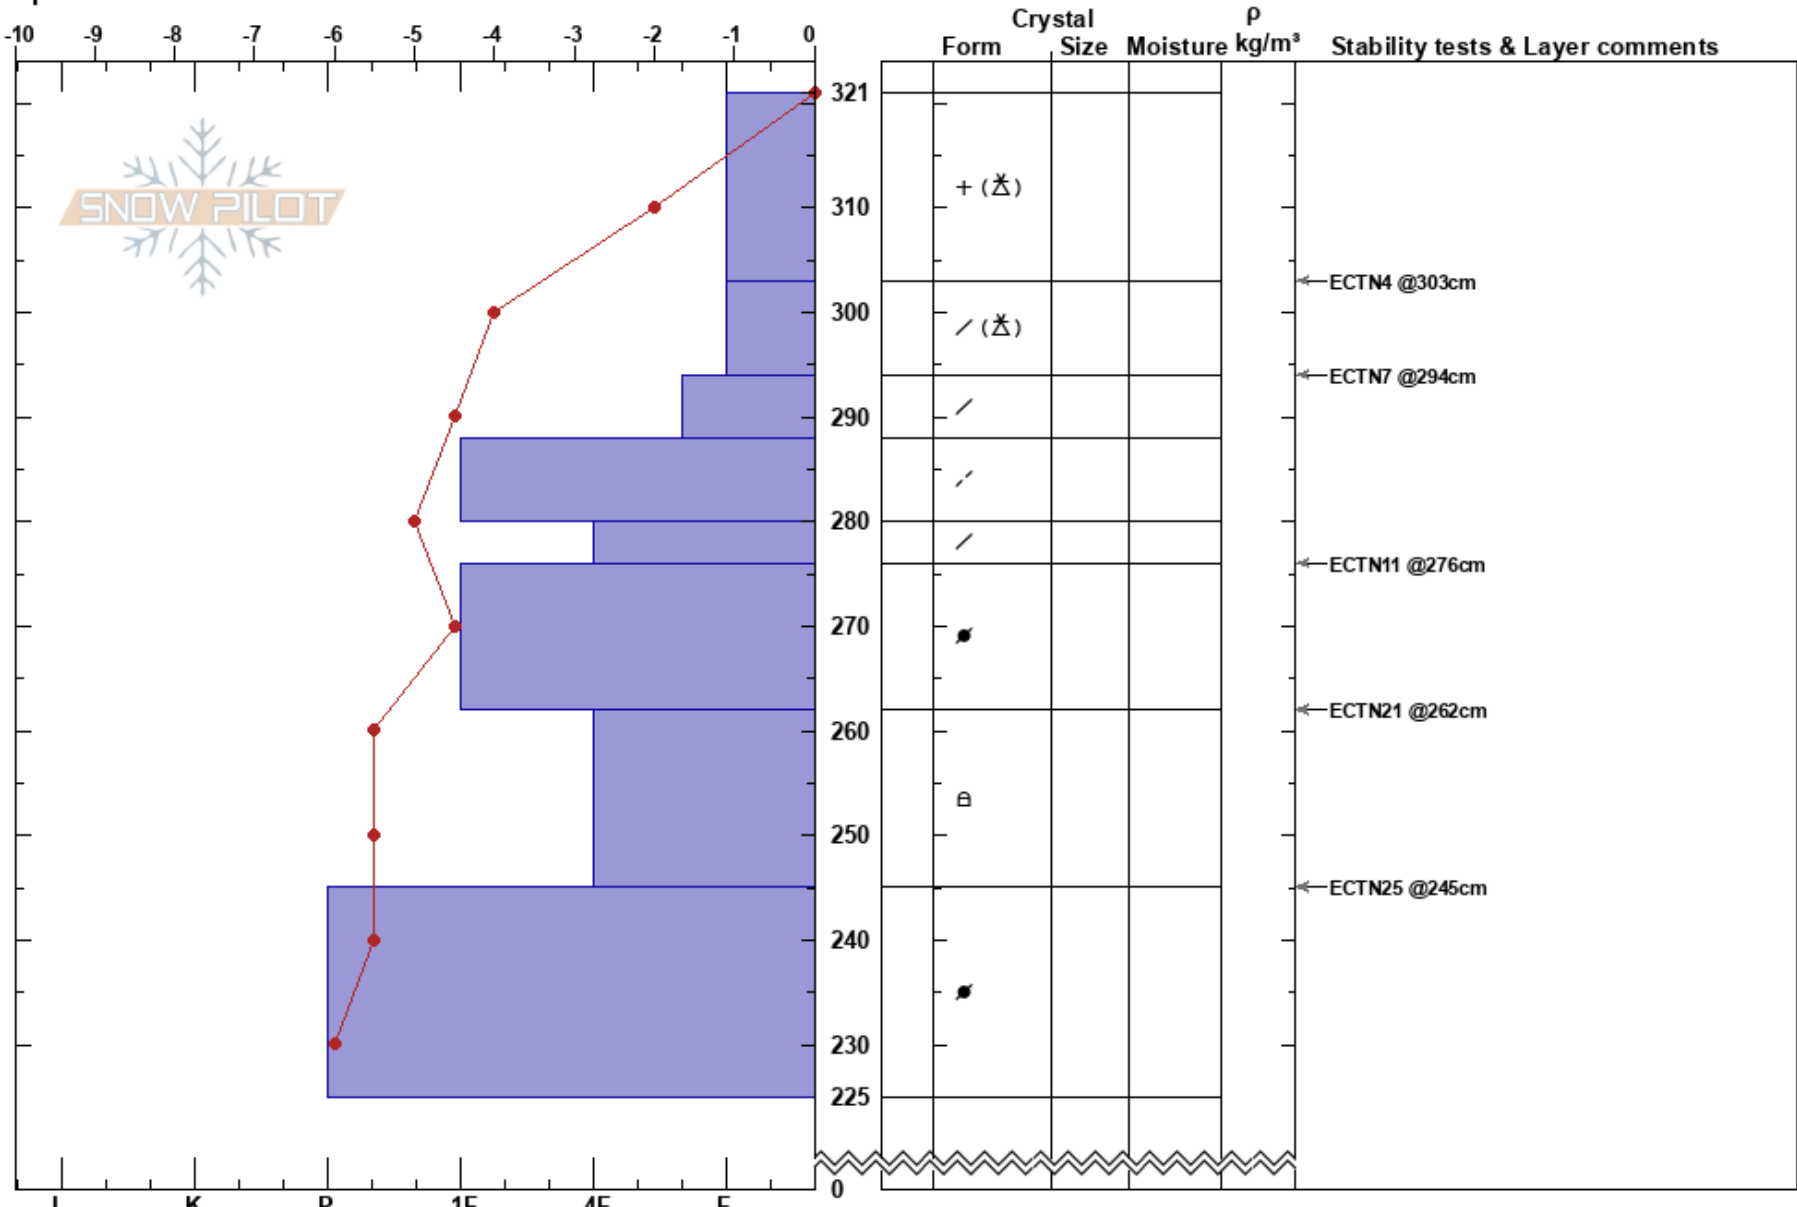

losttrail03_16_18
 Bitterroot
 MT
 Elevation: 8000 ft
 Aspect: 15°
 Specifics:

Travis Craft
 03/16/2018 - 11:00am
 Co-ord: 45.70693N, -113.98890W
 Slope Angle:
 Wind Loading: previous

Stability:
 Air Temperature: -5°C
 Sky Cover: SCT
 Precipitation: NO
 Wind: S Moderate

HS:321 Layer Notes:

Notes: