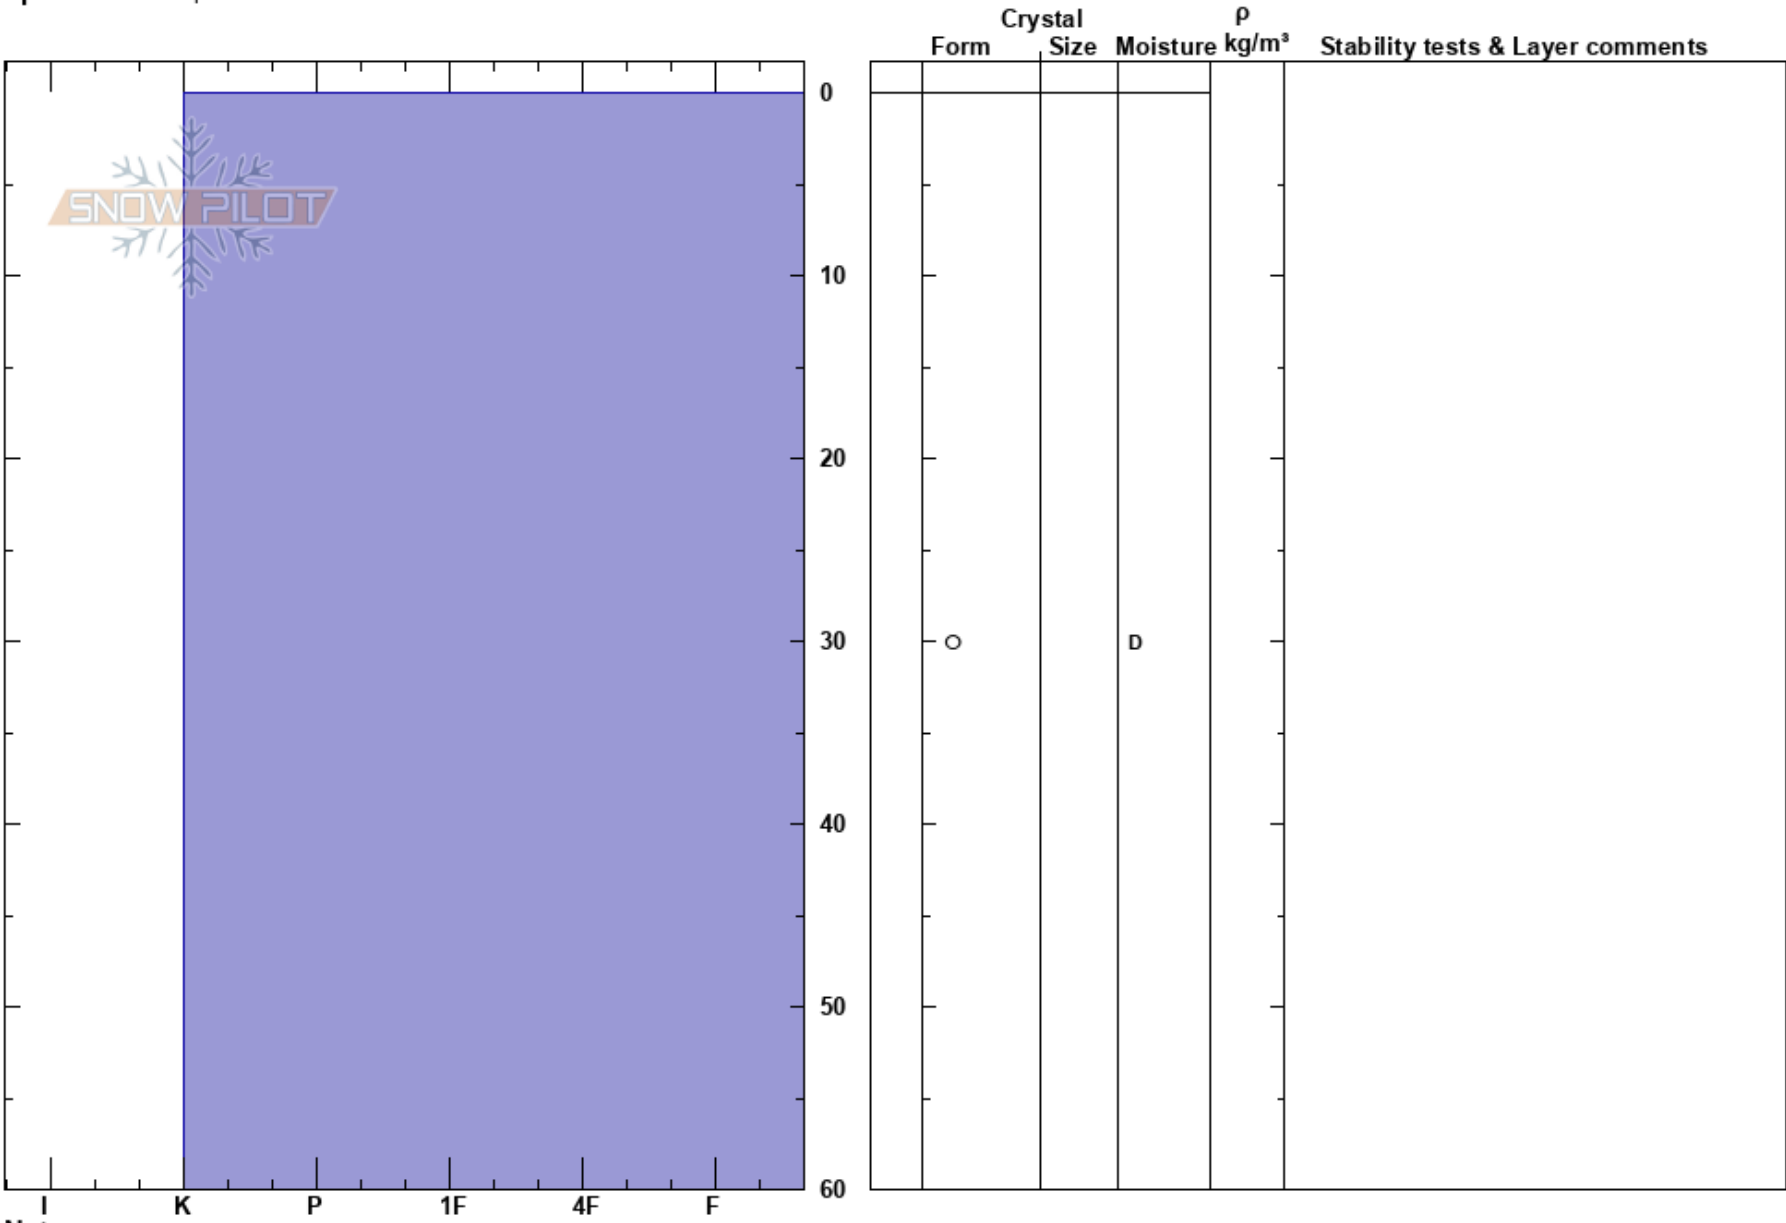

Sørlig vendt skredrose
Jotunheimen
Norway
Elevation: 1400 m
Aspect: 10°
Specifics: Poor pit location

Sigurd Eriksen
16/03/2018 - 10:50
Co-ord: 32V MP 60070 23253
Slope Angle: 20°
Wind Loading: yes

Stability: HS:60
Air Temperature: -18°C
Sky Cover: CLR
Precipitation: NO
Wind: S Moderate

Layer Notes:

Notes: