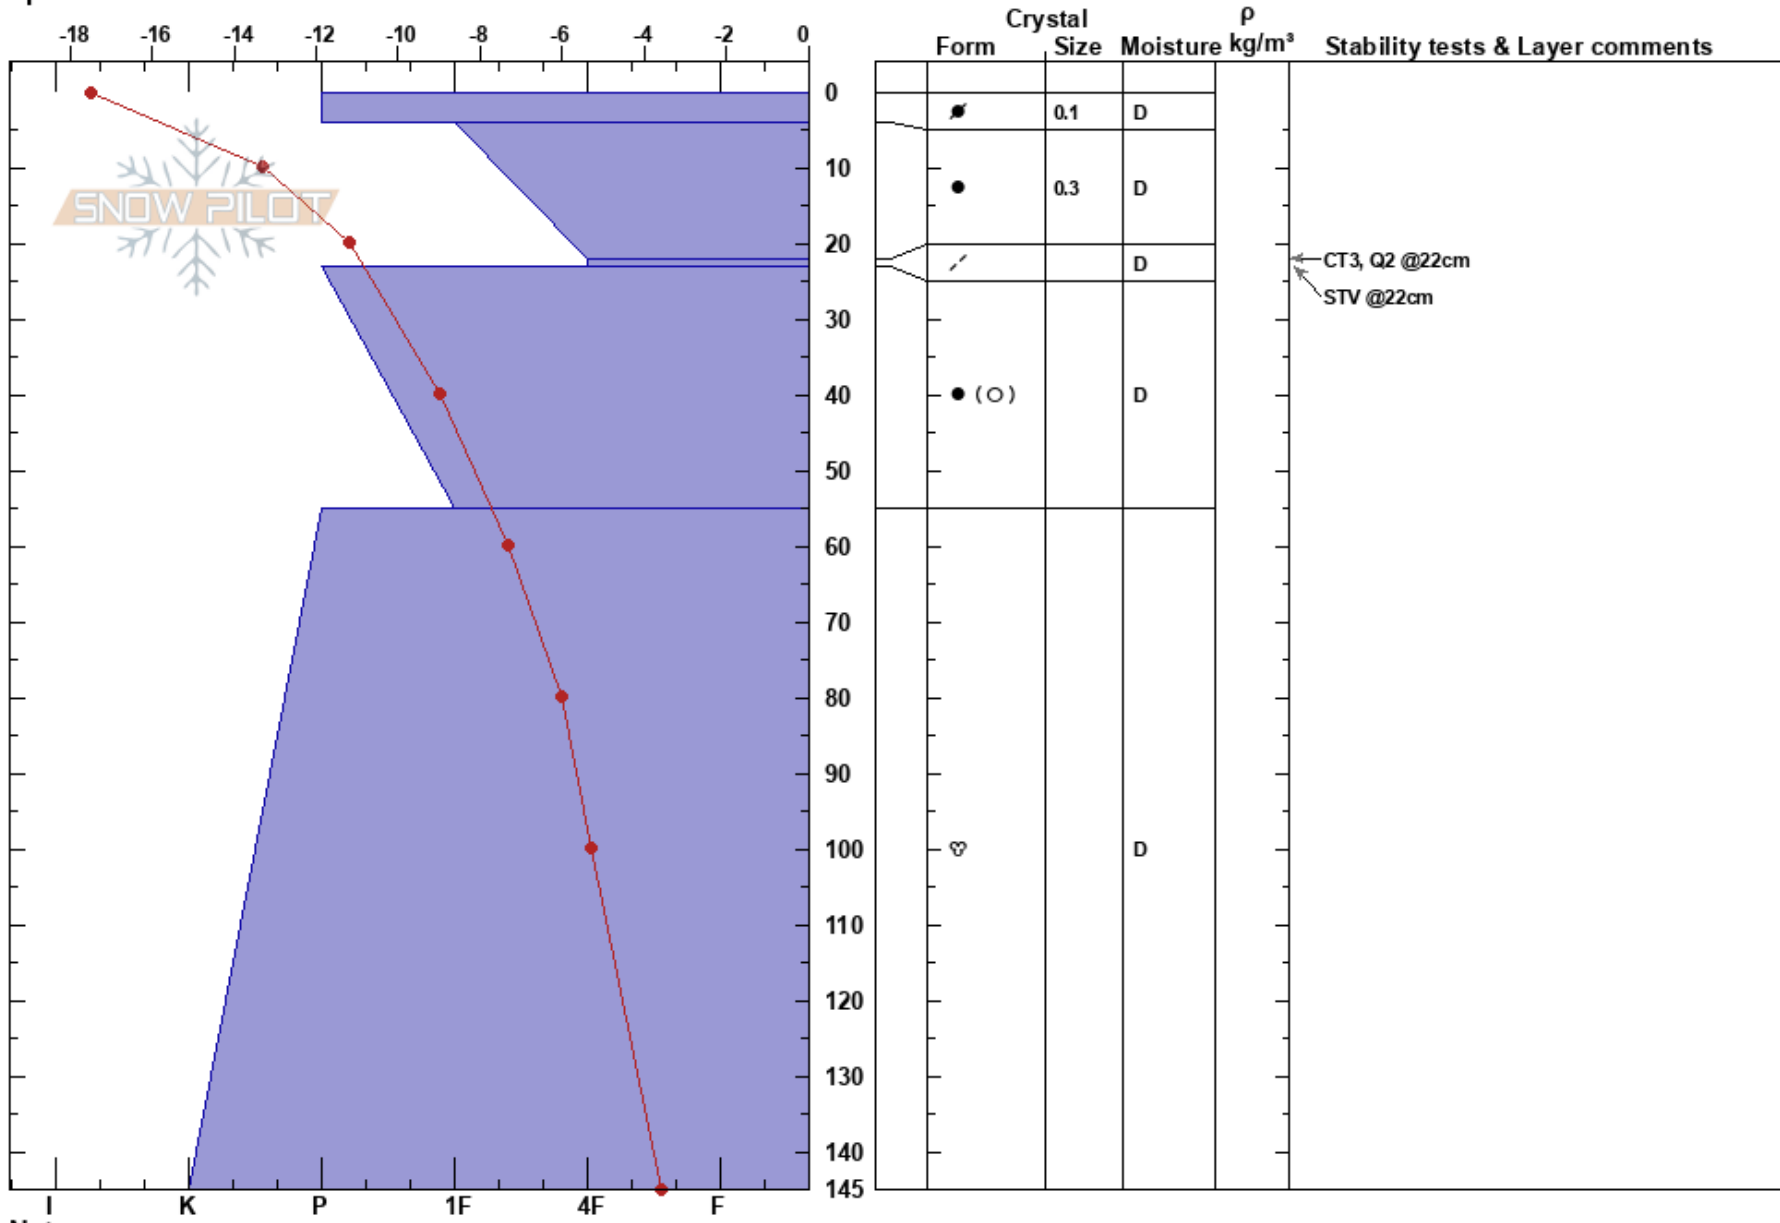

Tages freeze-pit
 Jotunheimen
 Norway
Elevation: 1555 m
Aspect: 320°
Specifics:

Sigurd Eriksen
 16/03/2018 - 12:12
Co-ord: 32V MP 60441 21745
Slope Angle: 28°
Wind Loading: yes

Stability:
Air Temperature: 19°C
Sky Cover: CLR
Precipitation: NO
Wind: SE Moderate

HS: 145
PF: 5
Layer Notes:

Notes: