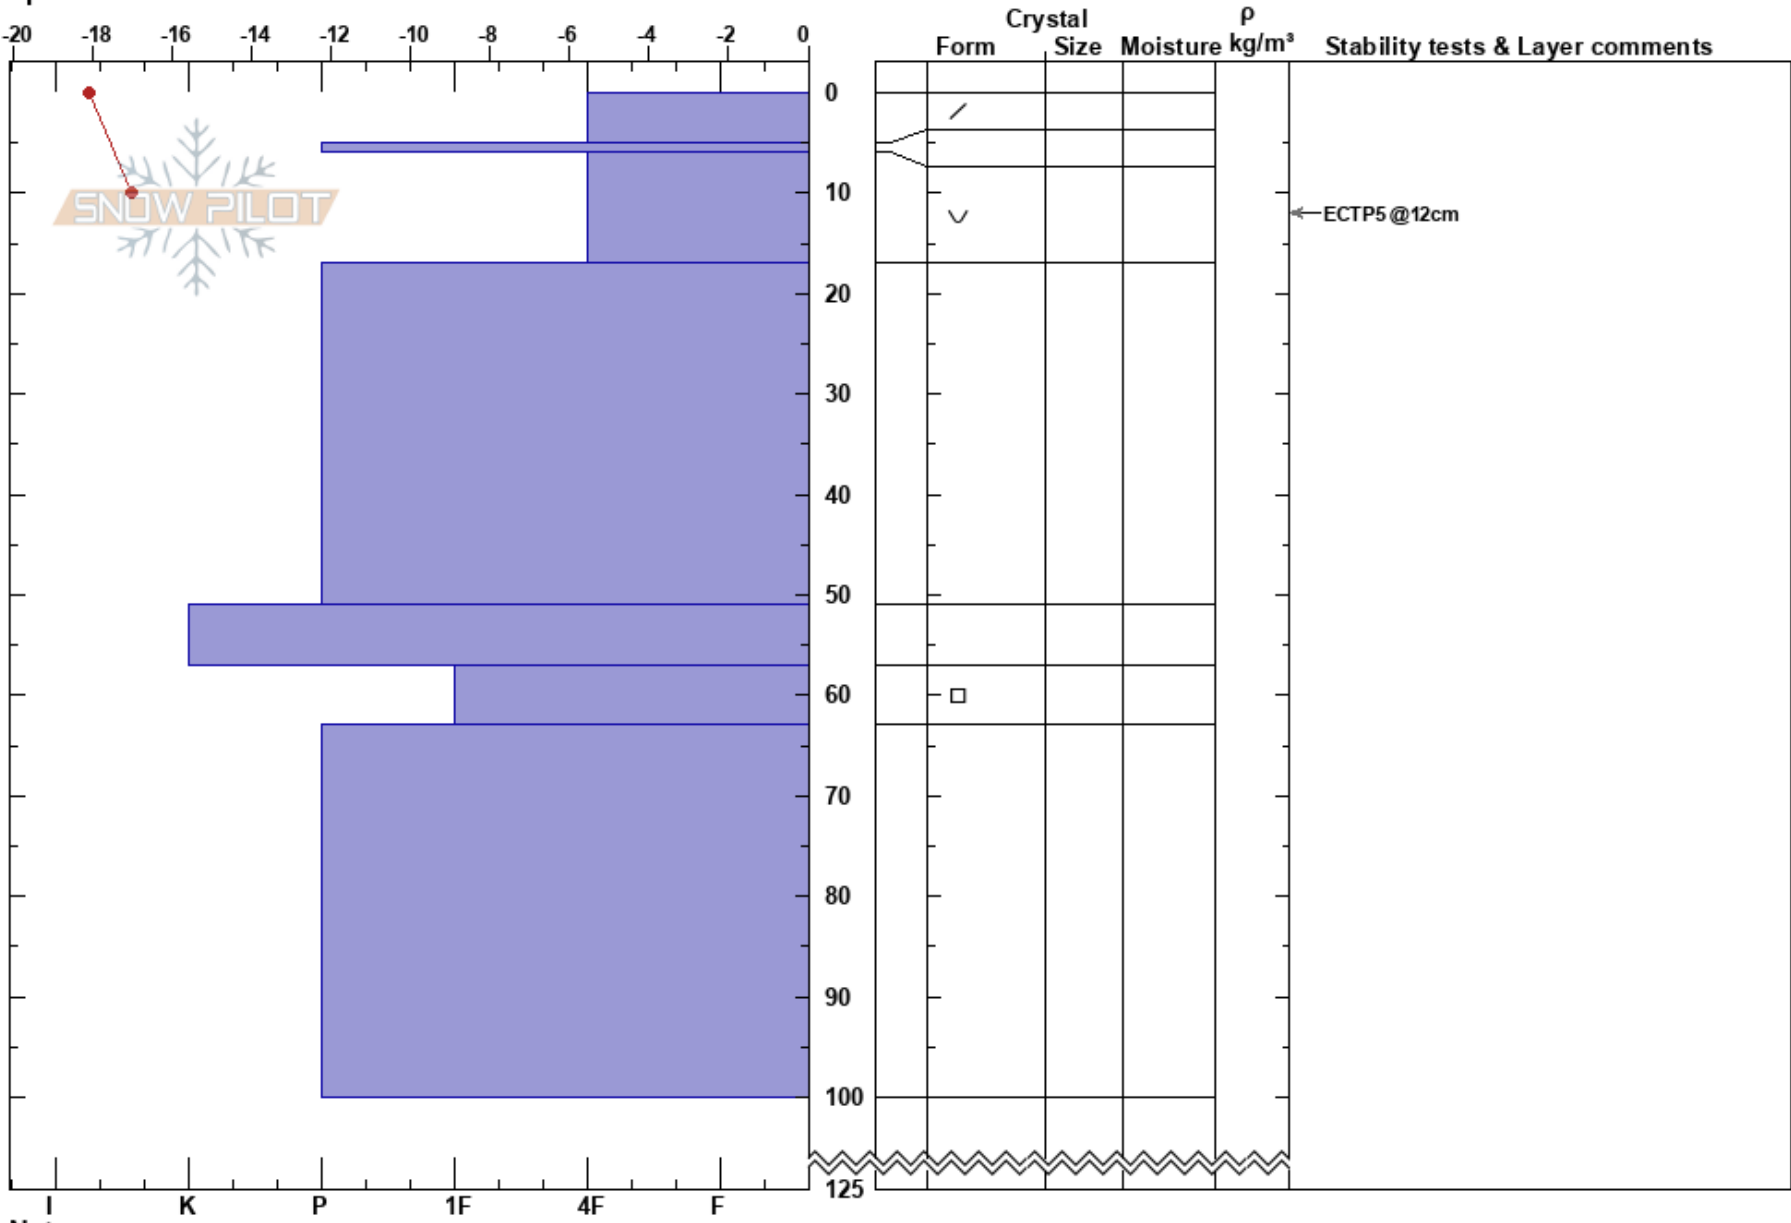

Sjön NV om Guoblacorru
 Björkliden
 Sweden
 Elevation: 134 m
 Aspect: 130°
 Specifics:

Christian Pettersson
 16/03/2018 - 07:30
 Co-ord: 34W 392984E 7587790N
 Slope Angle: 18°
 Wind Loading:

Stability:
 Air Temperature: -10.3°C PF:15
 Sky Cover: CLR
 Precipitation: NO
 Wind: NW Calm

Layer Notes:

Notes: