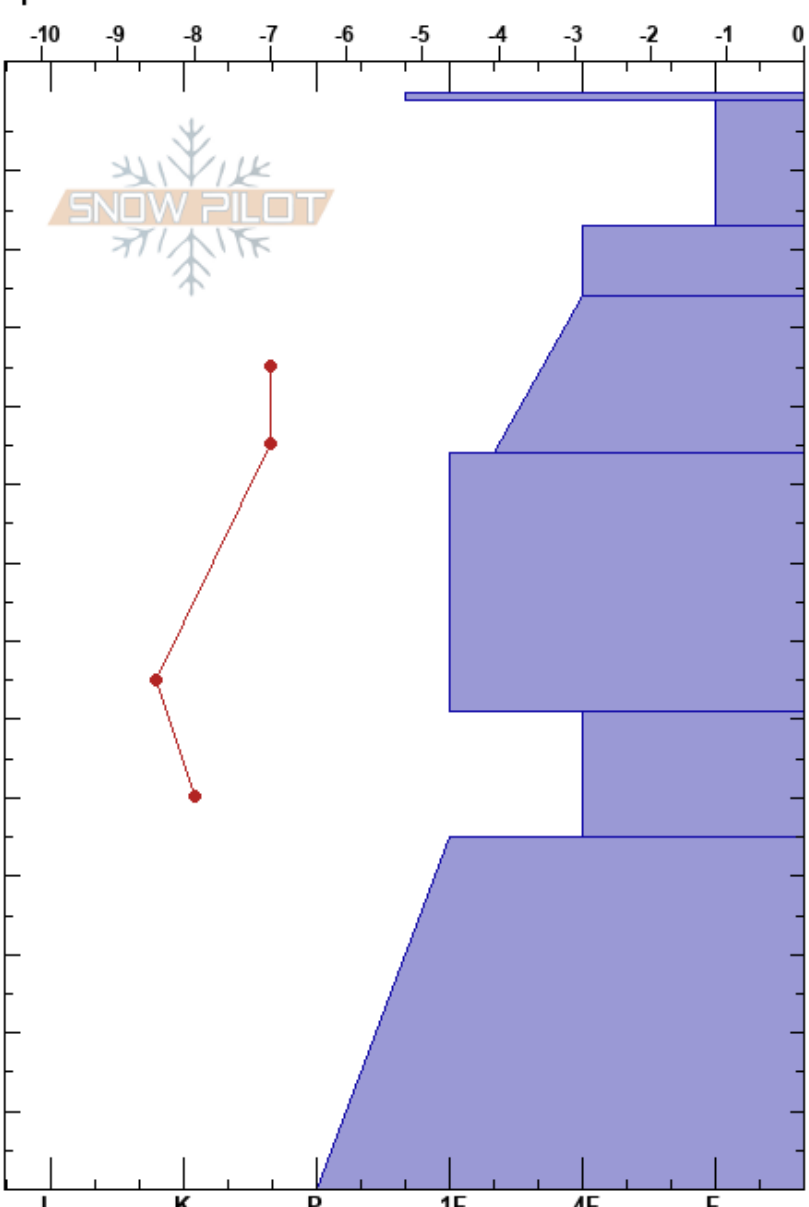

Bro Bowl Shoulder  
 Chugach Range  
 AK  
 Elevation: 4000 ft  
 Aspect: N  
 Specifics:

Max Wittenberg  
 03/15/2018 - 2:00pm  
 Co-ord: 61.18126N, -145.72628E  
 Slope Angle: 22°  
 Wind Loading: previous

Stability:  
 Air Temperature: -6°C  
 Sky Cover: BKN  
 Precipitation: NO  
 Wind: S Moderate

HS:140 Layer Notes:

Depth (cm)	Crystal		Moisture	$\rho$ kg/m <sup>3</sup>	Stability tests & Layer comments
	Form	Size			
0					
10	+	1			
20	/	1			
30	/ (•)	0.5			
40					← CT24, Q2 @40cm
50					
60	• (/)	0.5			
70					
80	⊖	0.5			
90					
100					
110					
120					
130					
140					