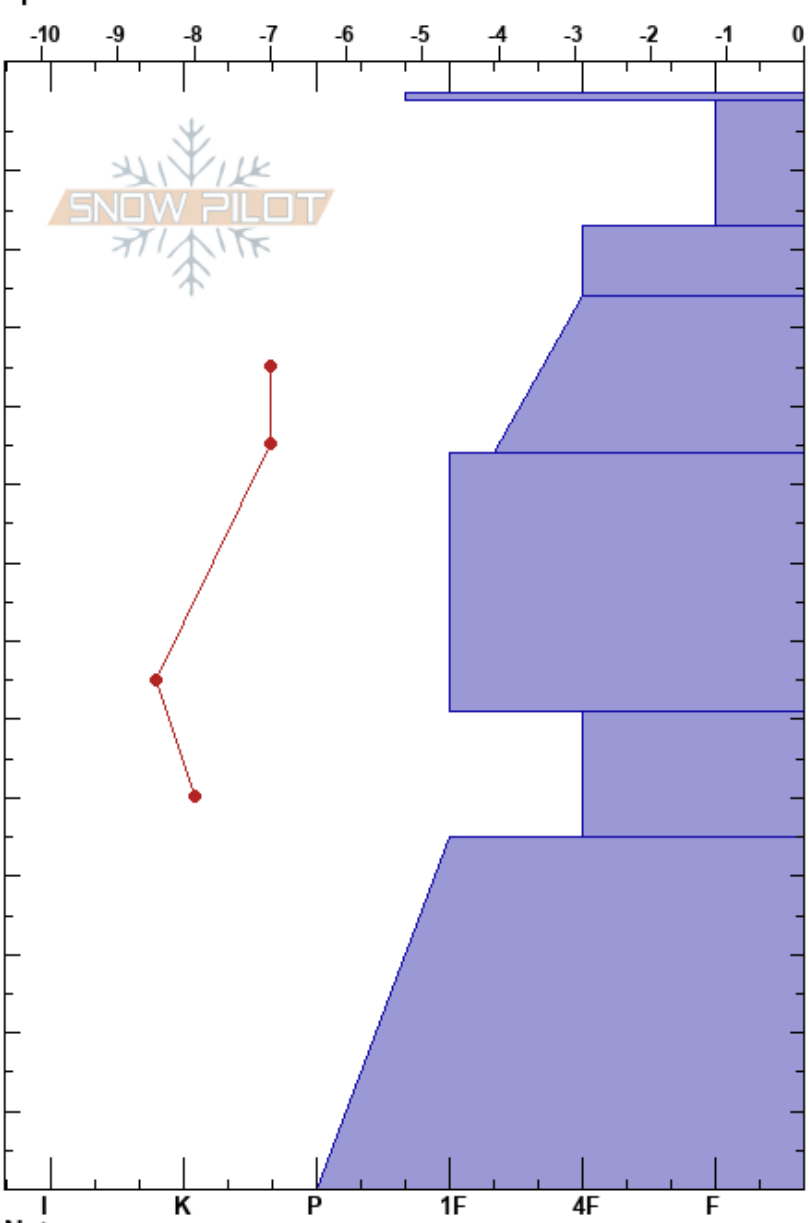

Bro Bowl Shoulder  
 Chugach Range  
 AK  
 Elevation: 4000 ft  
 Aspect: N  
 Specifics:

Max Wittenberg  
 03/15/2018 - 2:00pm  
 Co-ord: 61.18126N, -145.72628E  
 Slope Angle: 22°  
 Wind Loading: previous

Stability:  
 Air Temperature: -6°C  
 Sky Cover: BKN  
 Precipitation: NO  
 Wind: S Moderate

HS:140 Layer Notes:

Depth (cm)	Crystal		Moisture	$\rho$ kg/m <sup>3</sup>	Stability tests & Layer comments
	Form	Size			
0					
10	+	1			
20	/	1			
30	/ (•)	0.5			
40					← CT24, Q2 @40cm
50					
60	• (/)	0.5			
70					
80	⊖	0.5			
90					
100					
110					
120					
130					
140					