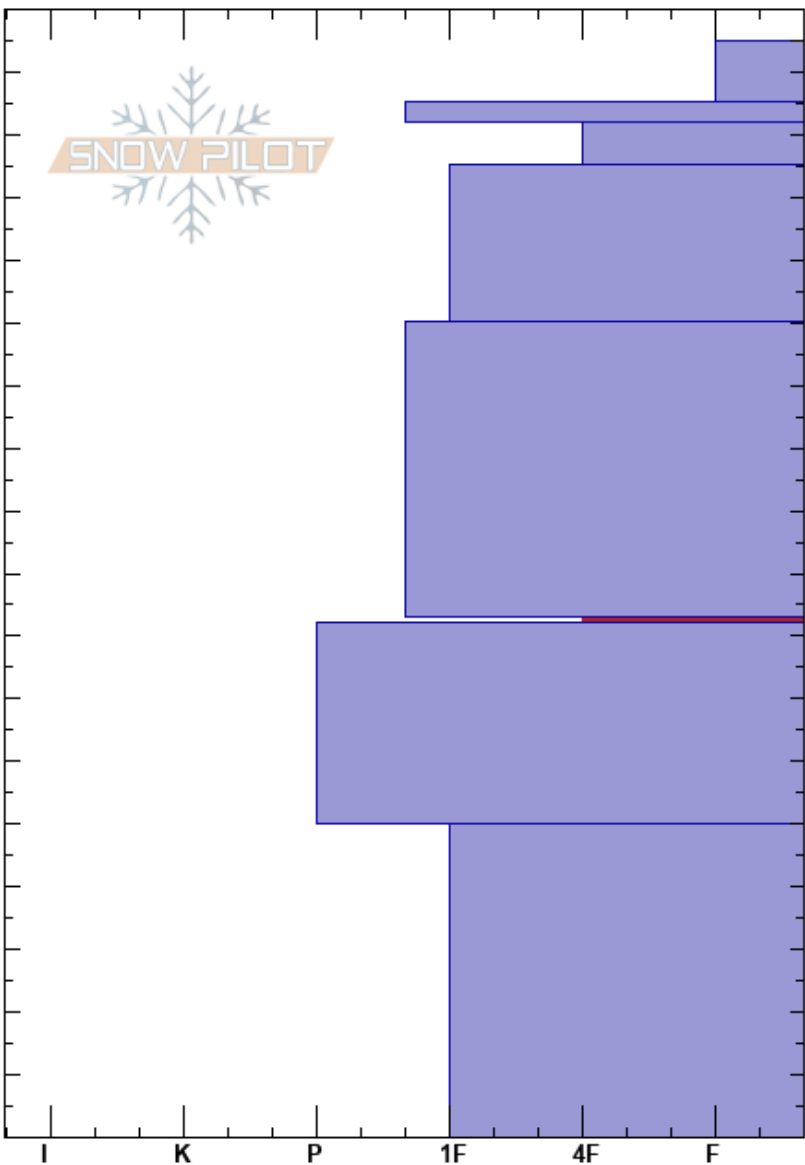

Lionhead Ridge
 Lionhead Range
 MT
 Elevation: 8000 ft
 Aspect: 50°
 Specifics:

Alex Marienthal
 03/15/2018 - 10:45am
 Co-ord: 44.70203N, -111.29529W
 Slope Angle: 20°
 Wind Loading: no

Stability: Good
 Air Temperature:
 Sky Cover: OVC
 Precipitation:
 Wind: W Light Breeze

HS:175
 Layer Notes:
 83-82cm: Problematic layer

Height (cm)	Crystal		Moisture	ρ kg/m ³	Stability tests & Layer comments
	Form	Size			
175					
170	+				
160	⊙⊙				
150					
140					
130					
120					
110					
100					
90					
83	V				CT27, Q2 @83cm PST33/100 (End) @83cm
80					
70					
60					
50					
40					
30					
20					
10					
0					ECTX