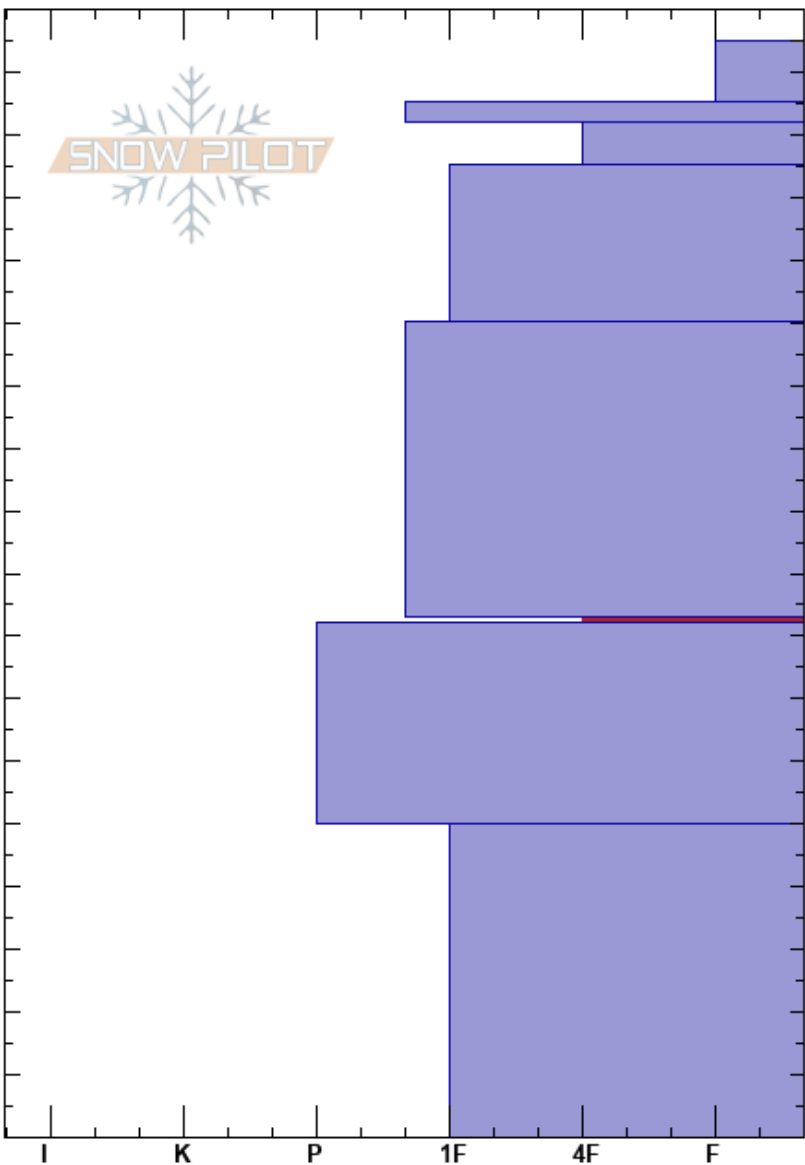

Lionhead Ridge
 Lionhead Range
 MT
 Elevation: 8000 ft
 Aspect: 50°
 Specifics:

Alex Marienthal
 03/15/2018 - 10:45am
 Co-ord: 44.70203N, -111.29529W
 Slope Angle: 20°
 Wind Loading: no

Stability: Good
 Air Temperature:
 Sky Cover: OVC
 Precipitation:
 Wind: W Light Breeze

HS:175
 Layer Notes:
 83-82cm: Problematic layer

Altitude (cm)	Crystal		Moisture	ρ kg/m ³	Stability tests & Layer comments
	Form	Size			
175					
170	+				
165	⊙				
160					
155					
150					
140					
130					
120					
110					
100					
90					
85	V				← CT27, Q2 @83cm ← PST33/100 (End) @83cm
80					
70					
60					
50					
40					
30					
20					
10					
0					← ECTX