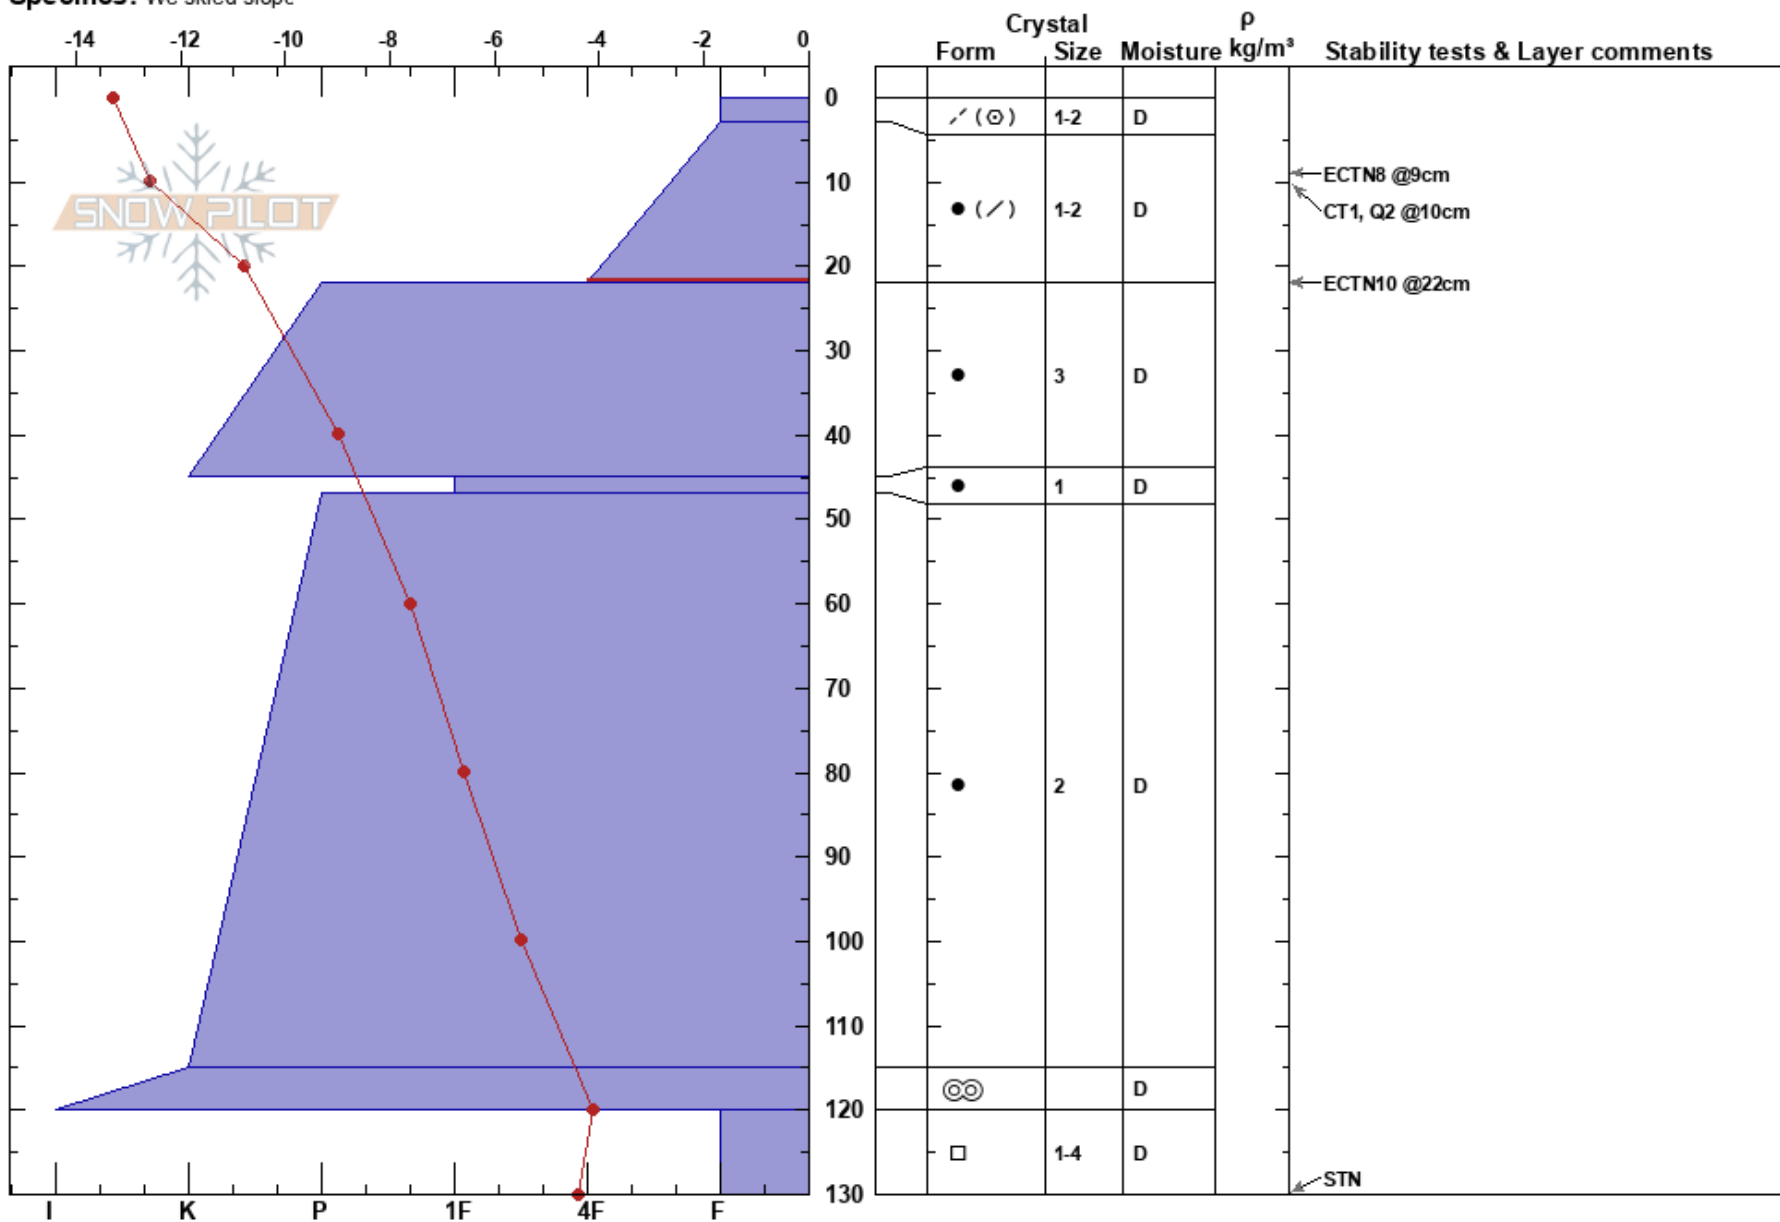

Puddingen Sigurd
 Jotunheimen
 Norway
 Elevation: 1470 m
 Aspect: 320°
 Specifics: We skied slope

Sigurd Eriksen
 15/03/2018 - 11:45
 Co-ord: 32V MP 59362 24111
 Slope Angle: 31°
 Wind Loading: yes

Stability: Fair HS:130 Layer Notes:
 Air Temperature: 10.5°C PF:10 3-22cm: Problematic layer
 Sky Cover: CLR
 Precipitation: NO
 Wind: SE Light Breeze