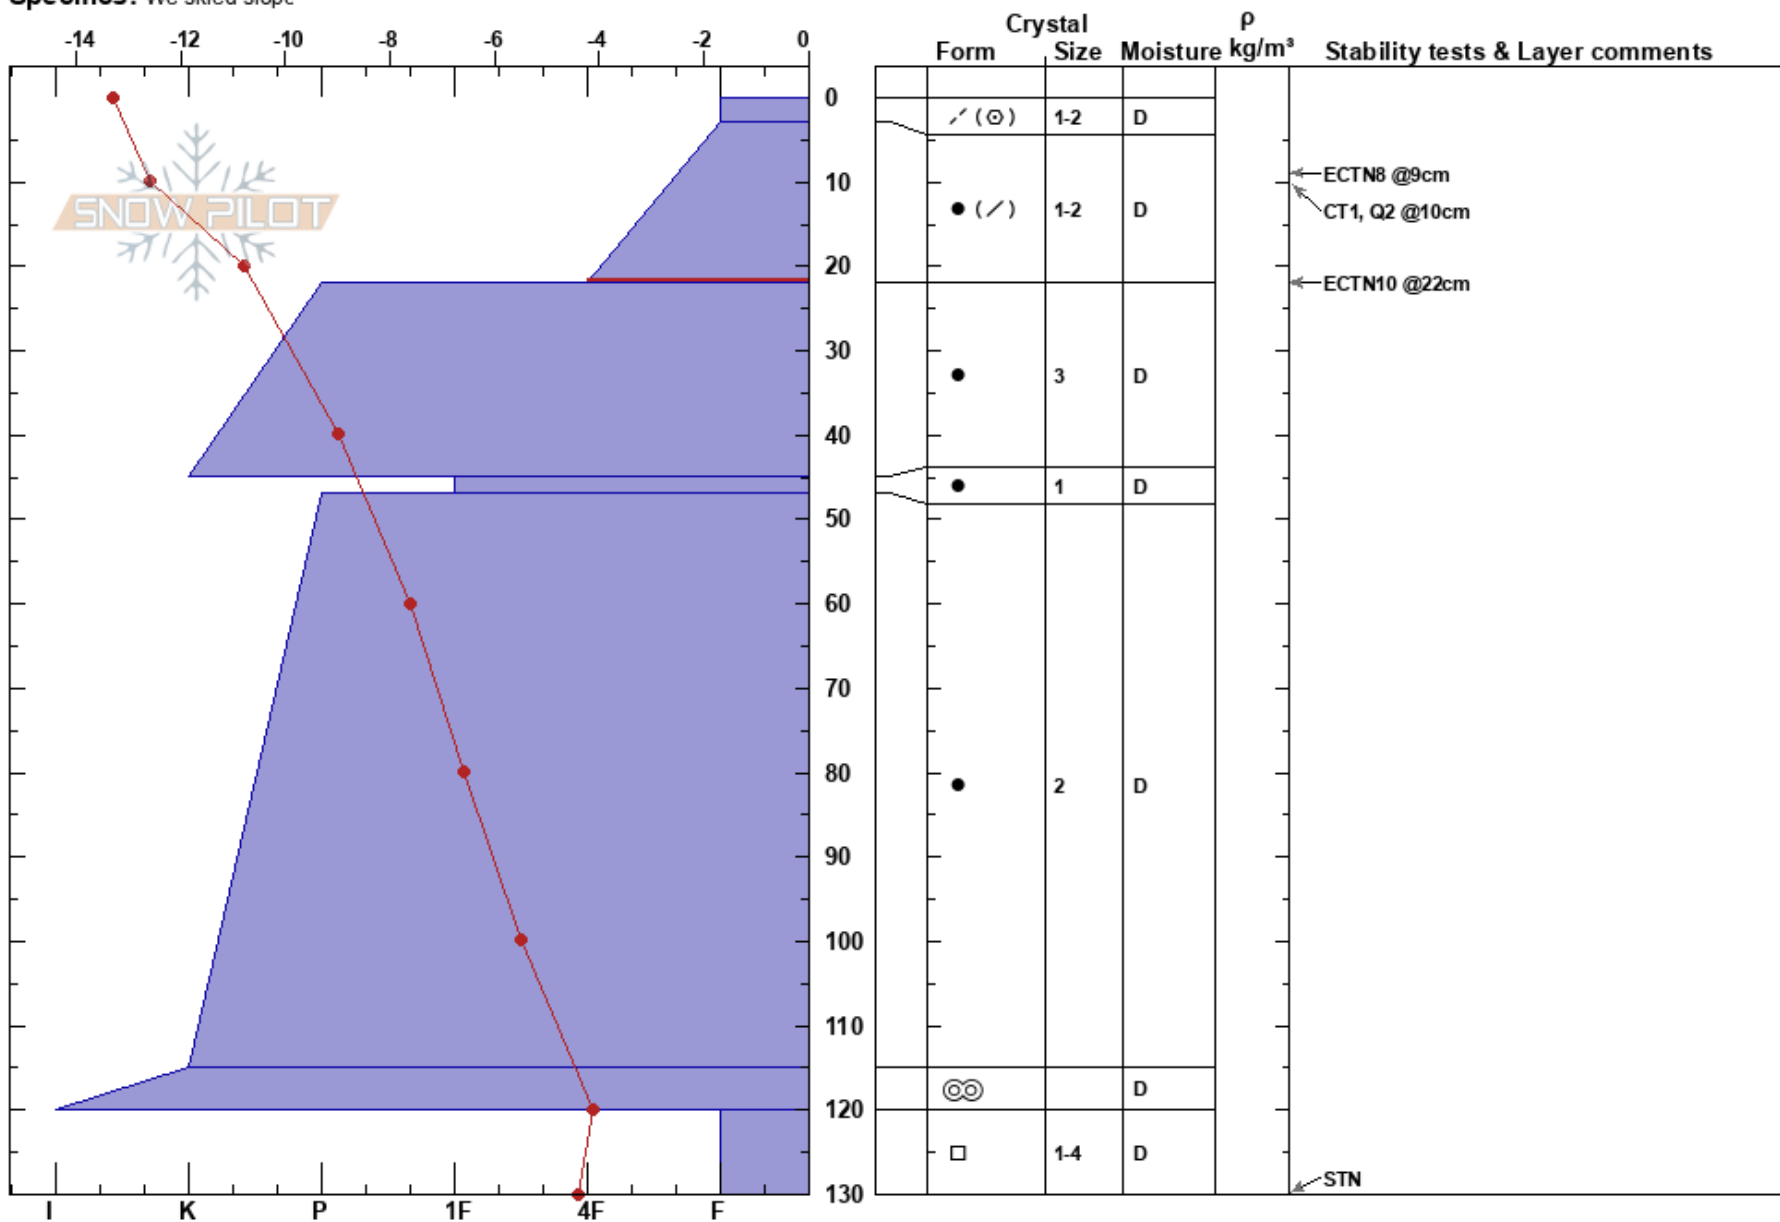

Puddingen Sigurd  
 Jotunheimen  
 Norway  
 Elevation: 1470 m  
 Aspect: 320°  
 Specifics: We skied slope

Sigurd Eriksen  
 15/03/2018 - 11:45  
 Co-ord: 32V MP 59362 24111  
 Slope Angle: 31°  
 Wind Loading: yes

Stability: Fair    HS:130    Layer Notes:  
 Air Temperature: 10.5°C    PF:10    3-22cm: Problematic layer  
 Sky Cover: CLR  
 Precipitation: NO  
 Wind: SE Light Breeze

Notes: