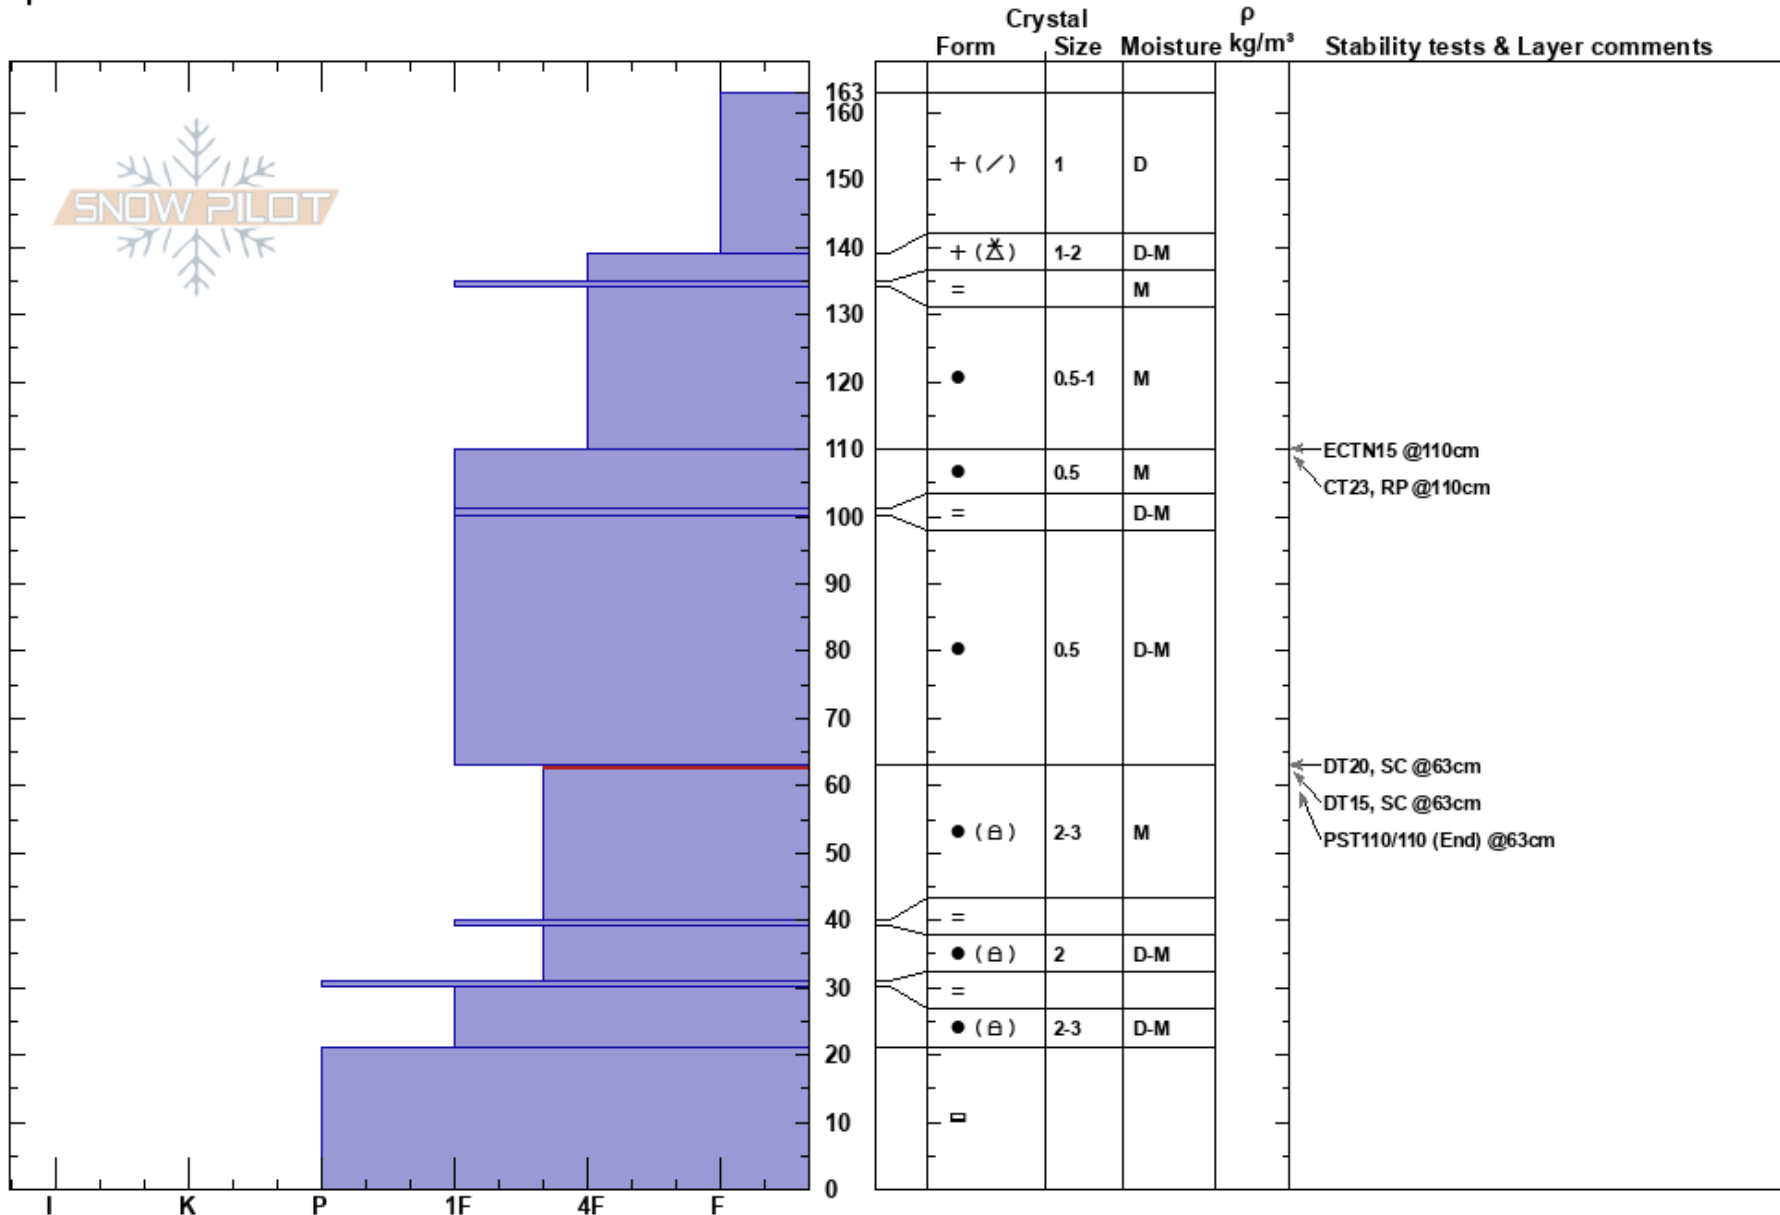

Powderhouse Peak  
 Central Sierra  
 CA  
**Elevation:** 8016 ft  
**Aspect:** 350°  
**Specifics:**

Andy Anderson  
 03/14/2018 - 12:45pm  
**Co-ord:** 38.78625N, -119.99015W  
**Slope Angle:** 29°  
**Wind Loading:** no

**Stability:** Good  
**Air Temperature:**  
**Sky Cover:** OVC  
**Precipitation:** S1  
**Wind:** SW Moderate

**HS:** 163  
 63-40cm: Problematic layer

**Notes:** Good Stability below treeline - touchy wind slabs and active wind loading anear and above treeline.  
 Deep ECTN 14 targeting the old pwl @ 63cm.