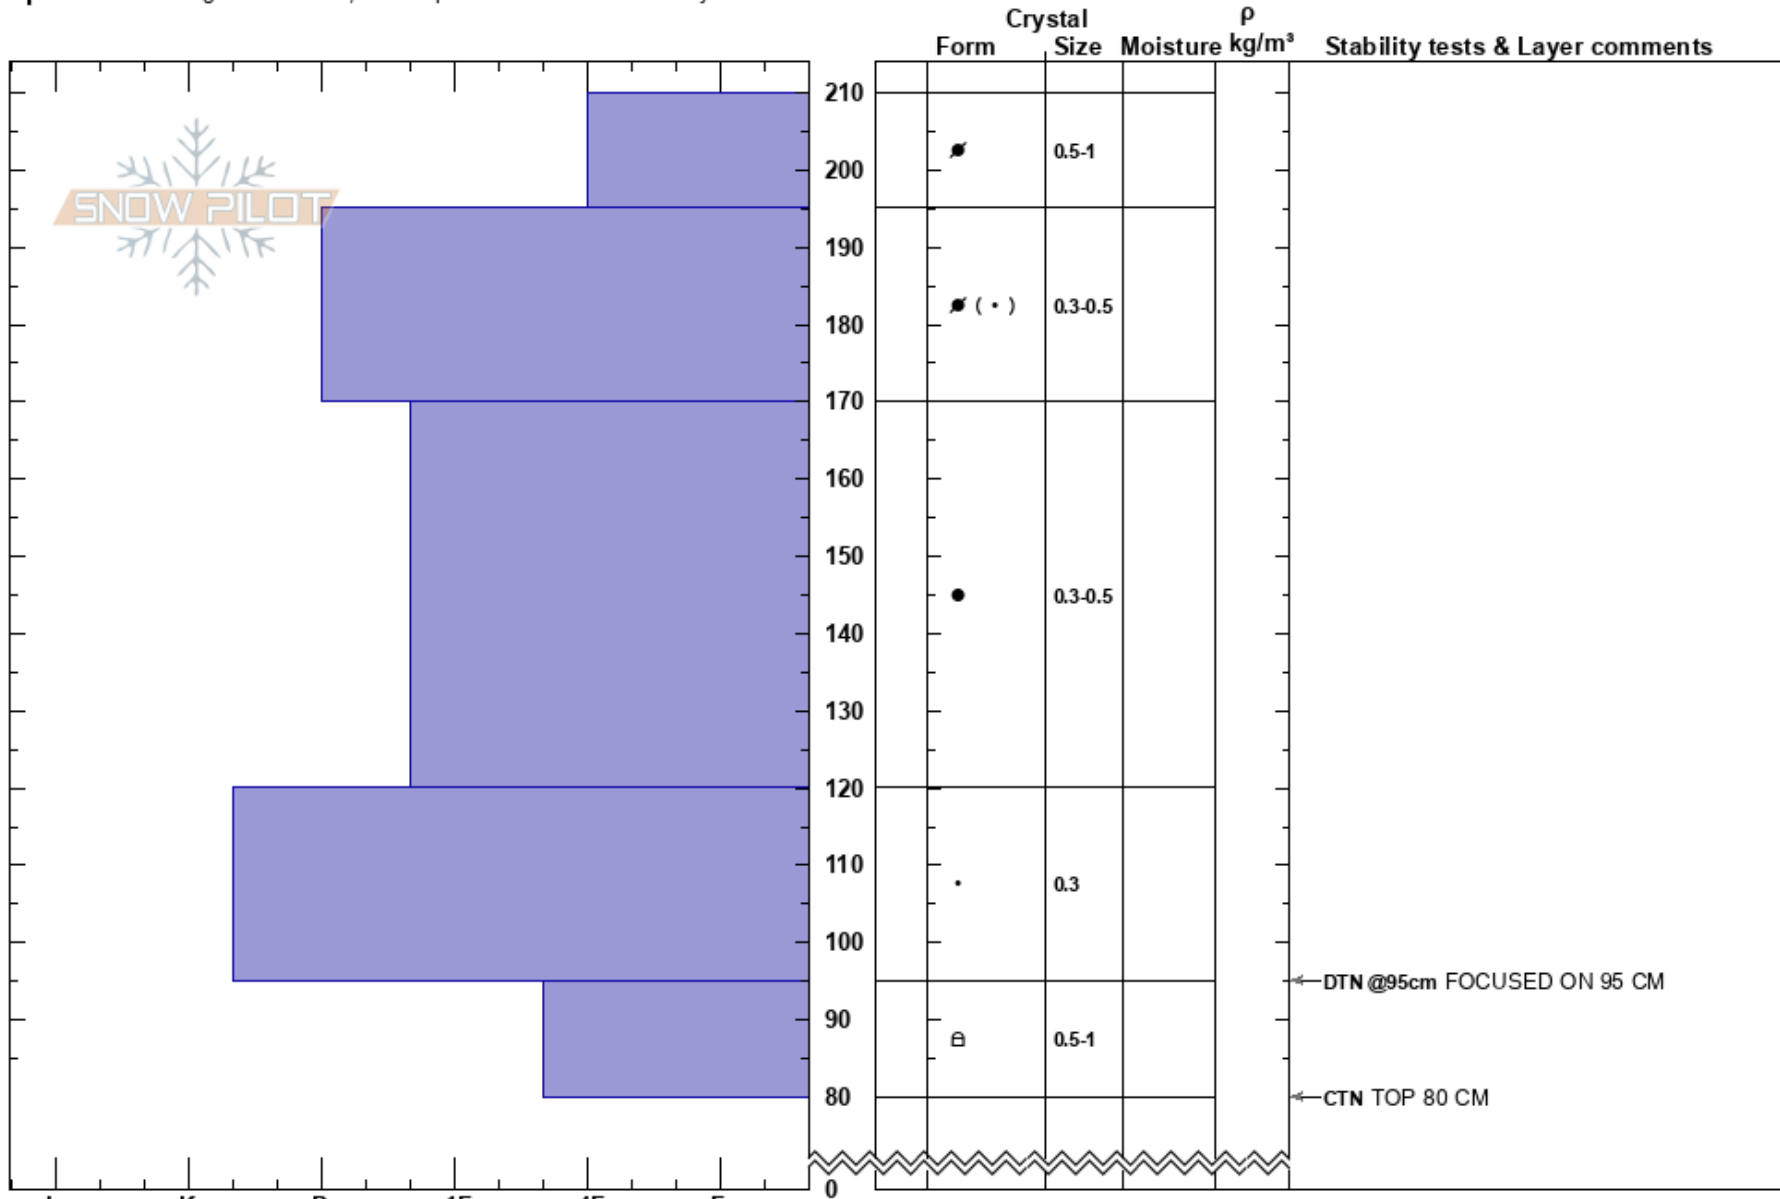

Golden Bear Shoulder

Loveland SP

Stability: Good

HS:210

Layer Notes:

Front Range

03/14/2018 - 3:45pm

Air Temperature: -3°C

PF:23

CO

Co-ord: 39.69410N, -105.91830W

Sky Cover: SCT

PS:9

Elevation: 12800 ft

Slope Angle: 28°

Precipitation: NO

Aspect: 109°

Wind Loading: previous

Wind: SW Light Breeze

Specifics: Pit dug in a Ski Area; Pit is representative of backcountry

Notes: 4# shot released SS-AEc-R1-D.5-I ON SLOPE OF 38DEG, NE FACING ABOUT 6"/15CM DEEP.