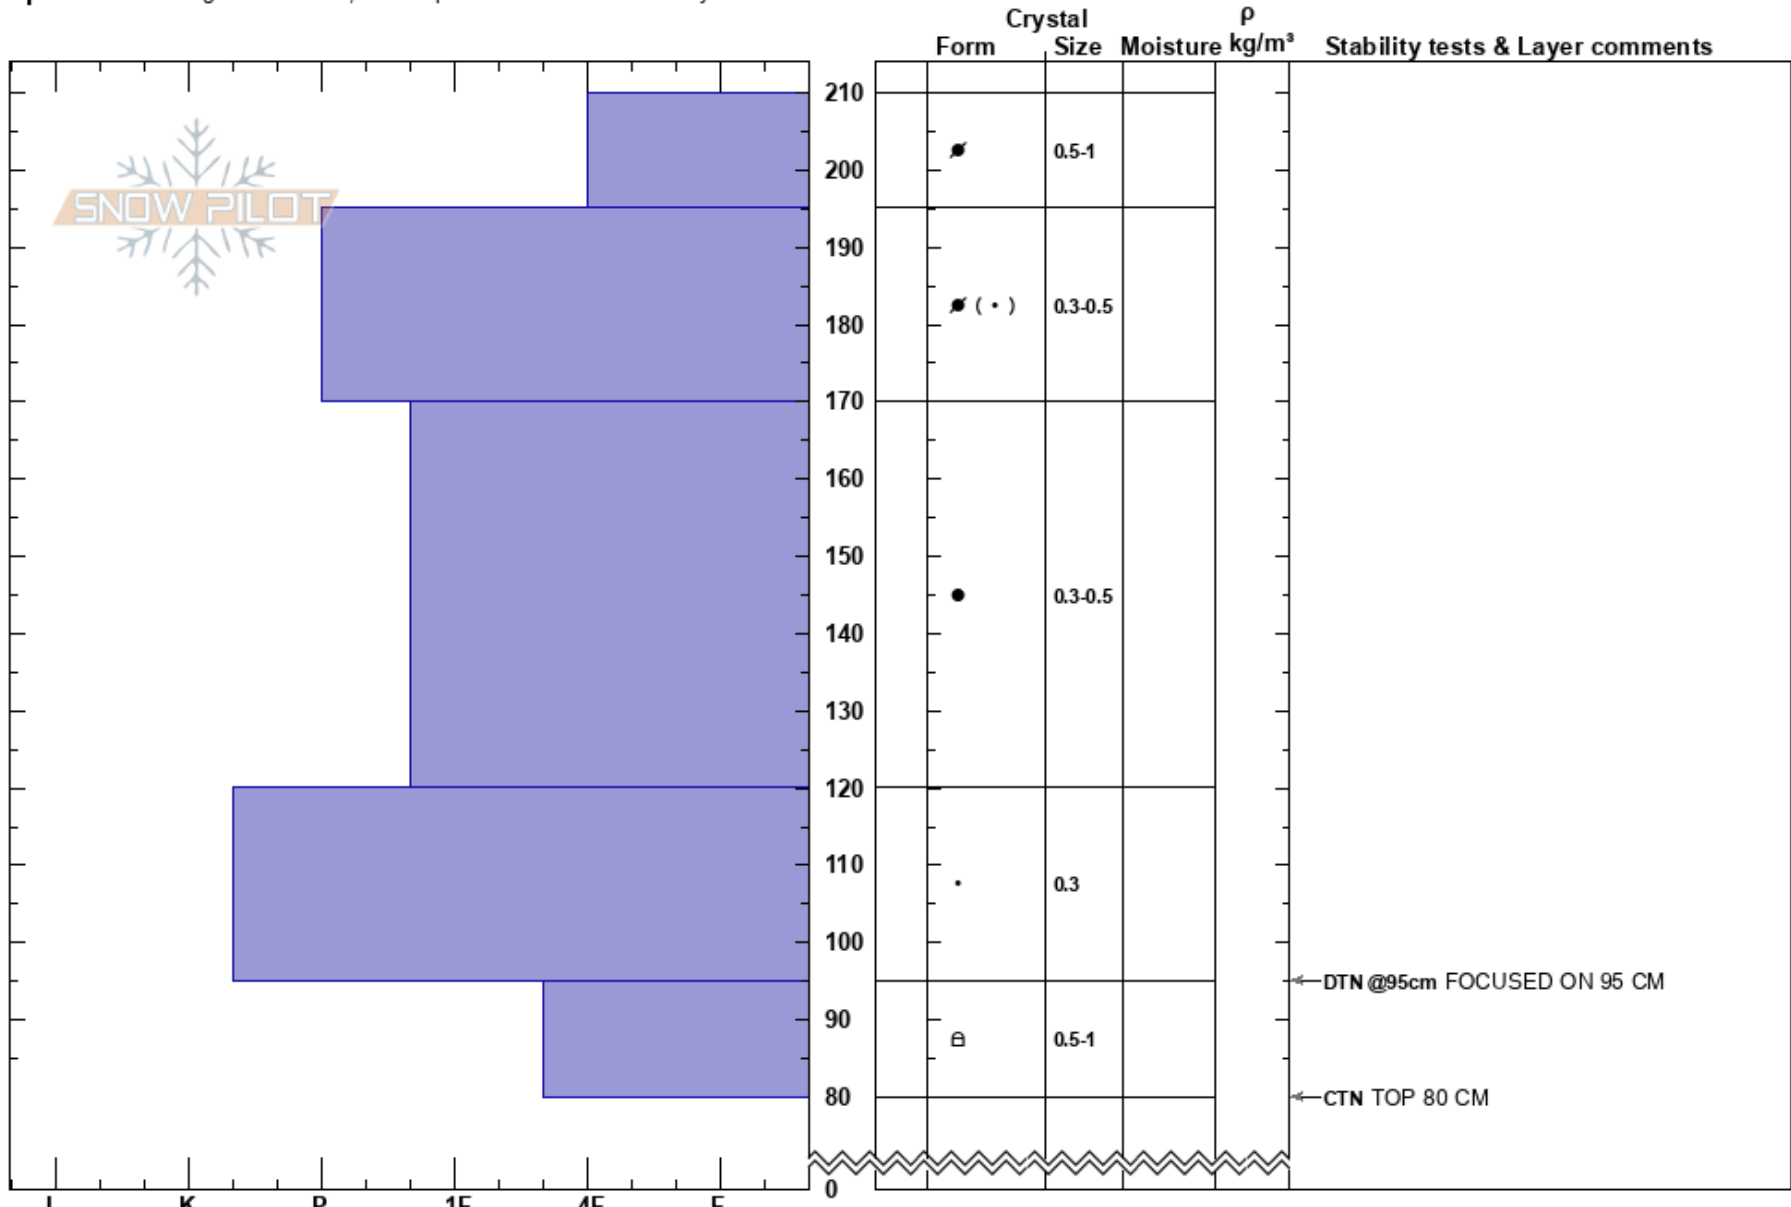

PF:23

CO

Co-ord: 39.69410N, -105.91830W

Sky Cover: SCT

PS:9

Elevation: 12800 ft

Slope Angle: 28°

Precipitation: NO

Aspect: 109°

Wind Loading: previous

Wind: SW Light Breeze

Specifics: Pit dug in a Ski Area; Pit is representative of backcountry

Notes: 4# shot released SS-AEc-R1-D.5-I ON SLOPE OF 38DEG, NE FACING ABOUT 6"/15CM DEEP.