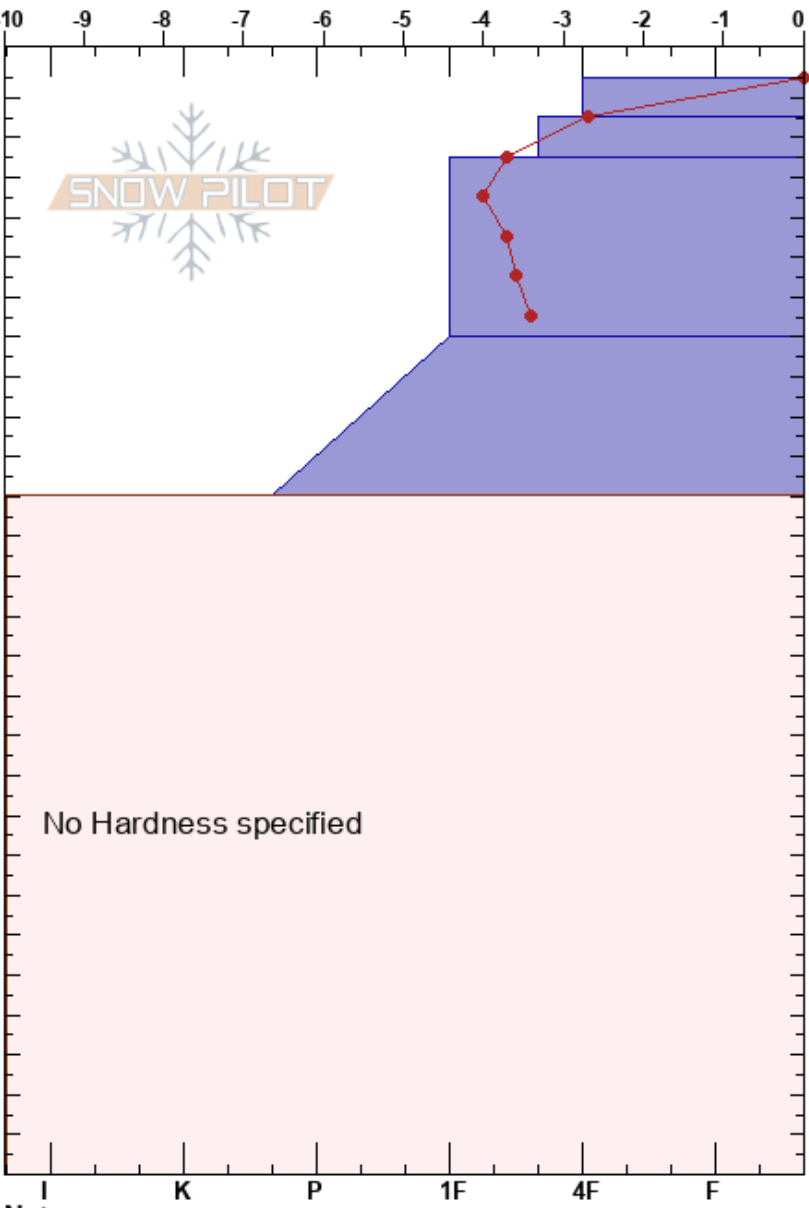

Shorty's
 Rattlesnake Mtns
 MT
 Elevation: 7100 ft
 Aspect: 45°
 Specifics: We skied slope

Timothy Laroche
 03/14/2018 - 12:00pm
 Co-ord: 47.03003N, -113.96936W
 Slope Angle: 30°
 Wind Loading: no

Stability: Very Good HS:275
 Air Temperature: 3.8°C Layer Notes:
 Sky Cover: OVC
 Precipitation: S-1
 Wind: Calm

Notes:

| Form | Crystal | | ρ kg/m ³ | Stability tests & Layer comments |
|----------------|---------|----------|-----------------------------|----------------------------------|
| | Size | Moisture | | |
| ○ ^o | | W | | |
| / | | M | | |
| • | | | | |
| • | | | | |
| • | | | | |
| • | | | | |
| • | | | | |
| • | | | | |
| • | | | | |