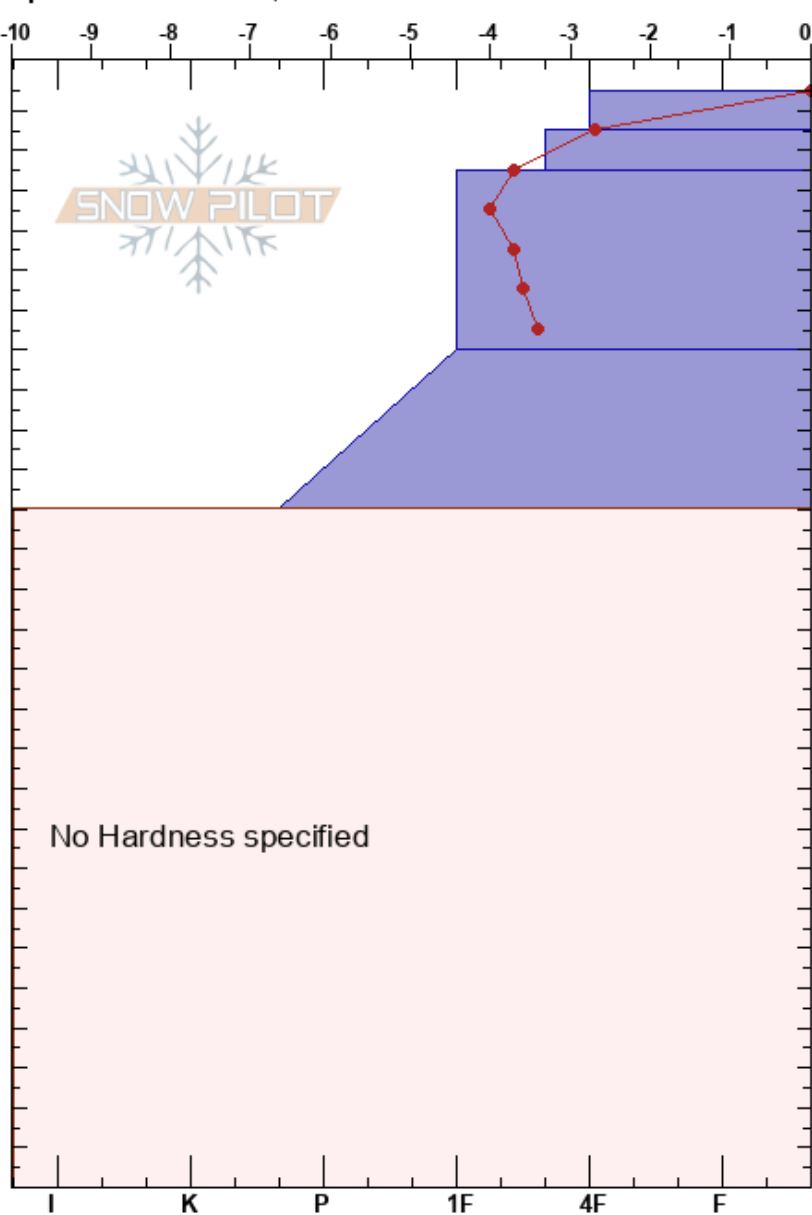

Shorty's
Rattlesnake Mtns
MT
Elevation: 7100 ft
Aspect: 45°
Specifics: We skied slope

Timothy Laroche
03/14/2018 - 12:00pm
Co-ord: 47.03003N, -113.96936W
Slope Angle: 30°
Wind Loading: no

Stability: Very Good HS:275
Air Temperature: 3.8°C
Sky Cover: OVC
Precipitation: S-1
Wind: Calm
Layer Notes:

Form	Crystal		ρ kg/m ³	Stability tests & Layer comments
	Size	Moisture		
°°		W		
/		M		
•				
•				
•				
•				

Notes:

I K P 1F 4F F

CTN