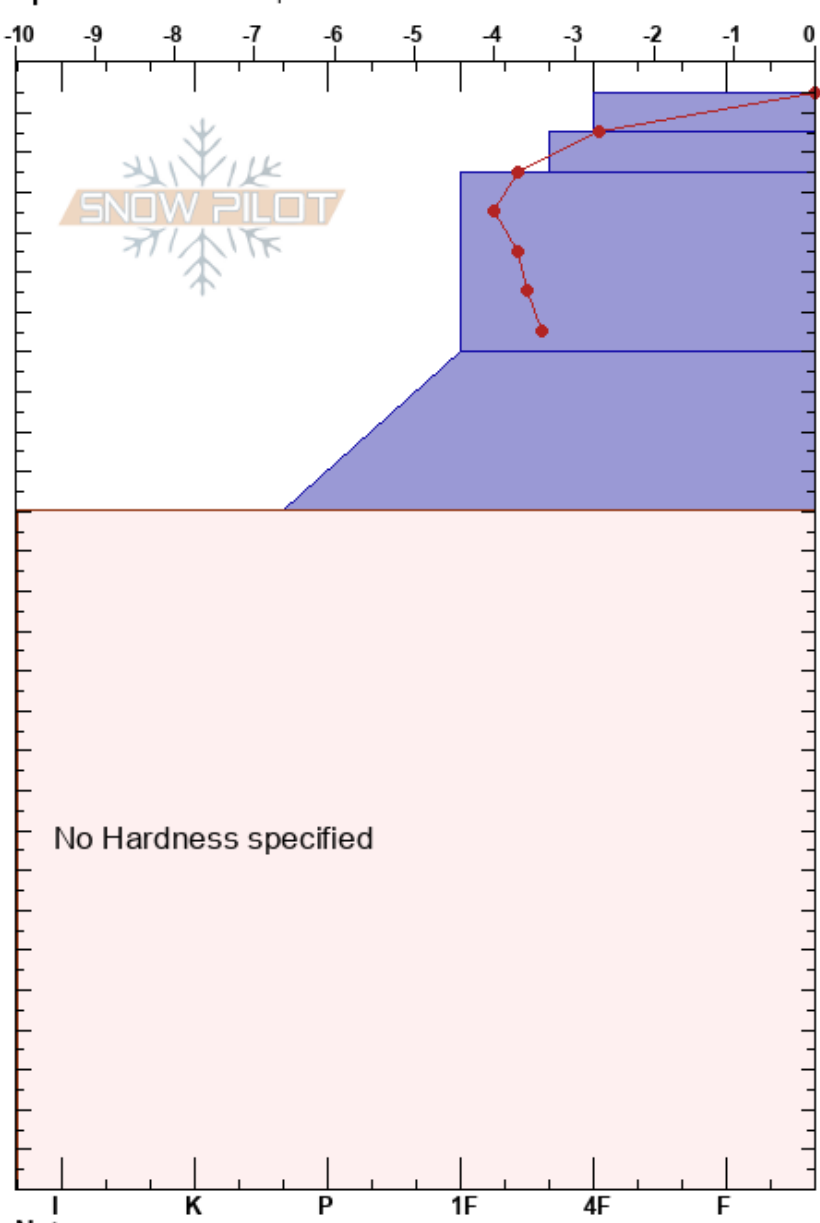

Shorty's
 Rattlesnake Mtns
 MT
 Elevation: 7100 ft
 Aspect: 45°
 Specifics: We skied slope

Timothy Laroche
 03/14/2018 - 12:00pm
 Co-ord: 47.03003N, -113.96936W
 Slope Angle: 30°
 Wind Loading: no

Stability: Very Good HS:275
 Air Temperature: 3.8°C
 Sky Cover: OVC
 Precipitation: S-1
 Wind: Calm
 Layer Notes:

Height (m)	Form	Crystal		Moisture	ρ (kg/m³)	Stability tests & Layer comments
		Size				
275	°°					
270	°°			W		
260	/			M		
250	•					
230	•					
190	•					

CTN

Notes:

I K P 1F 4F F