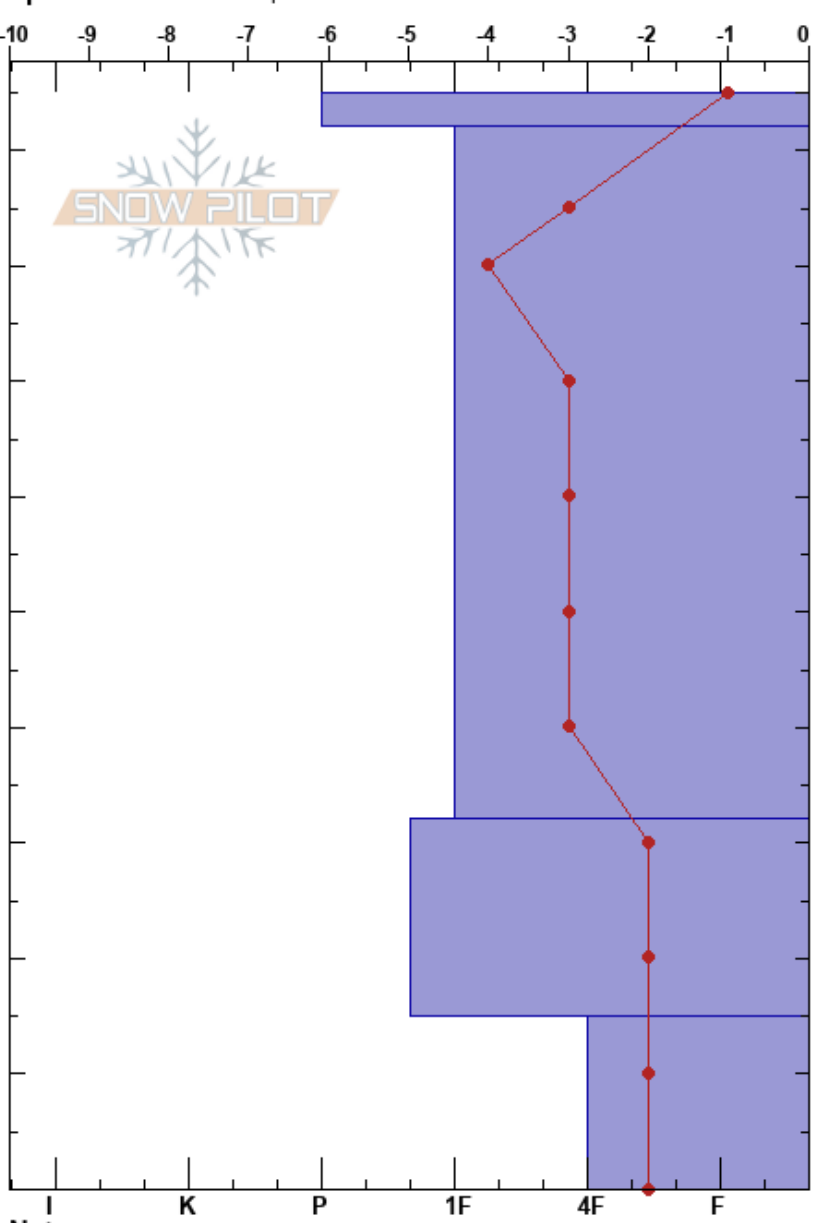

Jenny Parker  
 San Juan Range  
 CO  
 Elevation: 9900 ft  
 Aspect: 60°  
 Specifics: We skied slope

Ann Mellick  
 03/14/2018 - 11:00am  
 Co-ord: 37.79380N, -107.67449W  
 Slope Angle: 32°  
 Wind Loading:

Stability: **HS:95**  
 Air Temperature:  
 Sky Cover: SCT  
 Precipitation: NO  
 Wind: Calm

Layer Notes:  
 32-15cm: Problematic layer

Form	Crystal Size	Moisture	$\rho$ kg/m <sup>3</sup>	Stability tests & Layer comments
⊙				
•	0.3			
⊖	0.5			← CT11, BRK @32cm x 2
□	1			