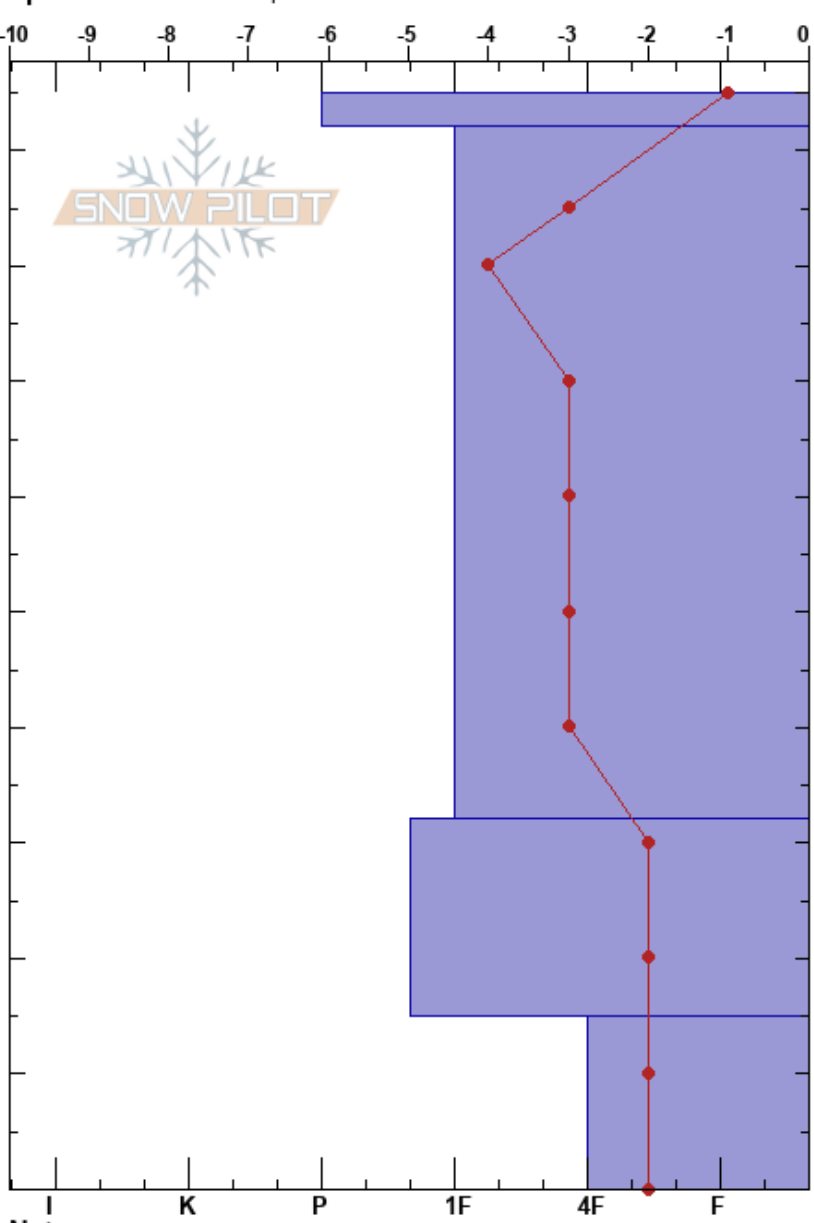

Jenny Parker
 San Juan Range
 CO
 Elevation: 9900 ft
 Aspect: 60°
 Specifics: We skied slope

Ann Mellick
 03/14/2018 - 11:00am
 Co-ord: 37.79380N, -107.67449W
 Slope Angle: 32°
 Wind Loading:

Stability: **HS:95**
 Air Temperature:
 Sky Cover: SCT
 Precipitation: NO
 Wind: Calm

Layer Notes:
 32-15cm: Problematic layer

Form	Crystal		ρ kg/m ³	Stability tests & Layer comments
	Size	Moisture		
⊙				
•	0.3			
⊖	0.5			← CT11, BRK @32cm x 2
□	1			

Notes:

I K P 1F 4F F