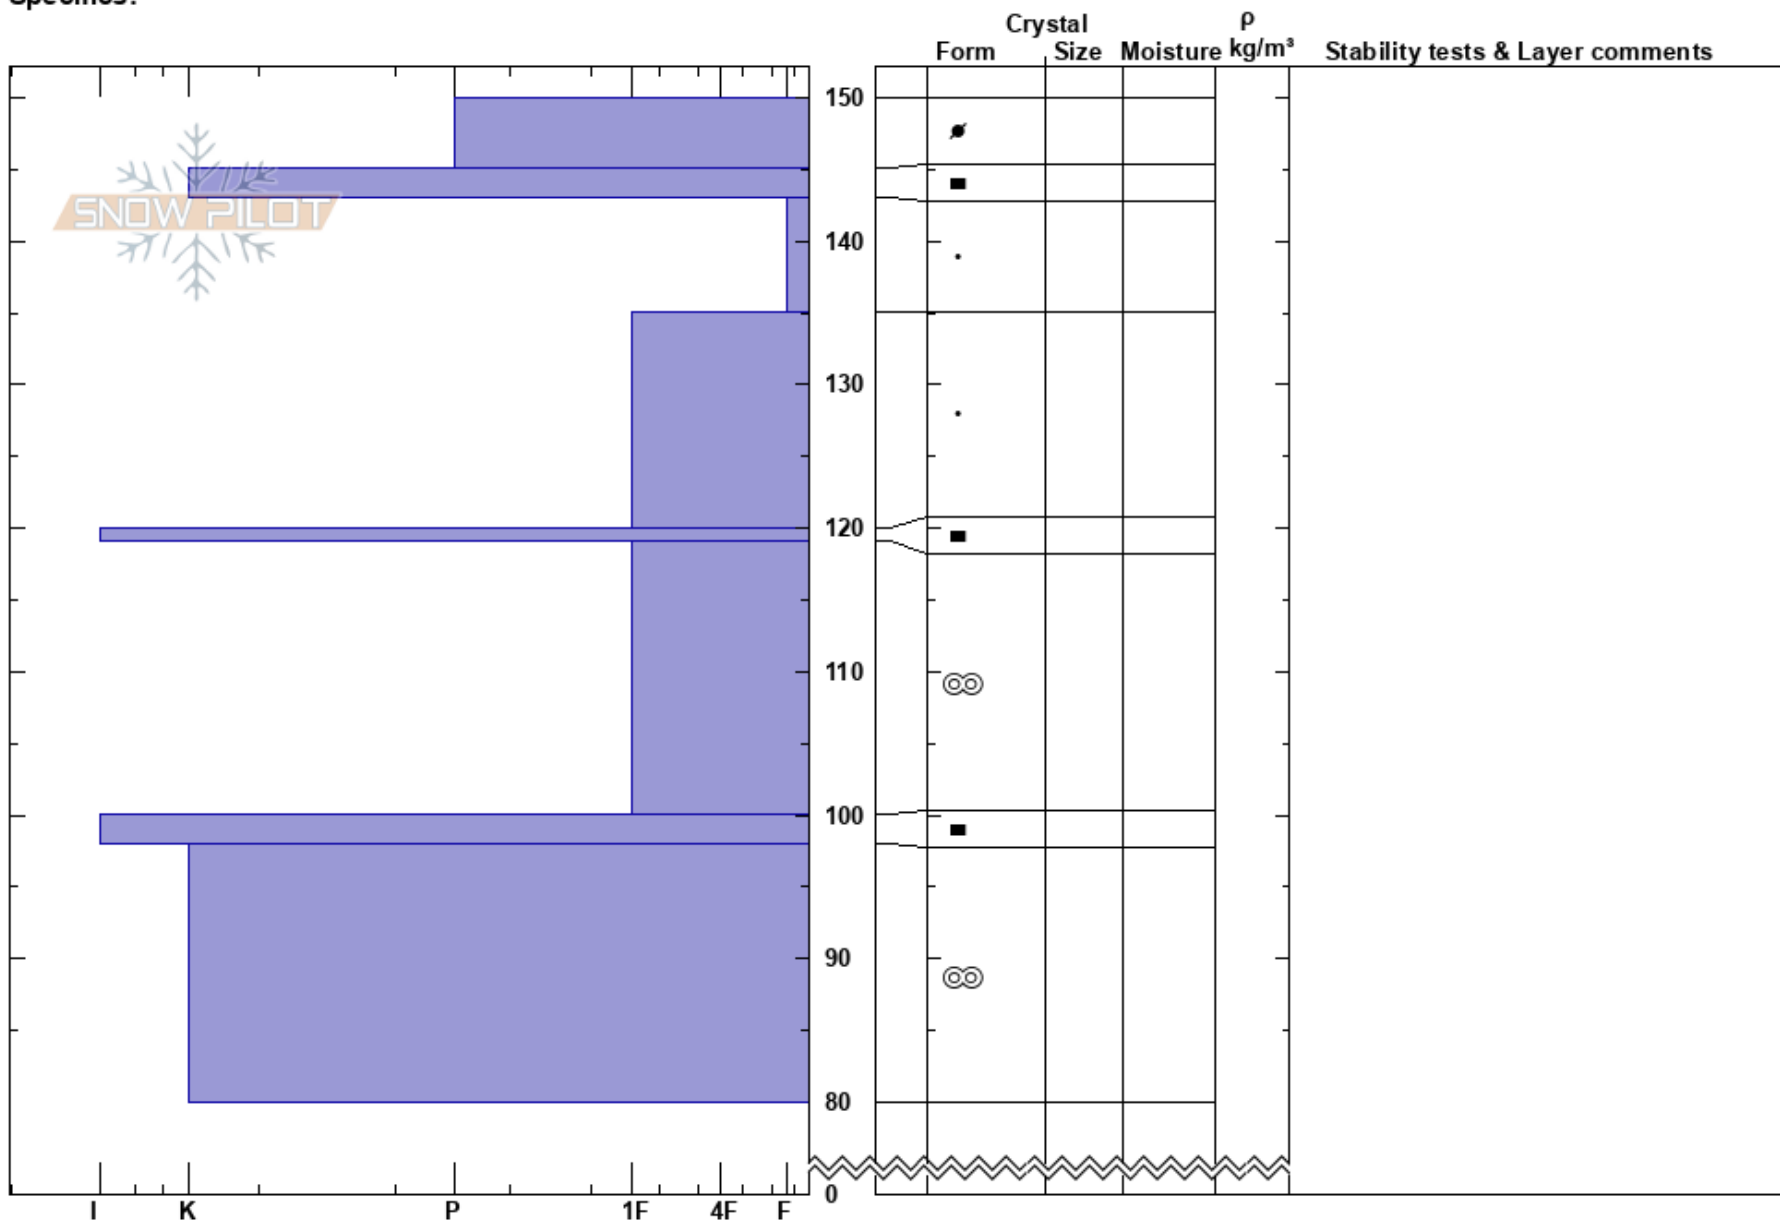

Sunndalsnipa
 Sunnmorealps
 Norway
Elevation:
Aspect:
Specifics:

Dagfinn Engemoen
 14/03/2018 - 03:10
Co-ord: 32V 359378E 6876019N
Slope Angle:
Wind Loading:

Stability: HS:150 **Layer Notes:**
Air Temperature: -1°C
Sky Cover: FEW
Precipitation: NO
Wind: N Calm