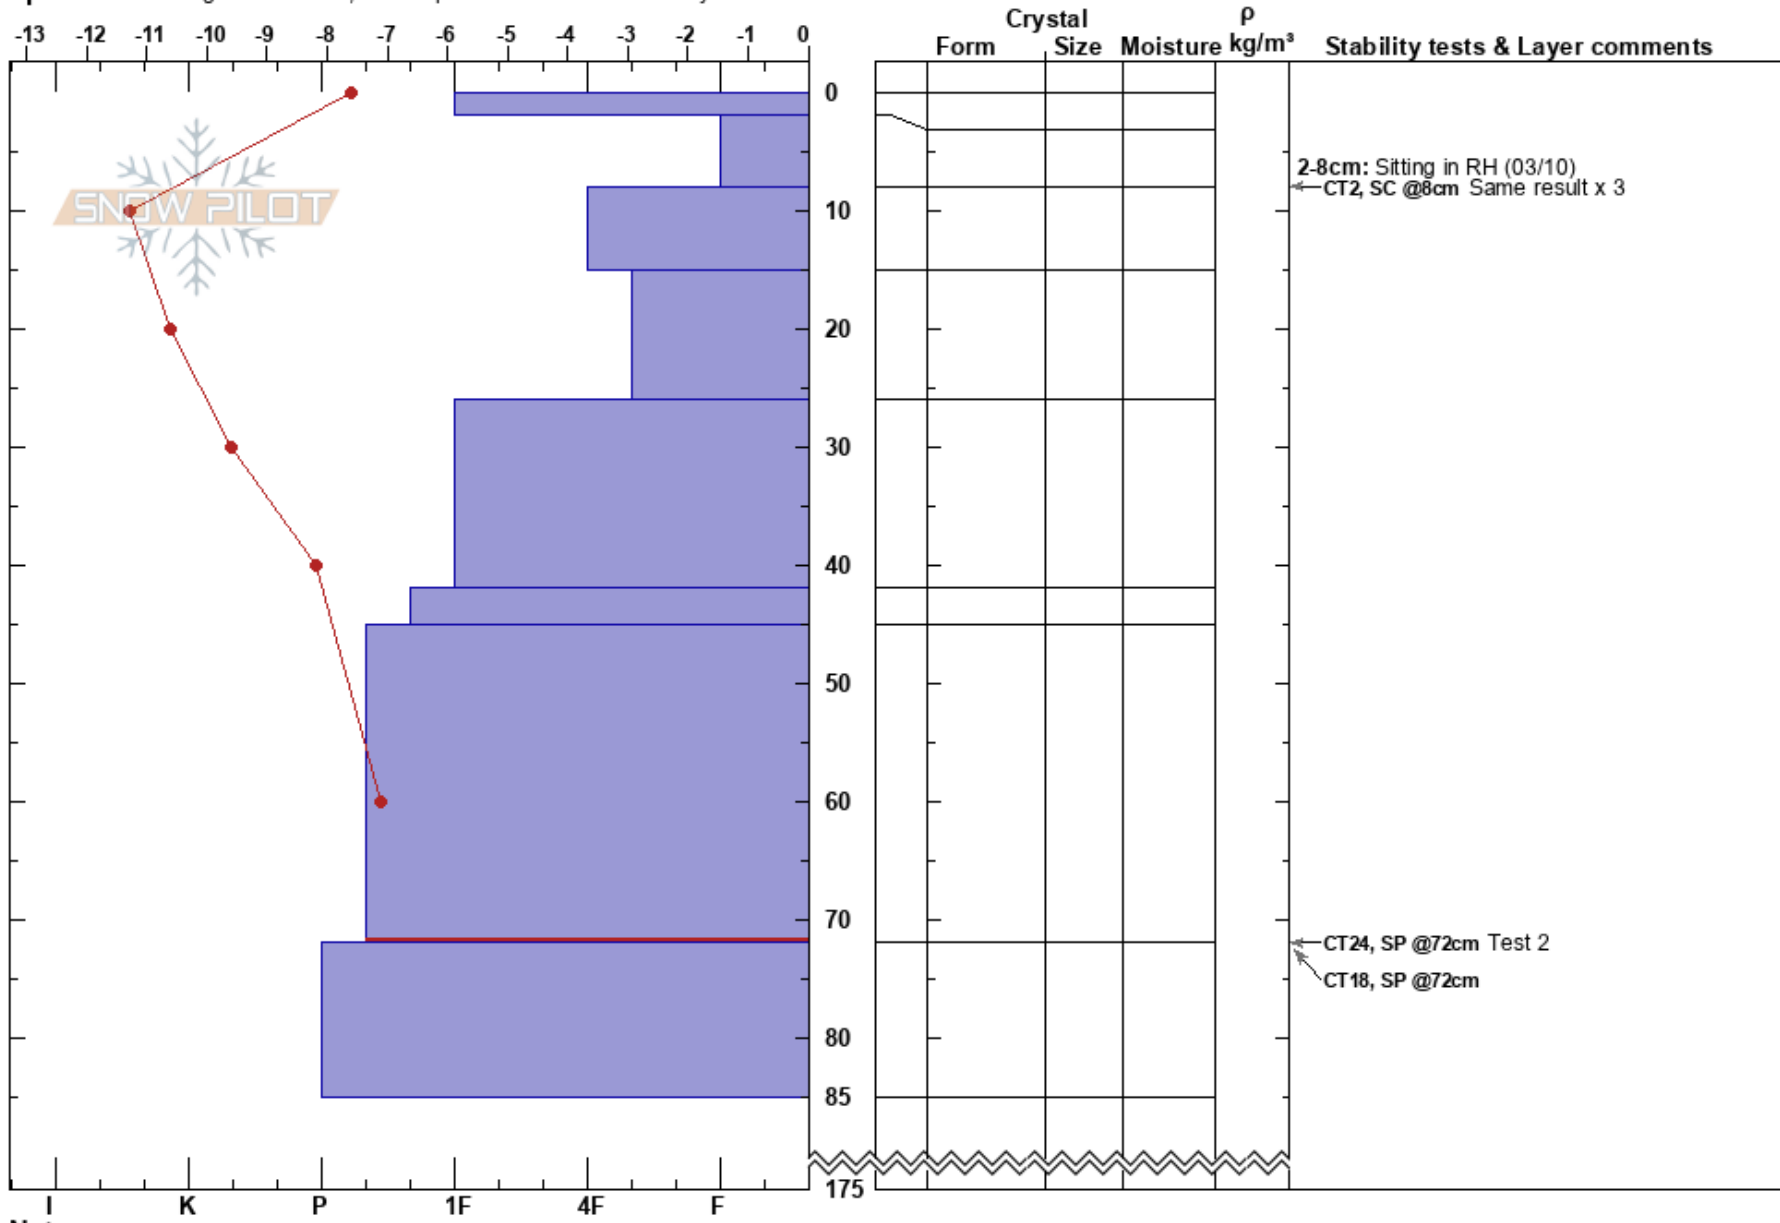

BE's Löpa Alpine  
 Kittelfjället  
 Sweden  
 Elevation: 900 m  
 Aspect:

Tyler Curtis  
 14/03/2018 - 10:00  
 Co-ord: 65.24829N, 15.45799E  
 Slope Angle: 32°  
 Wind Loading:

Stability: **HS:175**  
 Air Temperature: -6°C PF:30  
 Sky Cover: CLR  
 Precipitation: NO  
 Wind: Calm  
 Layer Notes:  
 2-8cm: Sitting in RH (03/10)  
 45-72cm: Problematic layer

Specifics: Pit dug in a Ski Area; Pit is representative of backcountry

Notes: