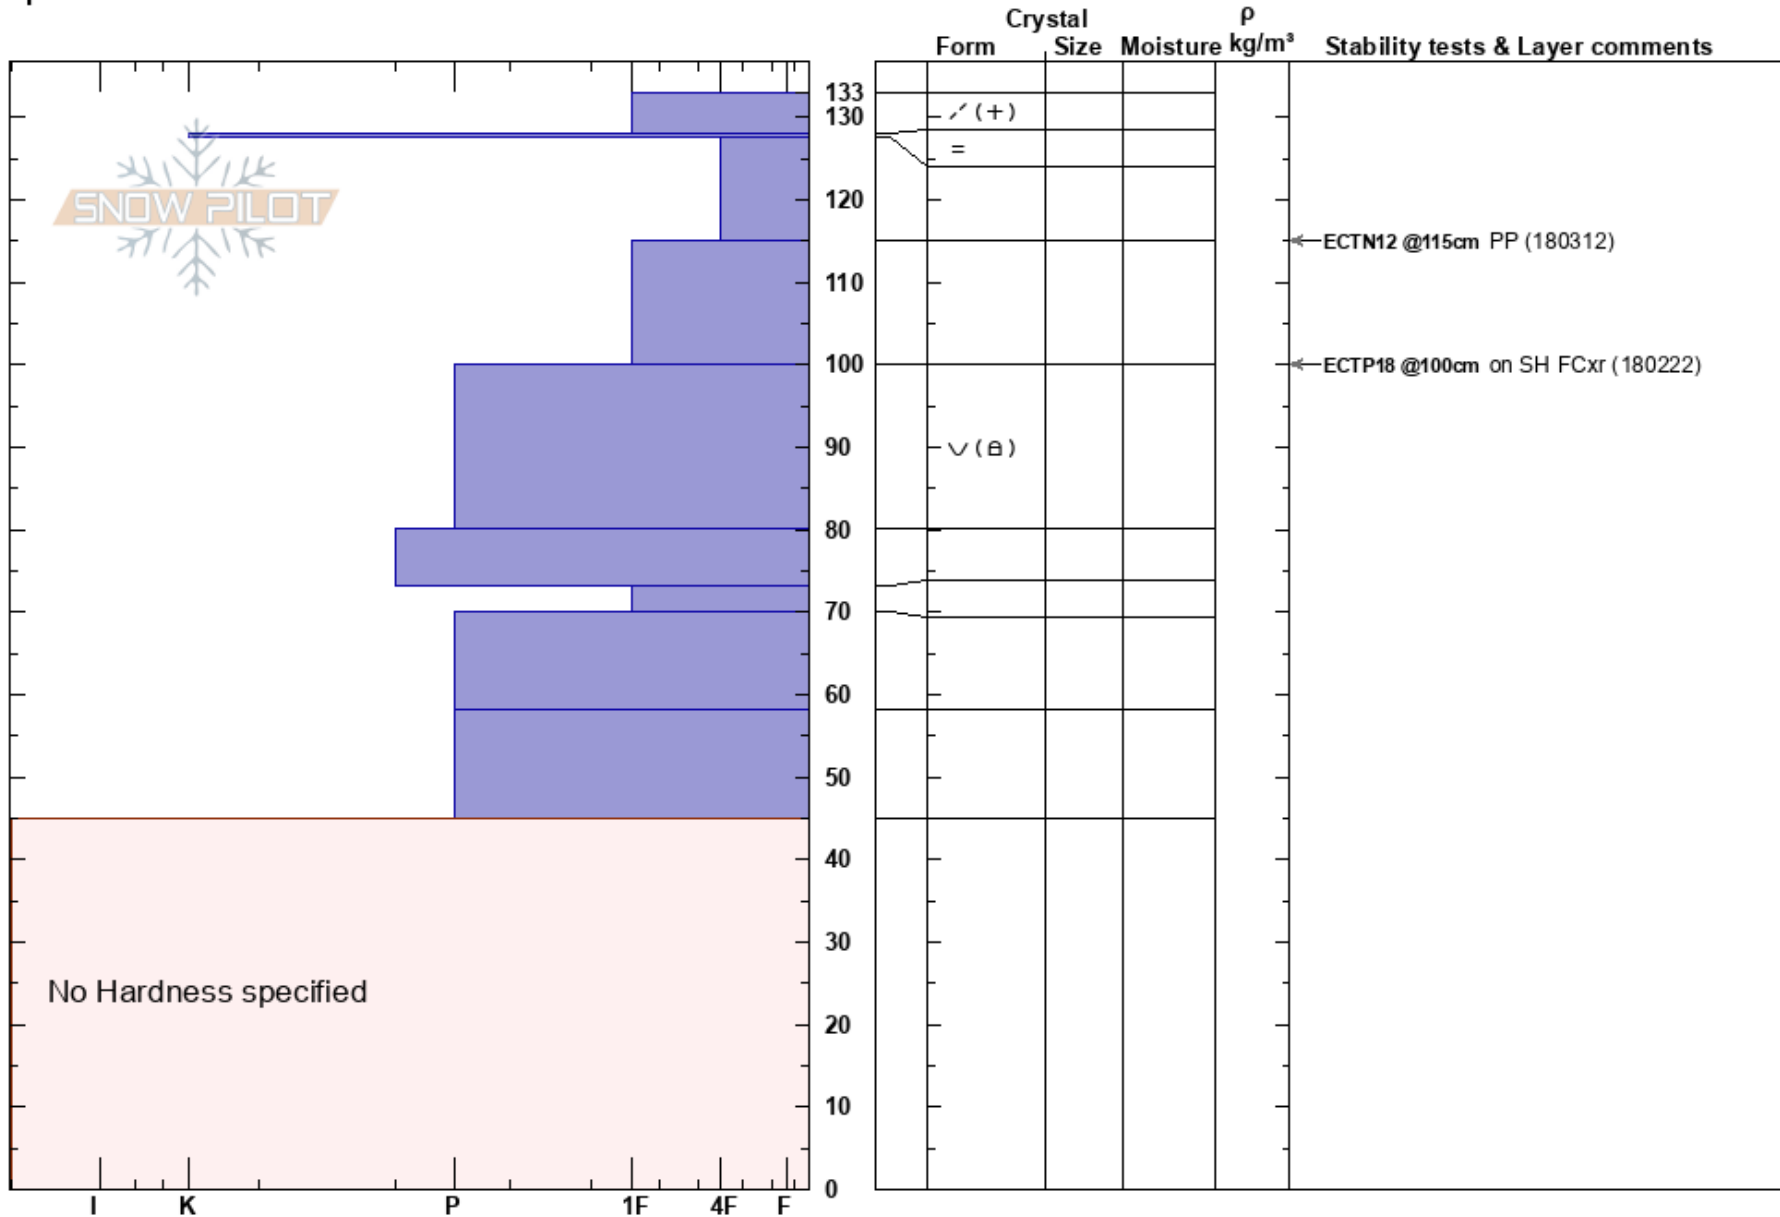

N. Mittåkläppen
 Funäsfjällen
 Sweden
Elevation: 1000 m
Aspect: NE
Specifics:

John Wilcoxon
 14/03/2018 - 10:50
Co-ord: 62.78407N, 12.39627E
Slope Angle: 22°
Wind Loading: previous

Stability:
Air Temperature:
Sky Cover: FEW
Precipitation: S-1
Wind: N Moderate

HS:133
PF:20

Layer Notes:

Notes: