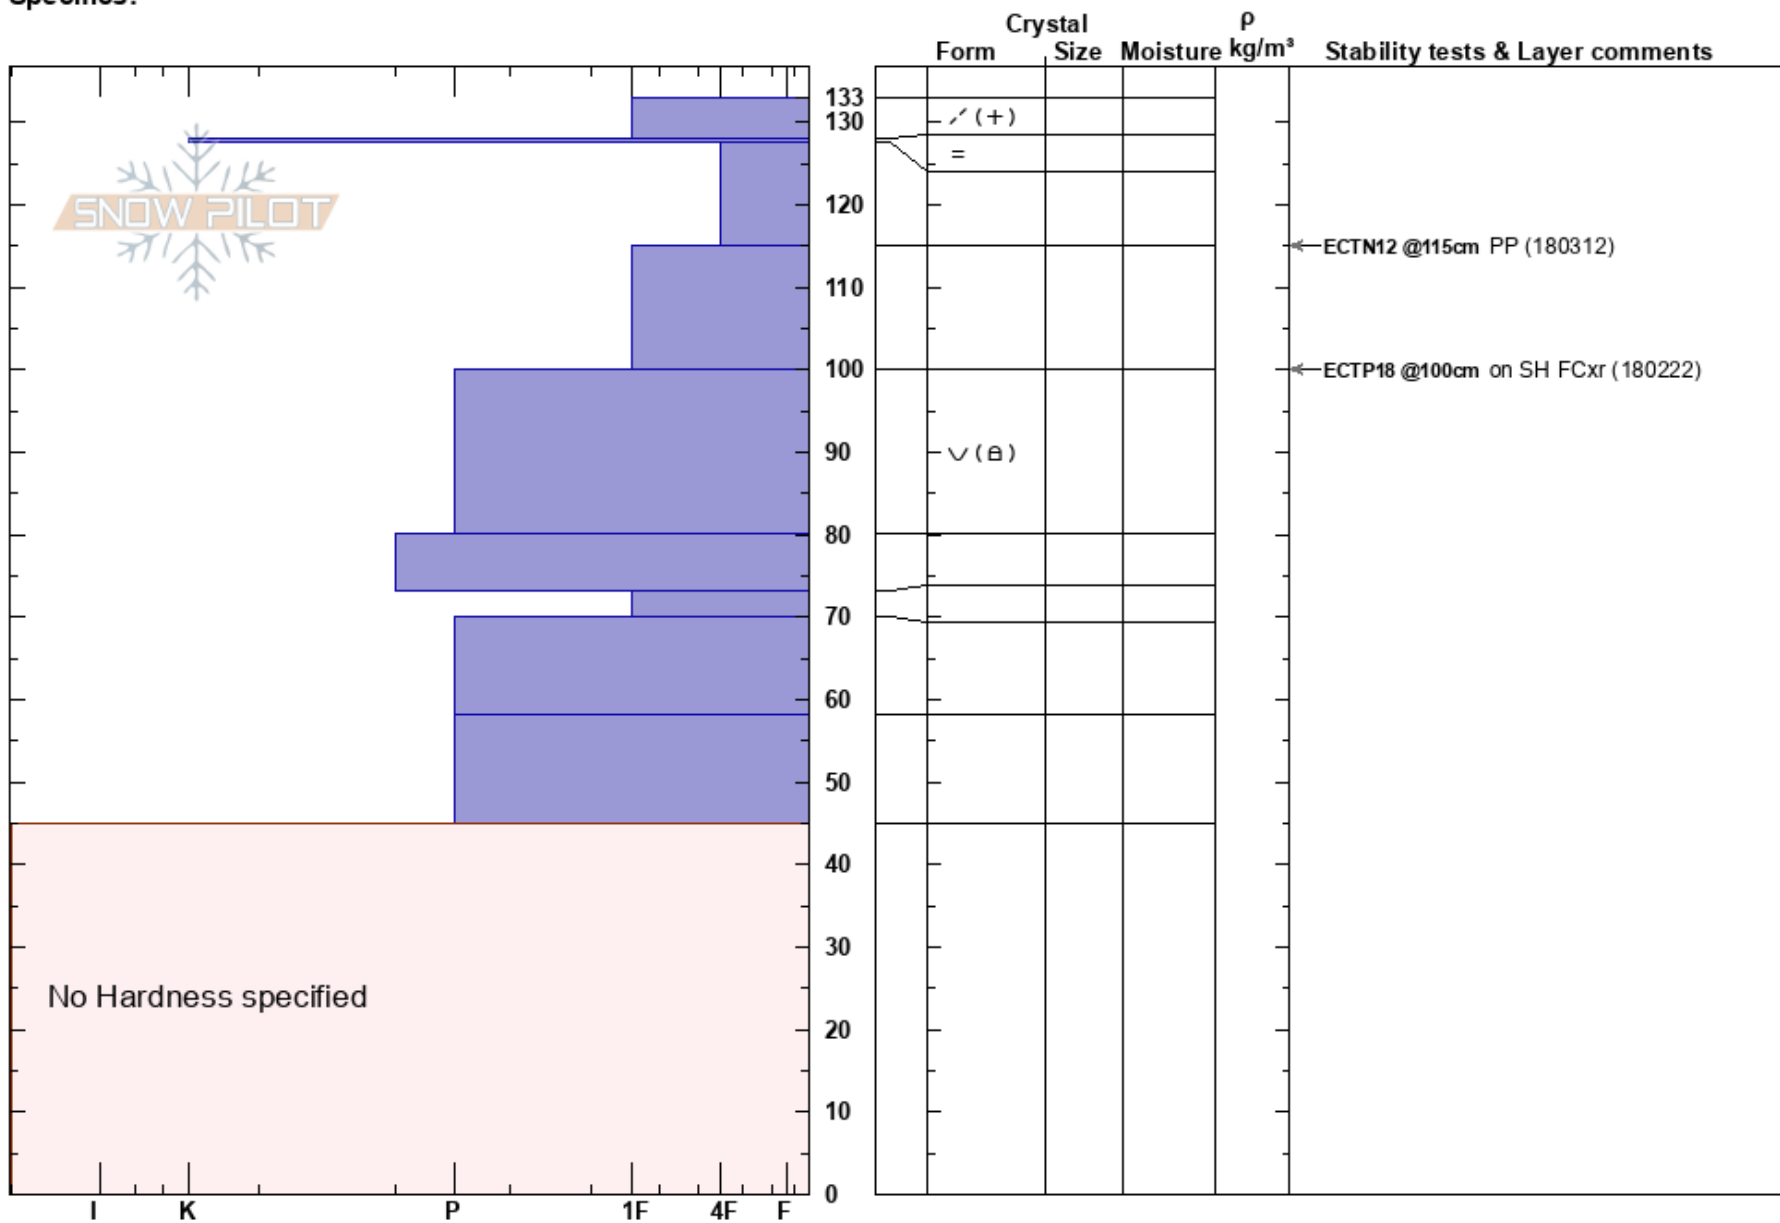

N. Mittåkläppen
 Funäsfjällen
 Sweden
Elevation: 1000 m
Aspect: NE
Specifics:

John Wilcoxon
 14/03/2018 - 10:50
Co-ord: 62.78407N, 12.39627E
Slope Angle: 22°
Wind Loading: previous

Stability:
Air Temperature:
Sky Cover: FEW
Precipitation: S-1
Wind: N Moderate

HS:133
PF:20

Layer Notes:

Notes: