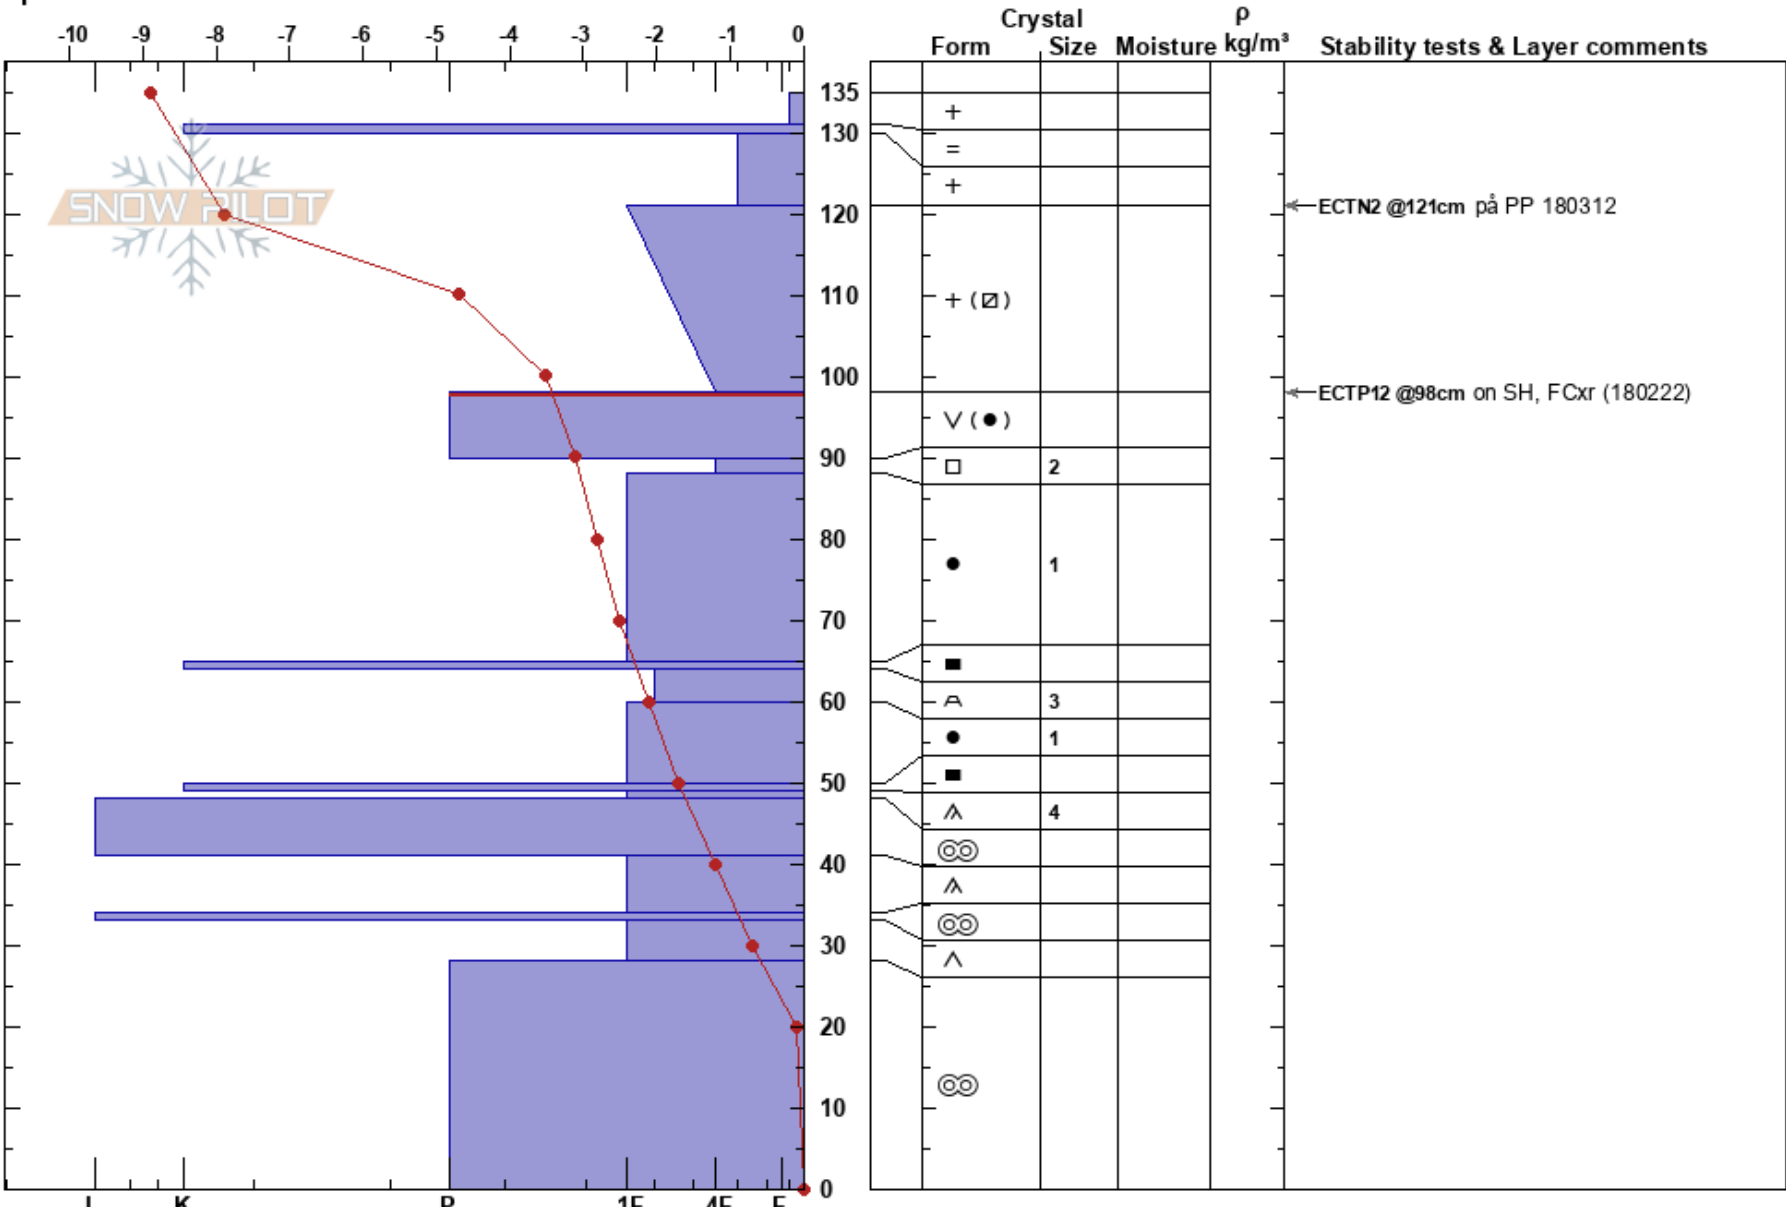

SO Lill Mittåkläppen  
 Funäsfjällen  
 Sweden  
 Elevation: 970 m  
 Aspect: SE  
 Specifics:

John Wilcoxon  
 14/03/2018 - 09:46  
 Co-ord: 62.77860N, 12.43271E  
 Slope Angle: 26°  
 Wind Loading: yes

Stability: HS:135  
 Air Temperature: -7.8°C PF:30 98-90cm:Problematic layer  
 Sky Cover: FEW  
 Precipitation: S-1  
 Wind: N Calm

Notes: