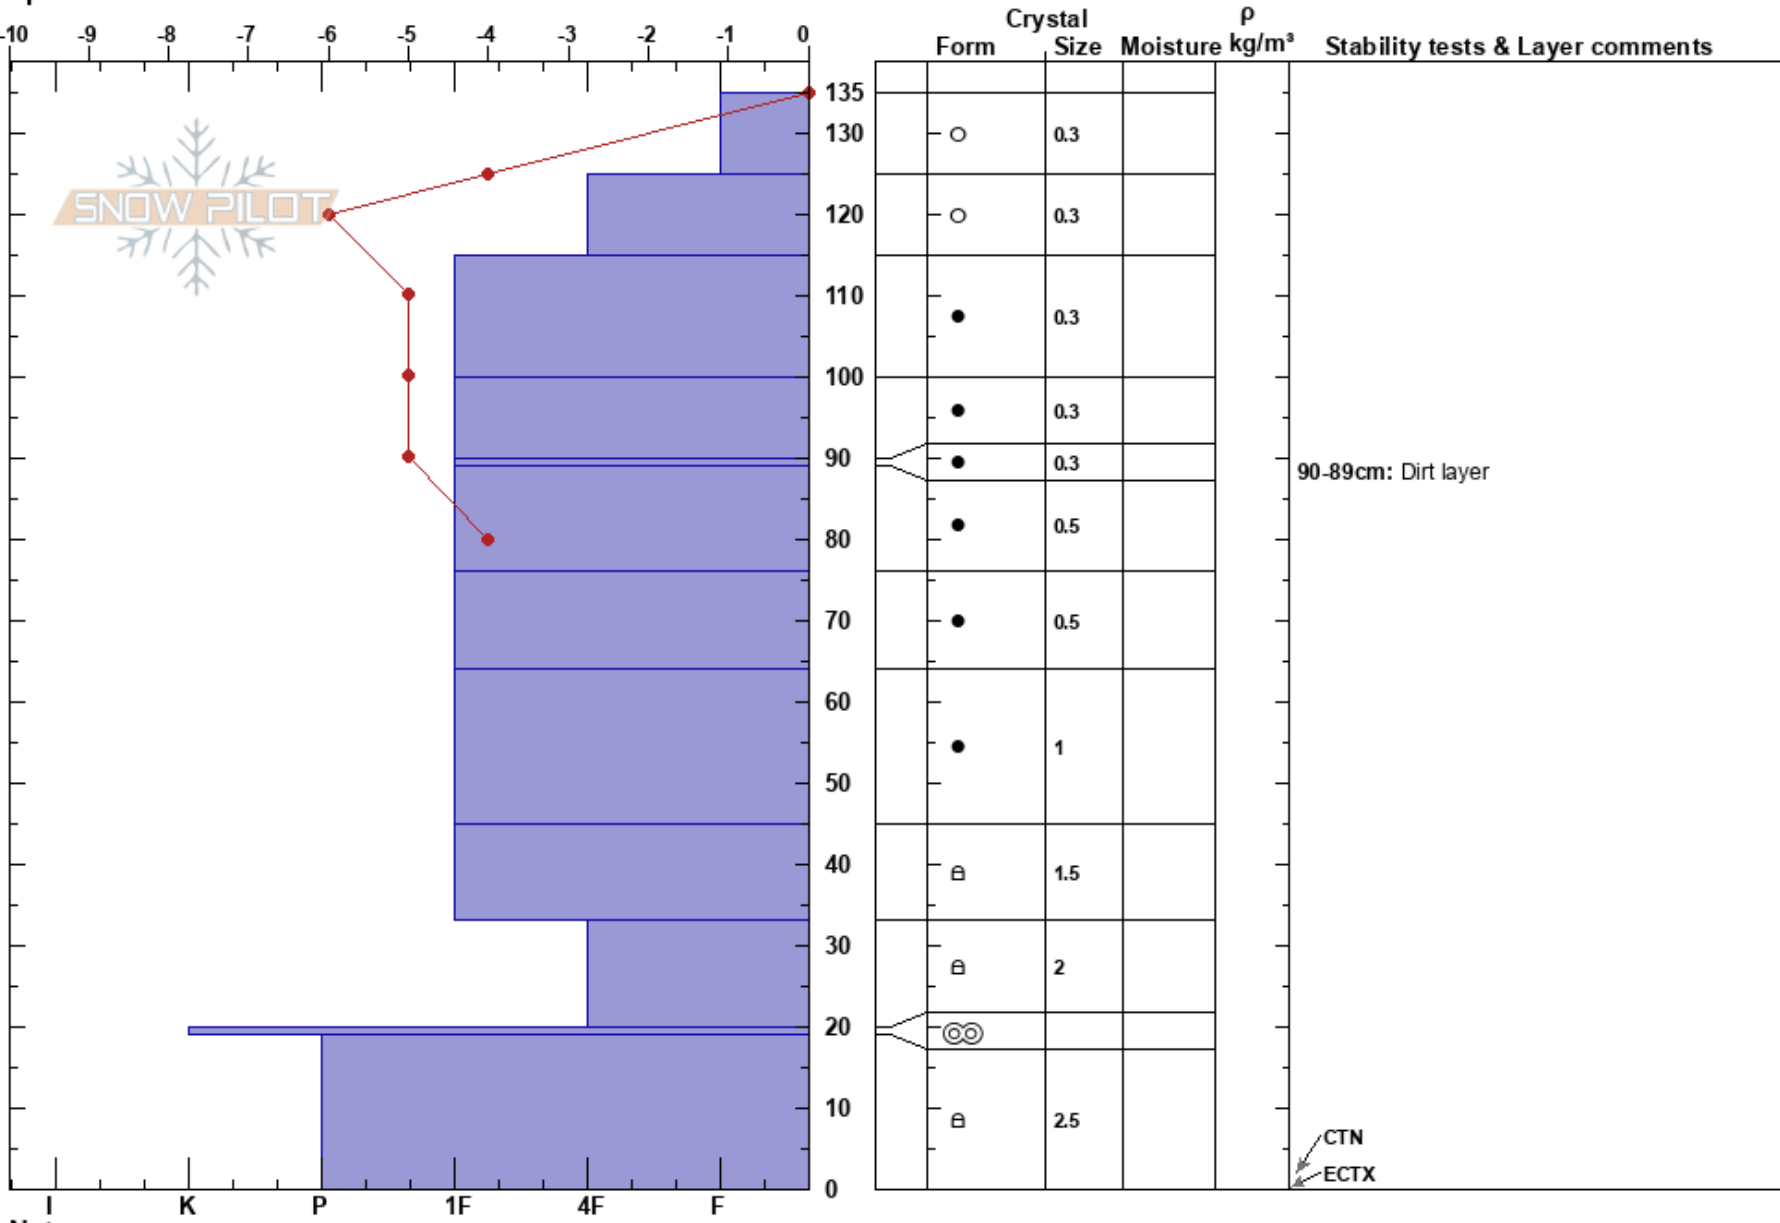

NAS Pro 1 MM
 Central Wasatch
 UT
 Elevation: 9250 ft
 Aspect: 320°
 Specifics:

Mollie McLam
 03/13/2018 - 1:00pm
 Co-ord:
 Slope Angle: 18°
 Wind Loading: no

Stability:
 Air Temperature: 4°C
 Sky Cover: BKN
 Precipitation: NO
 Wind: Calm

HS: 135
 PS: 8
 90-89cm: Dirt layer

CTN
 ECTX