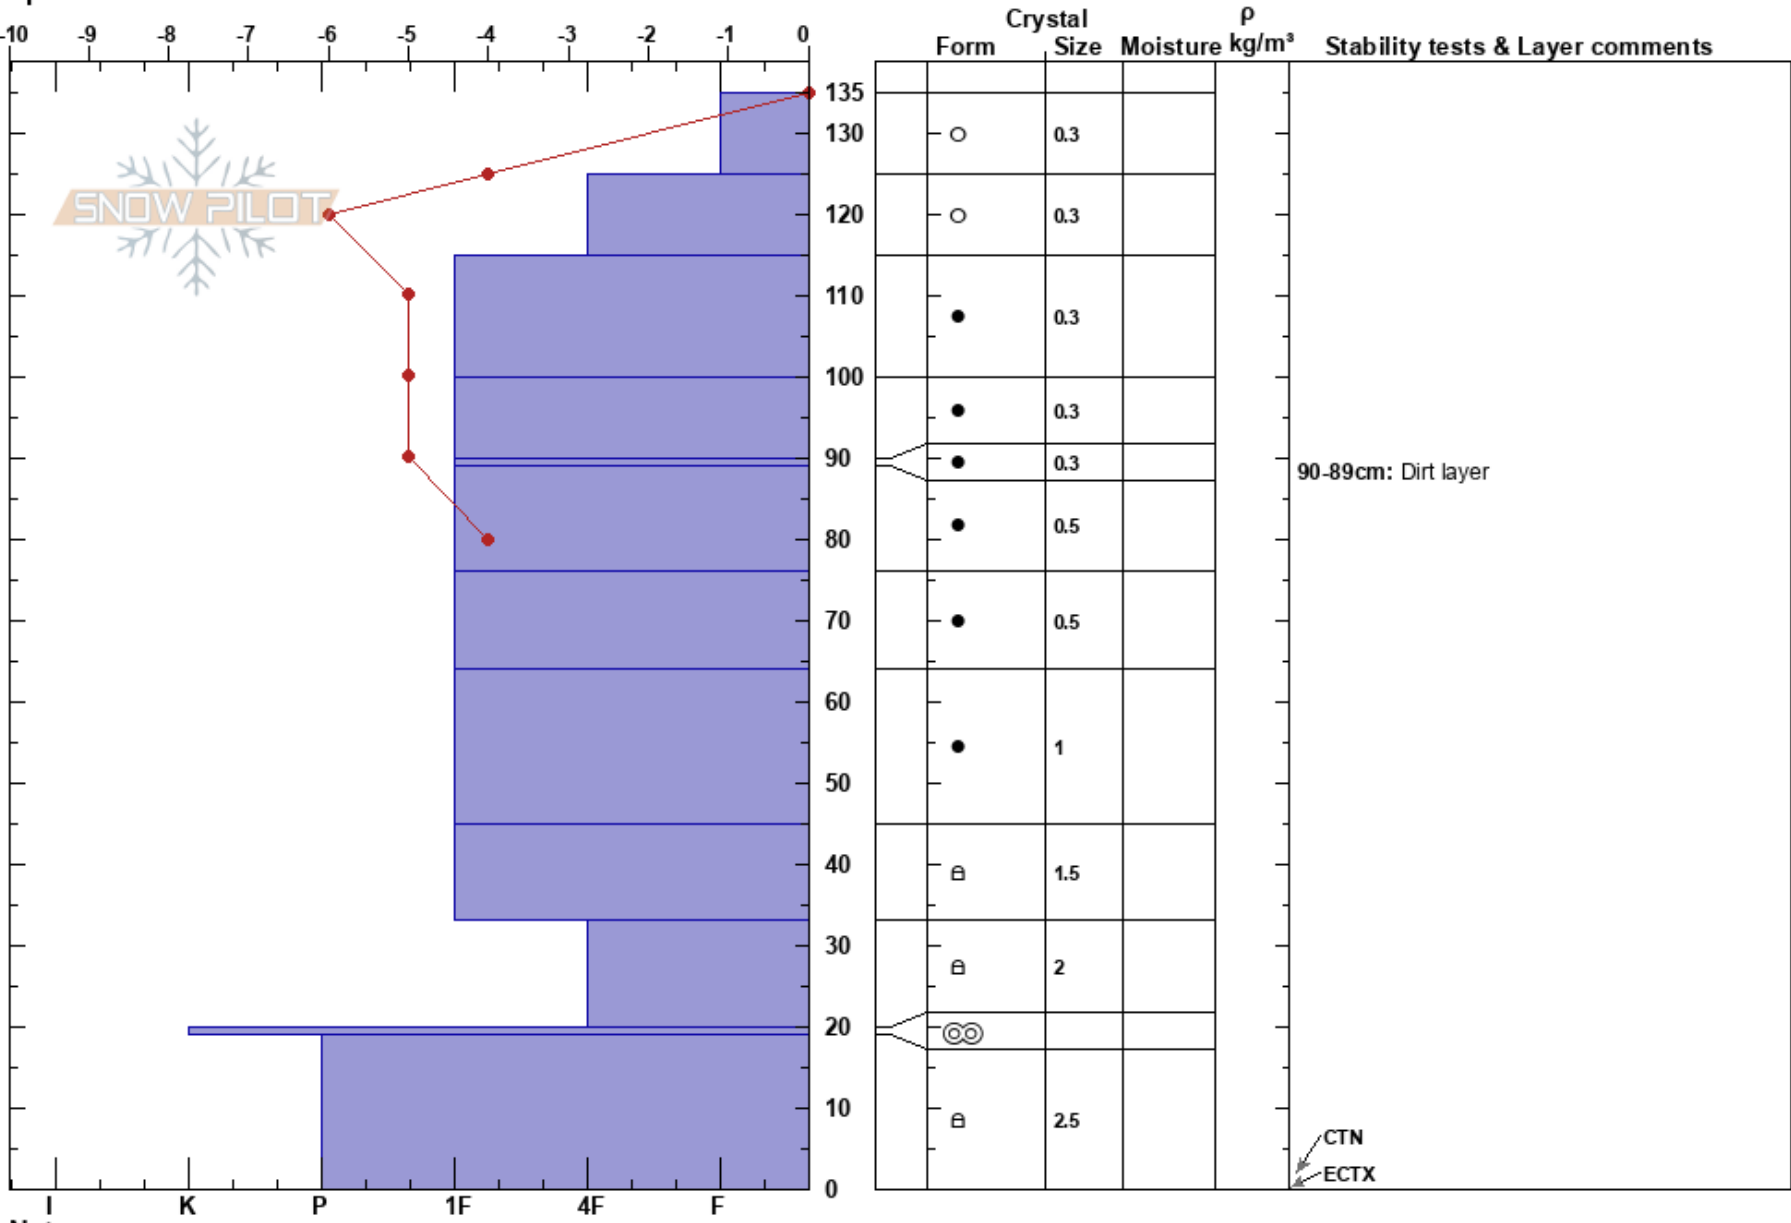

NAS Pro 1 MM
 Central Wasatch
 UT
 Elevation: 9250 ft
 Aspect: 320°
 Specifics:

Mollie McLam
 03/13/2018 - 1:00pm
 Co-ord:
 Slope Angle: 18°
 Wind Loading: no

Stability:
 Air Temperature: 4°C
 Sky Cover: BKN
 Precipitation: NO
 Wind: Calm

HS: 135
 PS: 8
 90-89cm: Dirt layer

Notes: