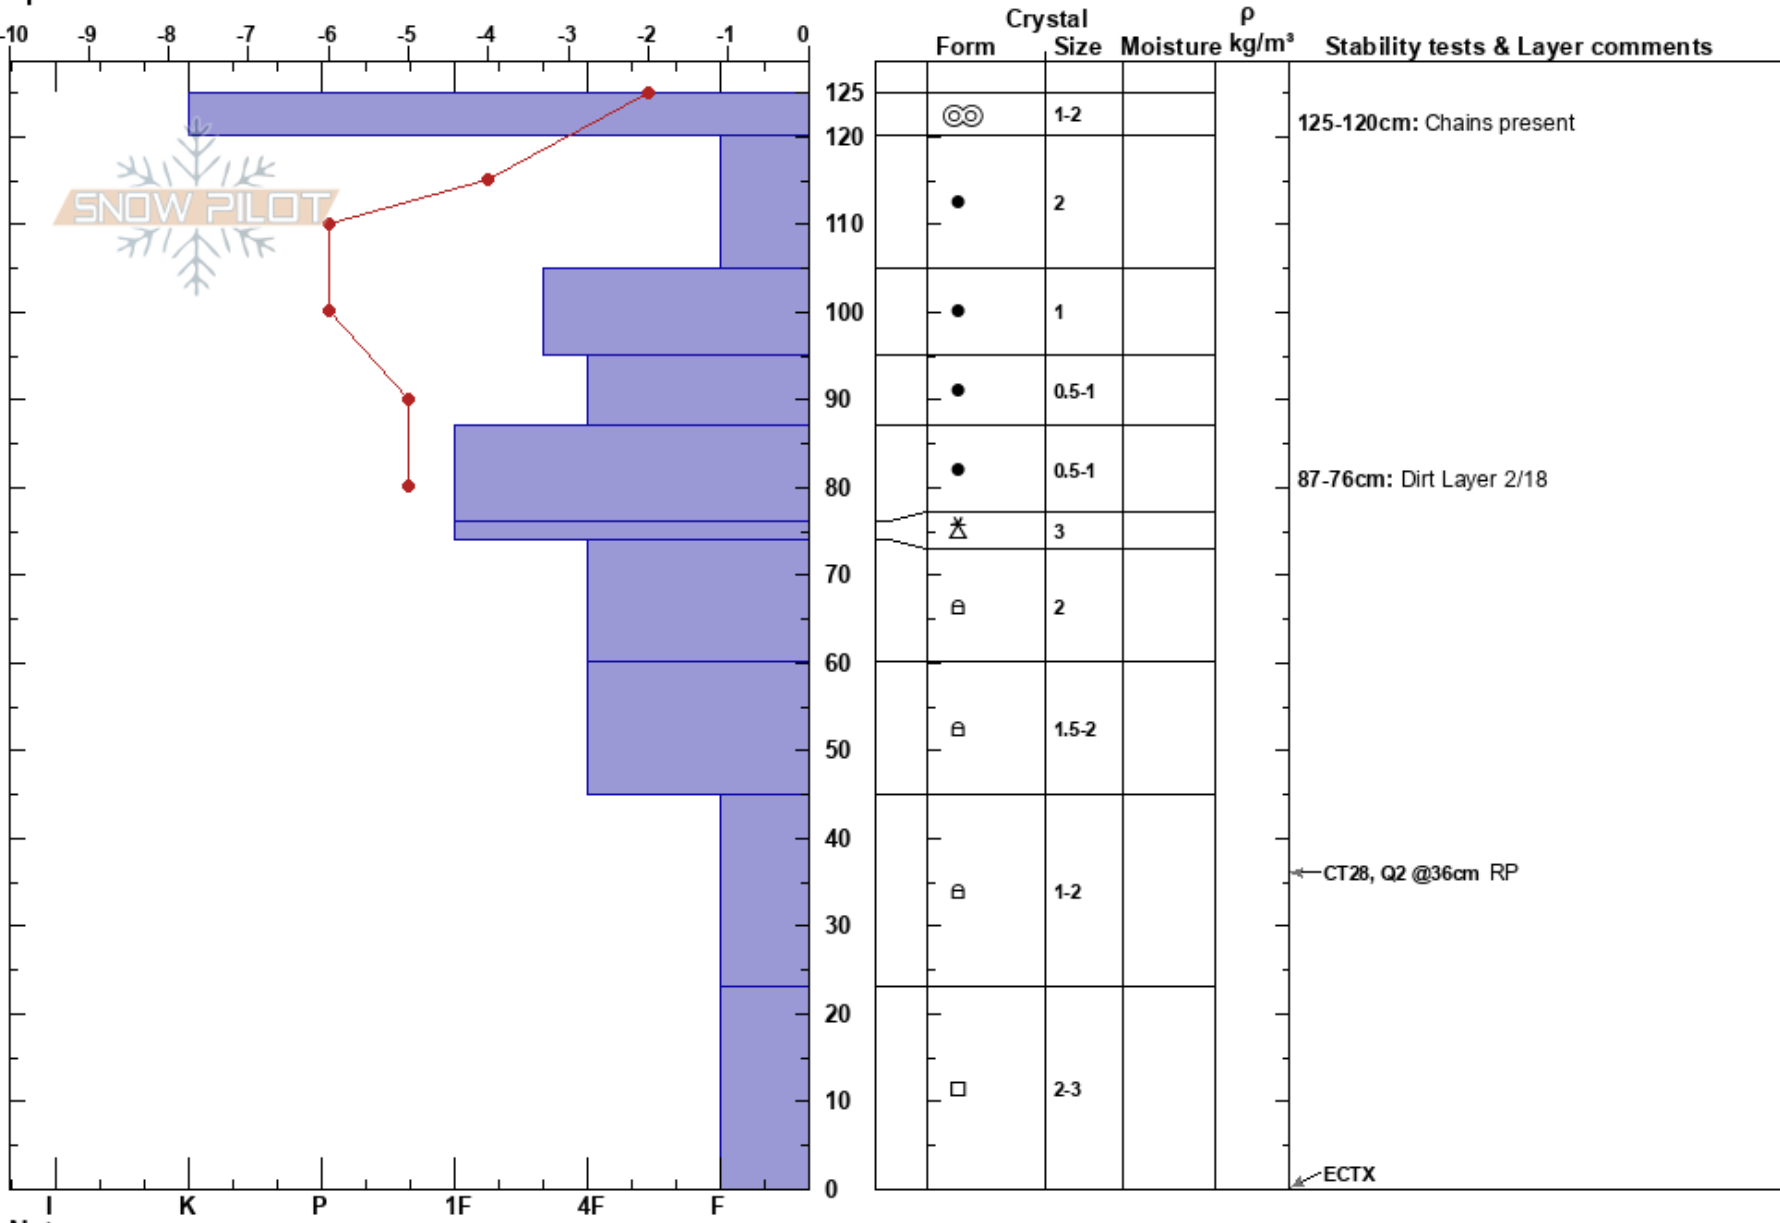

Nordic Park
 Central Wasatch
 UT
 Elevation: 9450 ft
 Aspect: 304°
 Specifics:

Matt Burke
 03/13/2018 - 12:42pm
 Co-ord:
 Slope Angle: 28°
 Wind Loading: no

Stability:
 Air Temperature: 4°C
 Sky Cover: BKN
 Precipitation: NO
 Wind: Calm

HS: 125
 Layer Notes:
 125-120cm: Chains present
 87-76cm: Dirt Layer 2/18
 45-23cm: Problematic layer

Notes: