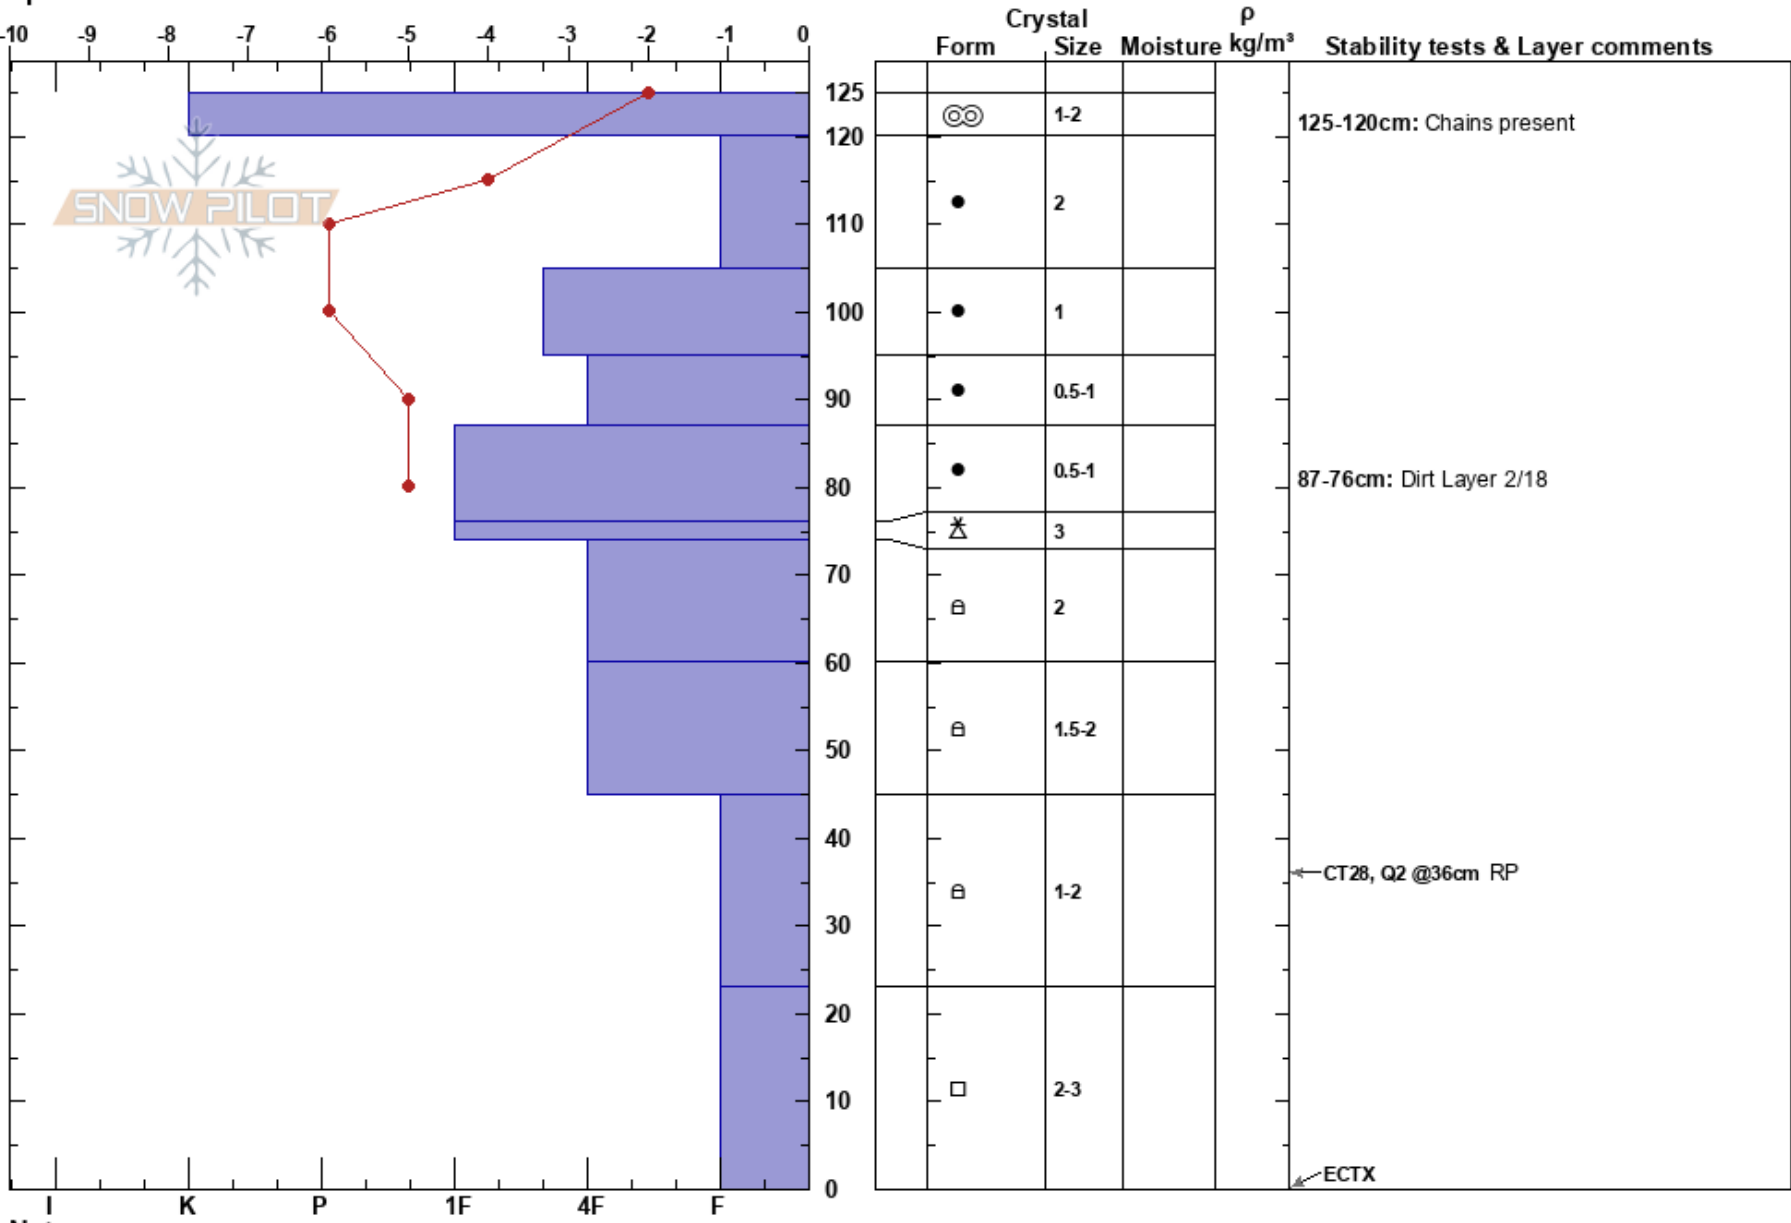

Nordic Park
 Central Wasatch
 UT
 Elevation: 9450 ft
 Aspect: 304°
 Specifics:

Matt Burke
 03/13/2018 - 12:42pm
 Co-ord:
 Slope Angle: 28°
 Wind Loading: no

Stability:
 Air Temperature: 4°C
 Sky Cover: BKN
 Precipitation: NO
 Wind: Calm

HS: 125
 Layer Notes:
 125-120cm: Chains present
 87-76cm: Dirt Layer 2/18
 45-23cm: Problematic layer

Notes: