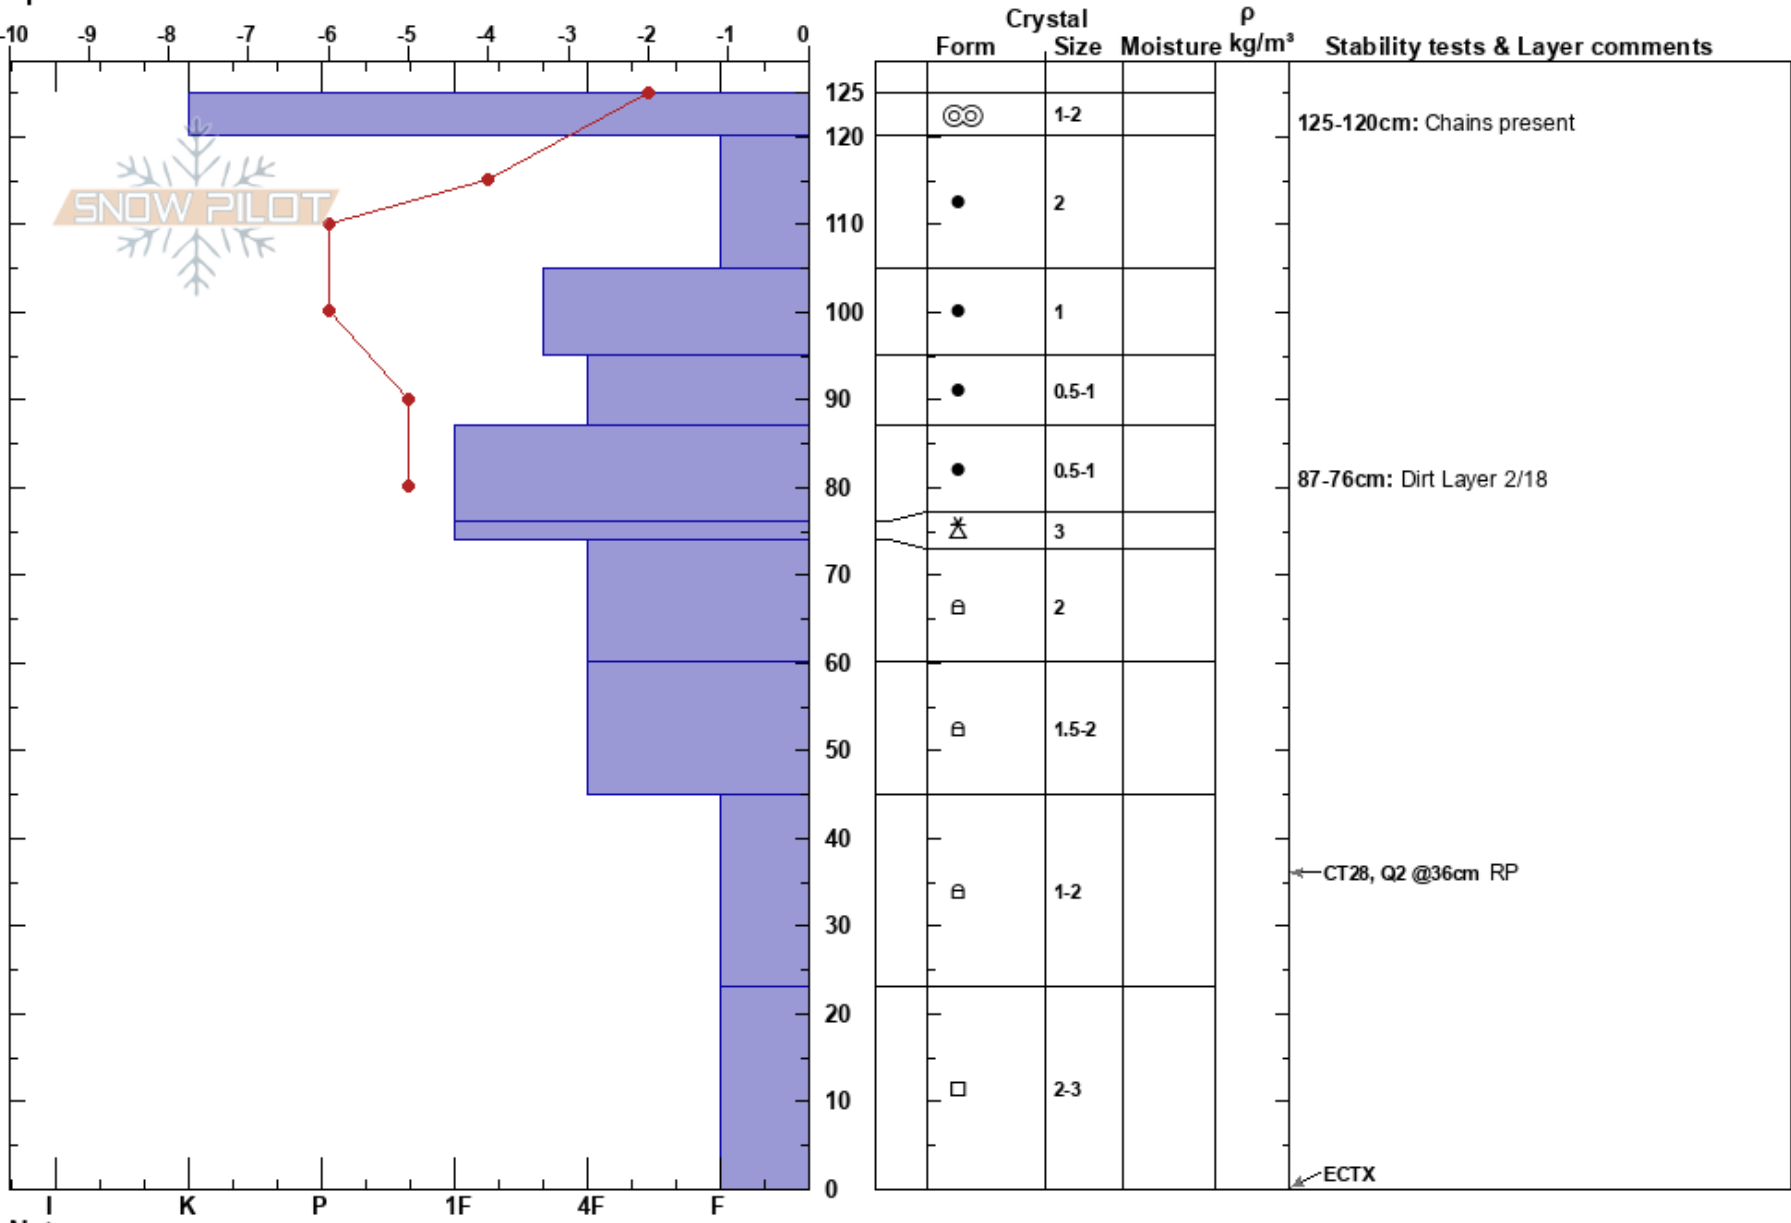

Nordic Park  
 Central Wasatch  
 UT  
 Elevation: 9450 ft  
 Aspect: 304°  
 Specifics:

Matt Burke  
 03/13/2018 - 12:42pm  
 Co-ord:  
 Slope Angle: 28°  
 Wind Loading: no

Stability:  
 Air Temperature: 4°C  
 Sky Cover: BKN  
 Precipitation: NO  
 Wind: Calm

HS: 125  
 Layer Notes:  
 125-120cm: Chains present  
 87-76cm: Dirt Layer 2/18  
 45-23cm: Problematic layer

Notes: