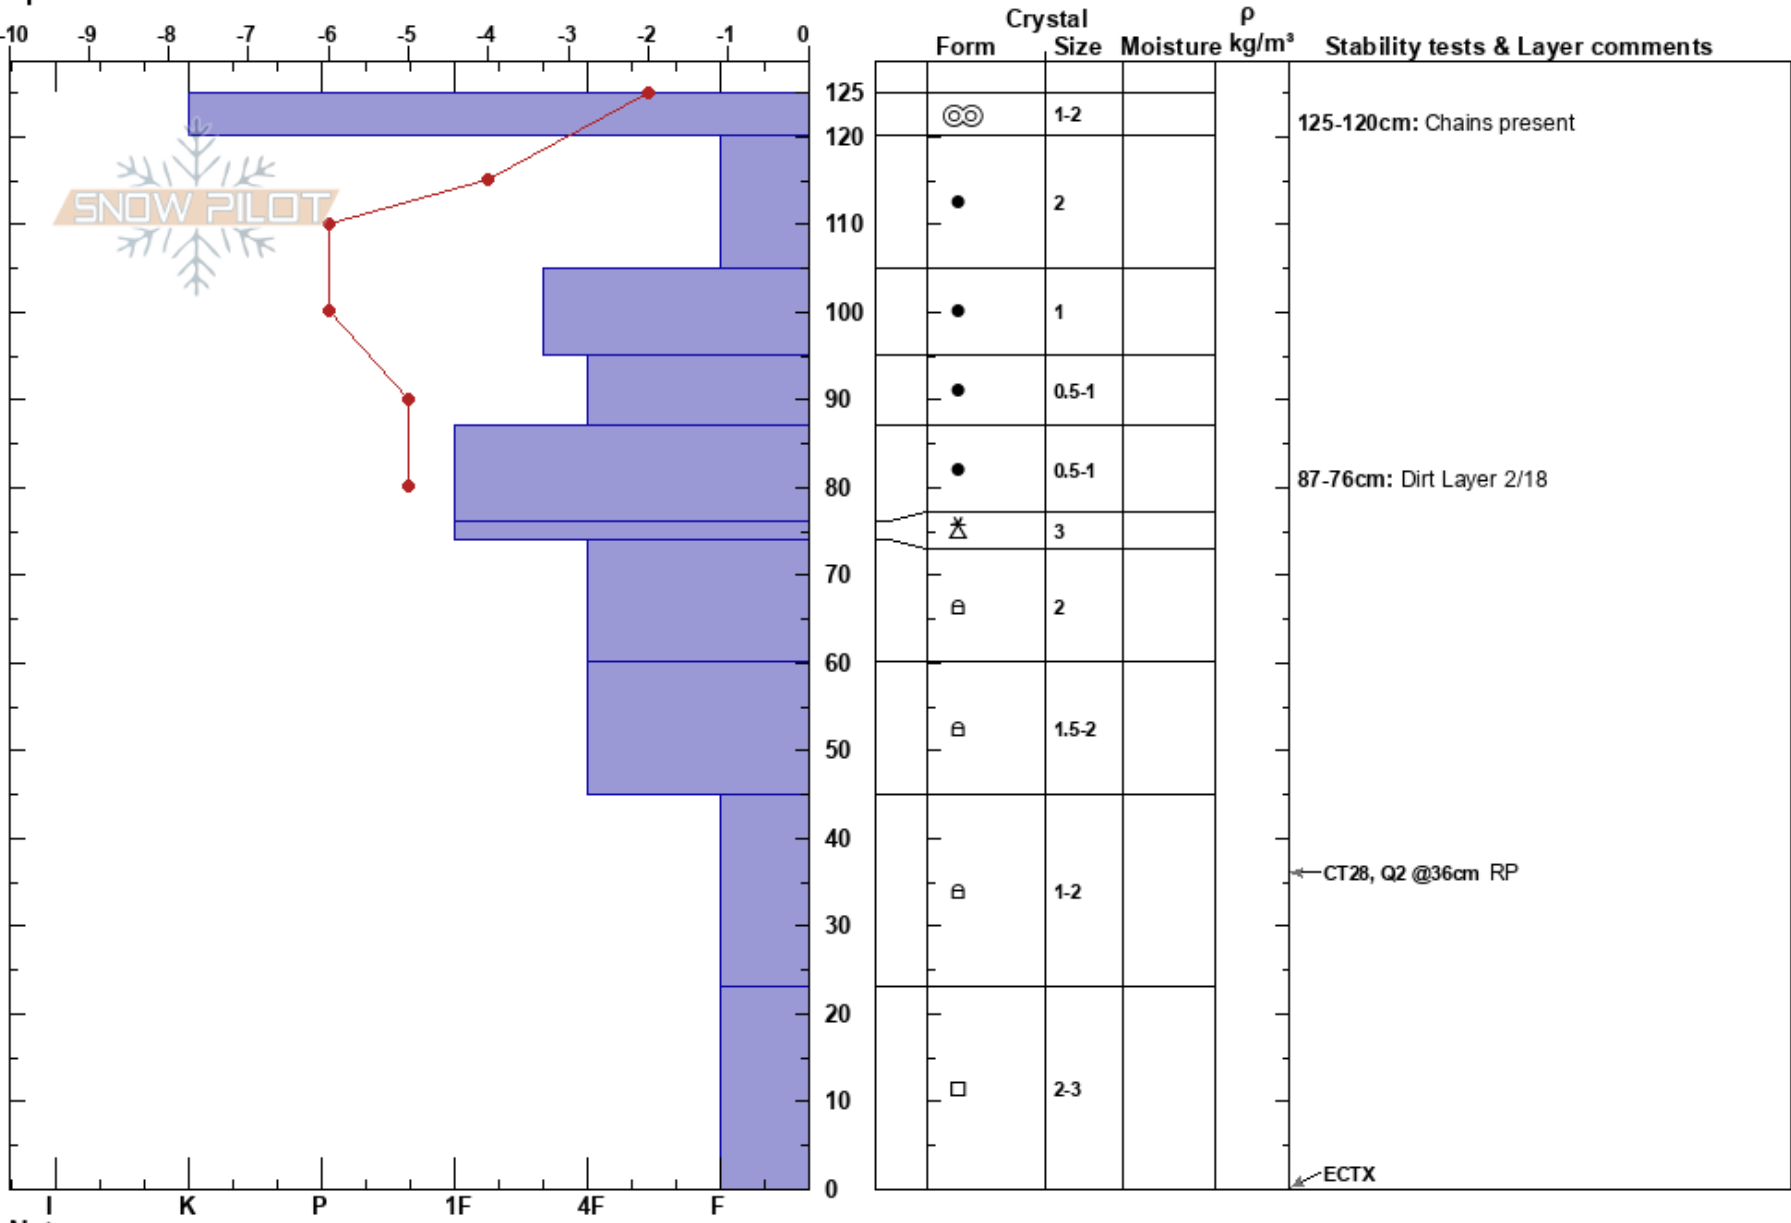

Nordic Park
 Central Wasatch
 UT
 Elevation: 9450 ft
 Aspect: 304°
 Specifics:

Matt Burke
 03/13/2018 - 12:42pm
 Co-ord:
 Slope Angle: 28°
 Wind Loading: no

Stability:
 Air Temperature: 4°C
 Sky Cover: BKN
 Precipitation: NO
 Wind: Calm

HS:125
 Layer Notes:
 125-120cm: Chains present
 87-76cm: Dirt Layer 2/18
 45-23cm: Problematic layer

Notes: