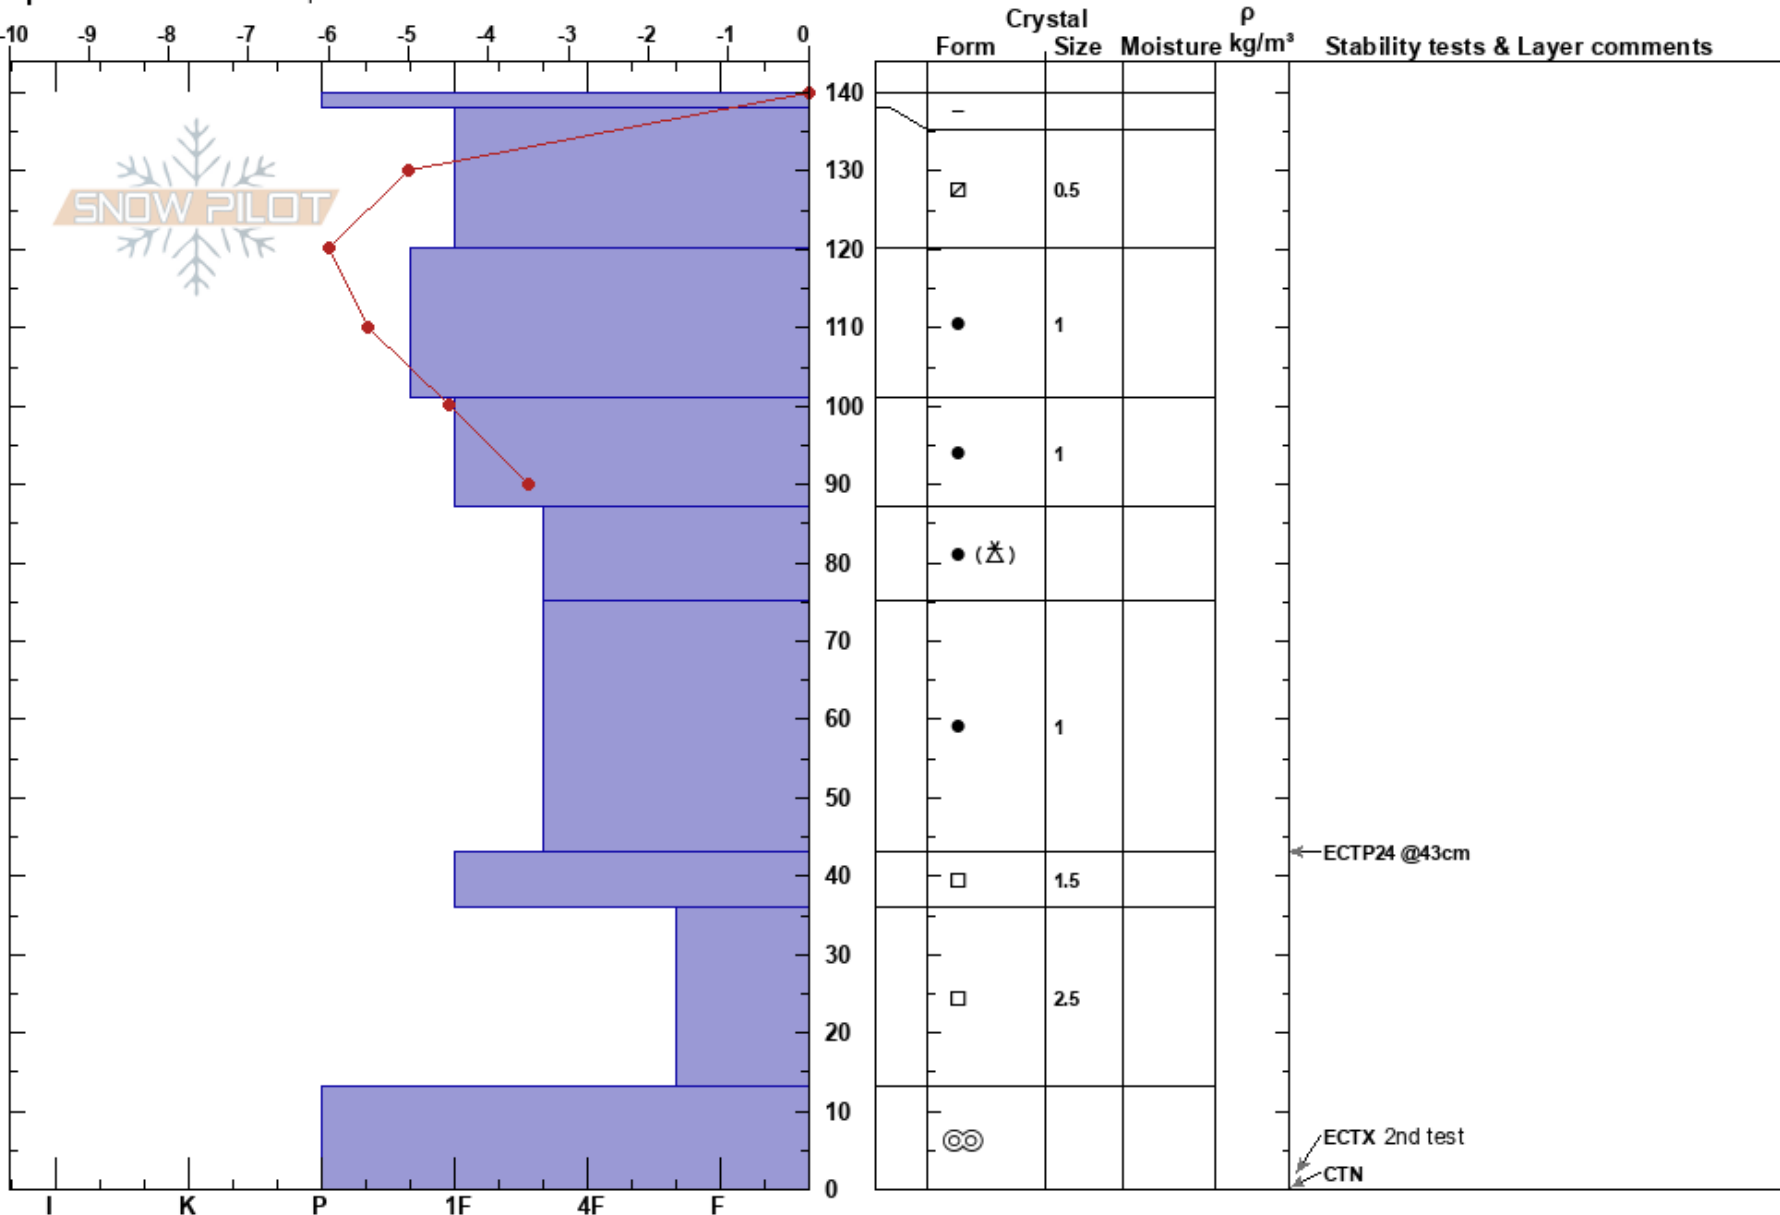

NAS Field Session
 Central Wasatch
 UT
 Elevation: 9400 ft
 Aspect: NW

Austin DiVesta
 03/13/2018 - 12:15pm
 Co-ord: 40.67002N, -111.60369W
 Slope Angle: 24°
 Wind Loading: no

Stability:
 Air Temperature:
 Sky Cover: SCT
 Precipitation: NO
 Wind: W Calm

HS:140
 Layer Notes:
 36-13cm: Problematic layer

Specifics: Ski tracks on slope

Notes: A. DiVesta NAS Field Session