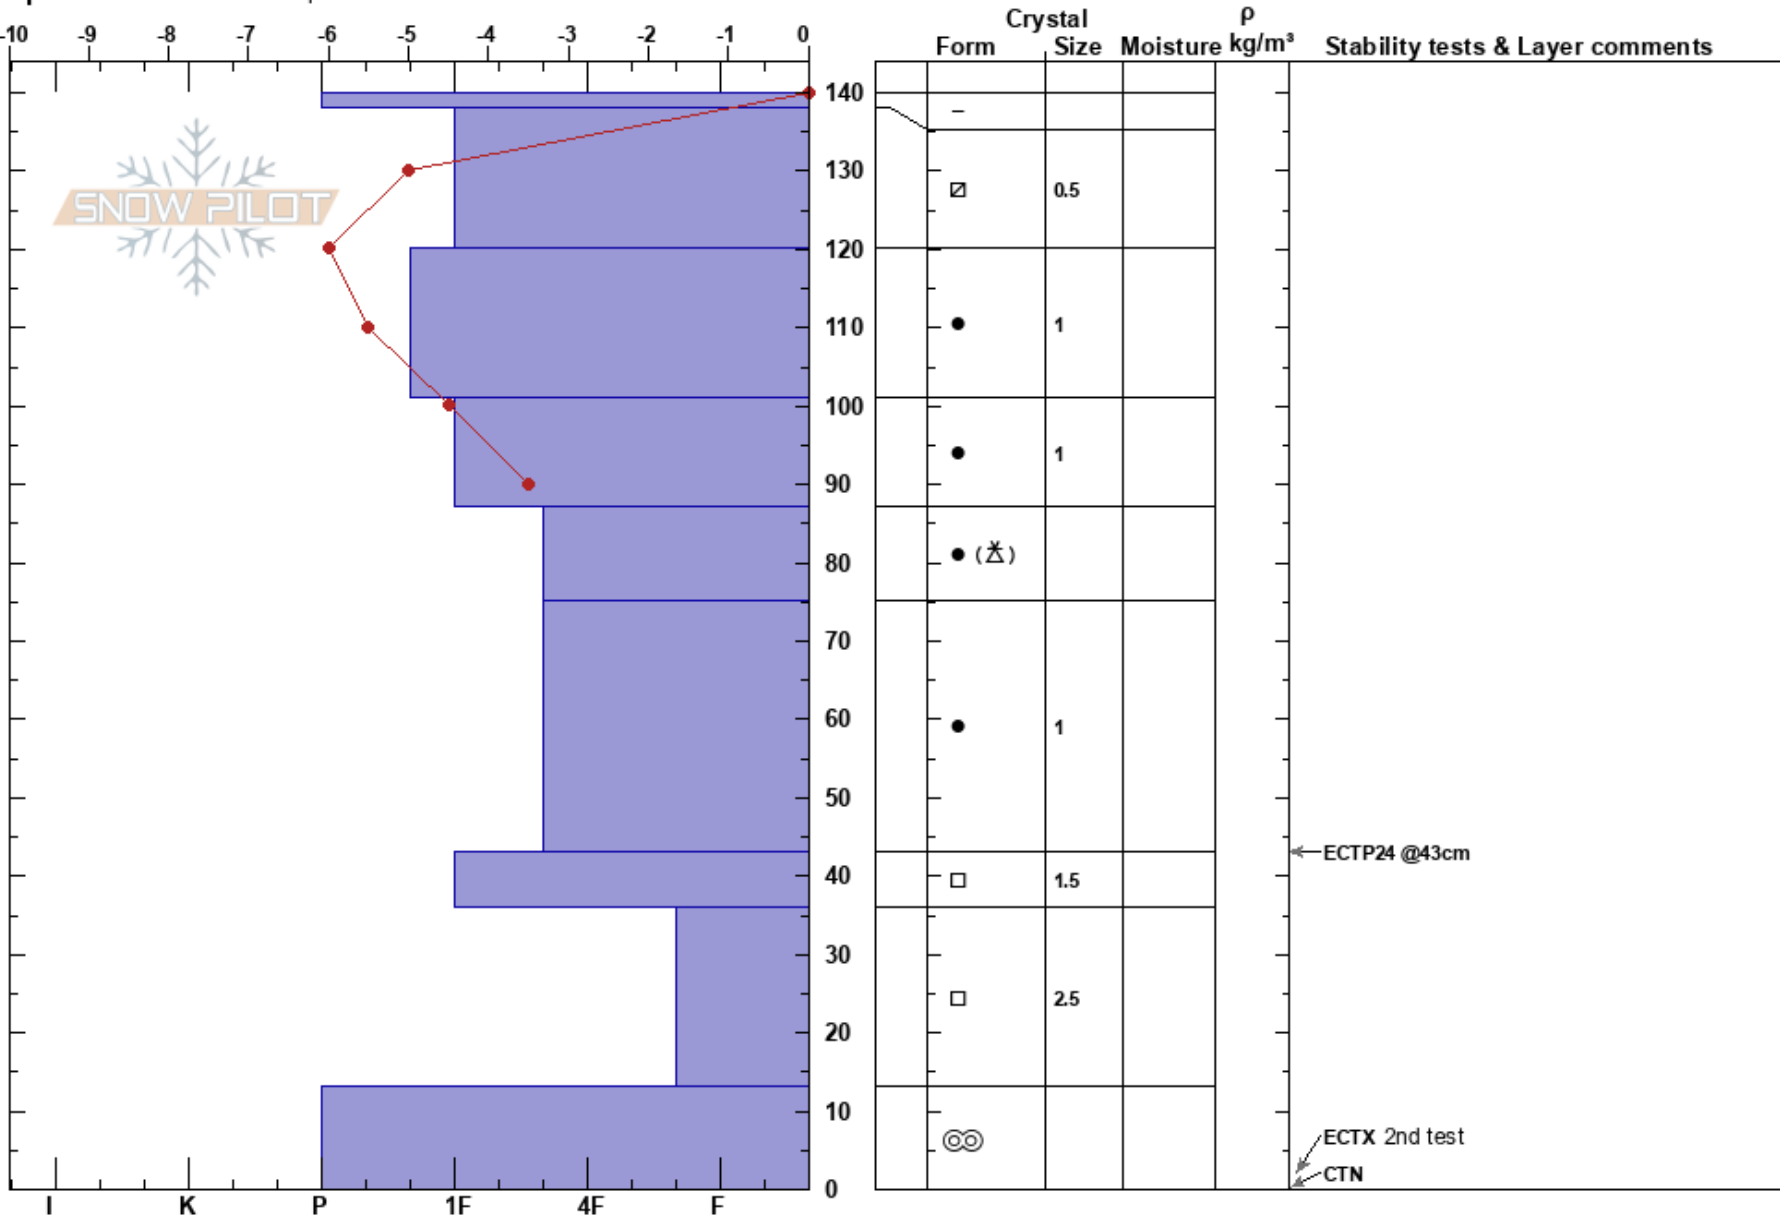

NAS Field Session
 Central Wasatch
 UT
 Elevation: 9400 ft
 Aspect: NW

Austin DiVesta
 03/13/2018 - 12:15pm
 Co-ord: 40.67002N, -111.60369W
 Slope Angle: 24°
 Wind Loading: no

Stability: **Air Temperature:**
 Sky Cover: SCT
 Precipitation: NO
 Wind: W Calm

HS:140
 Layer Notes:
 36-13cm: Problematic layer

Specifics: Ski tracks on slope

Notes: A. DiVesta NAS Field Session