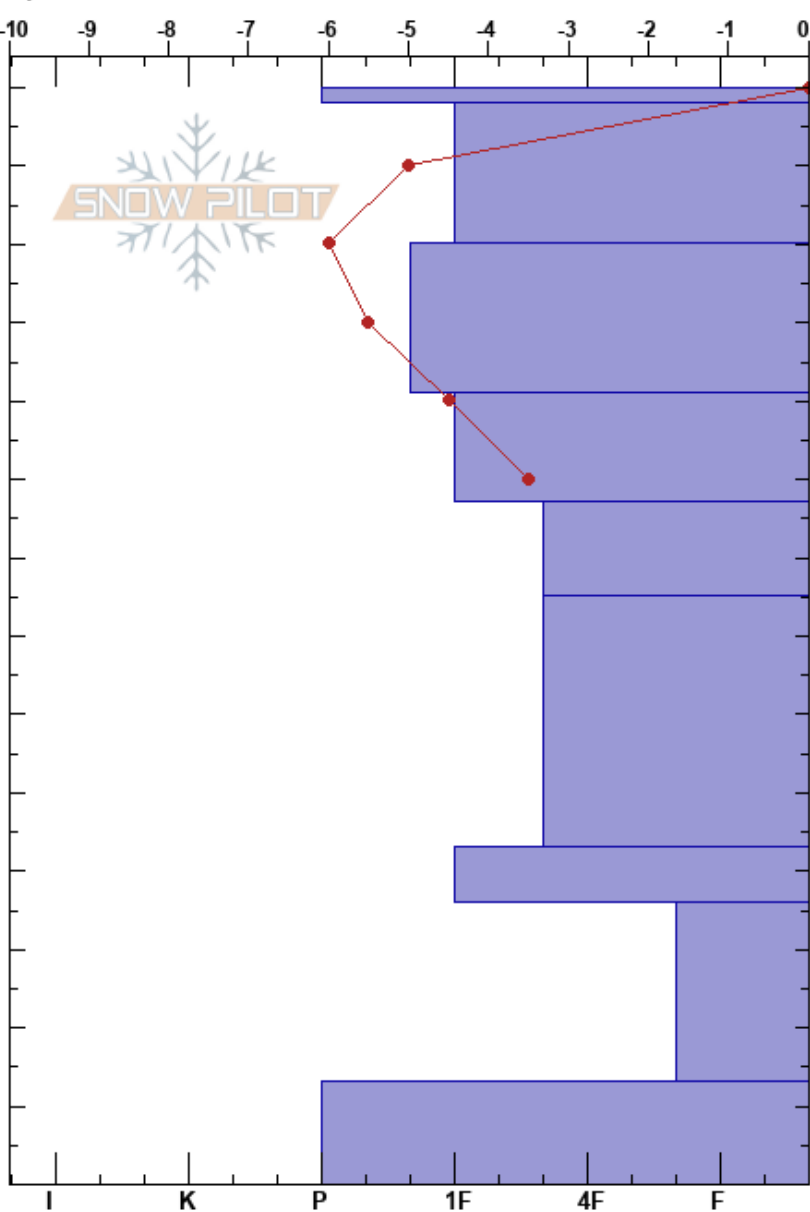

NAS Field Session
 Central Wasatch
 UT
 Elevation: 9400 ft
 Aspect: NW

Austin DiVesta
 03/13/2018 - 12:15pm
 Co-ord: 40.67002N, -111.60369W
 Slope Angle: 24°
 Wind Loading: no

Stability: **HS:140**
 Air Temperature:
 Sky Cover: SCT
 Precipitation: NO
 Wind: W Calm

Layer Notes:
 36-13cm: Problematic layer

Specifics: Ski tracks on slope

Form	Crystal		ρ kg/m ³	Stability tests & Layer comments
	Size	Moisture		
-				
☐	0.5			
•	1			
•	1			
• (Δ)				
•	1			
☐	1.5			← ECTP24 @43cm
☐	2.5			
⊙				ECTX 2nd test CTN