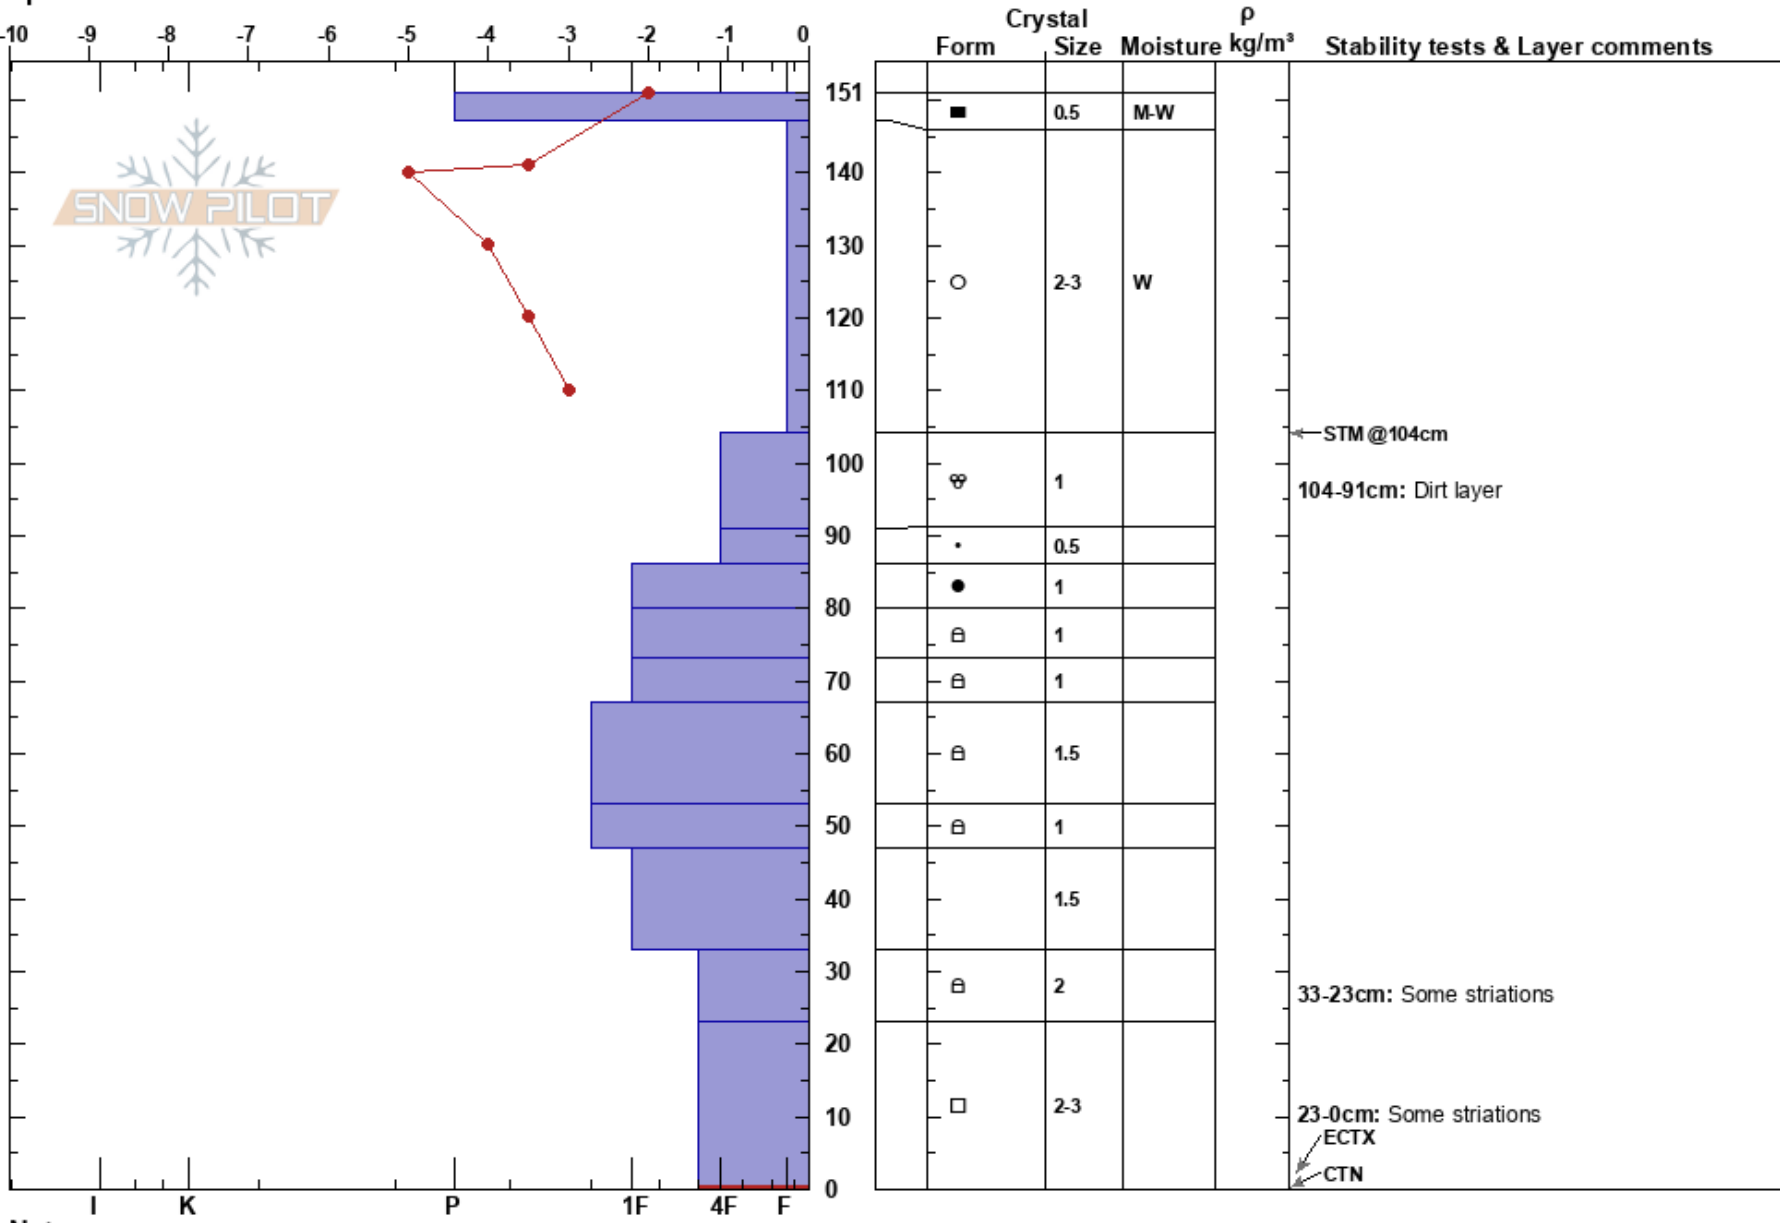

Nordic Bowl
Wasatch Range
UT
Elevation: 9450 ft
Aspect: NW
Specifics:

Kim Loosemore
03/13/2018 - 12:42pm
Co-ord:
Slope Angle: 26°
Wind Loading:

Stability:
Air Temperature: 3°C
Sky Cover: FEW
Precipitation: NO
Wind: Calm

HS: 151
104-91cm: Dirt layer
33-23cm: Some striations
23-0cm: Some striations
23-0cm: Problematic layer

Notes: