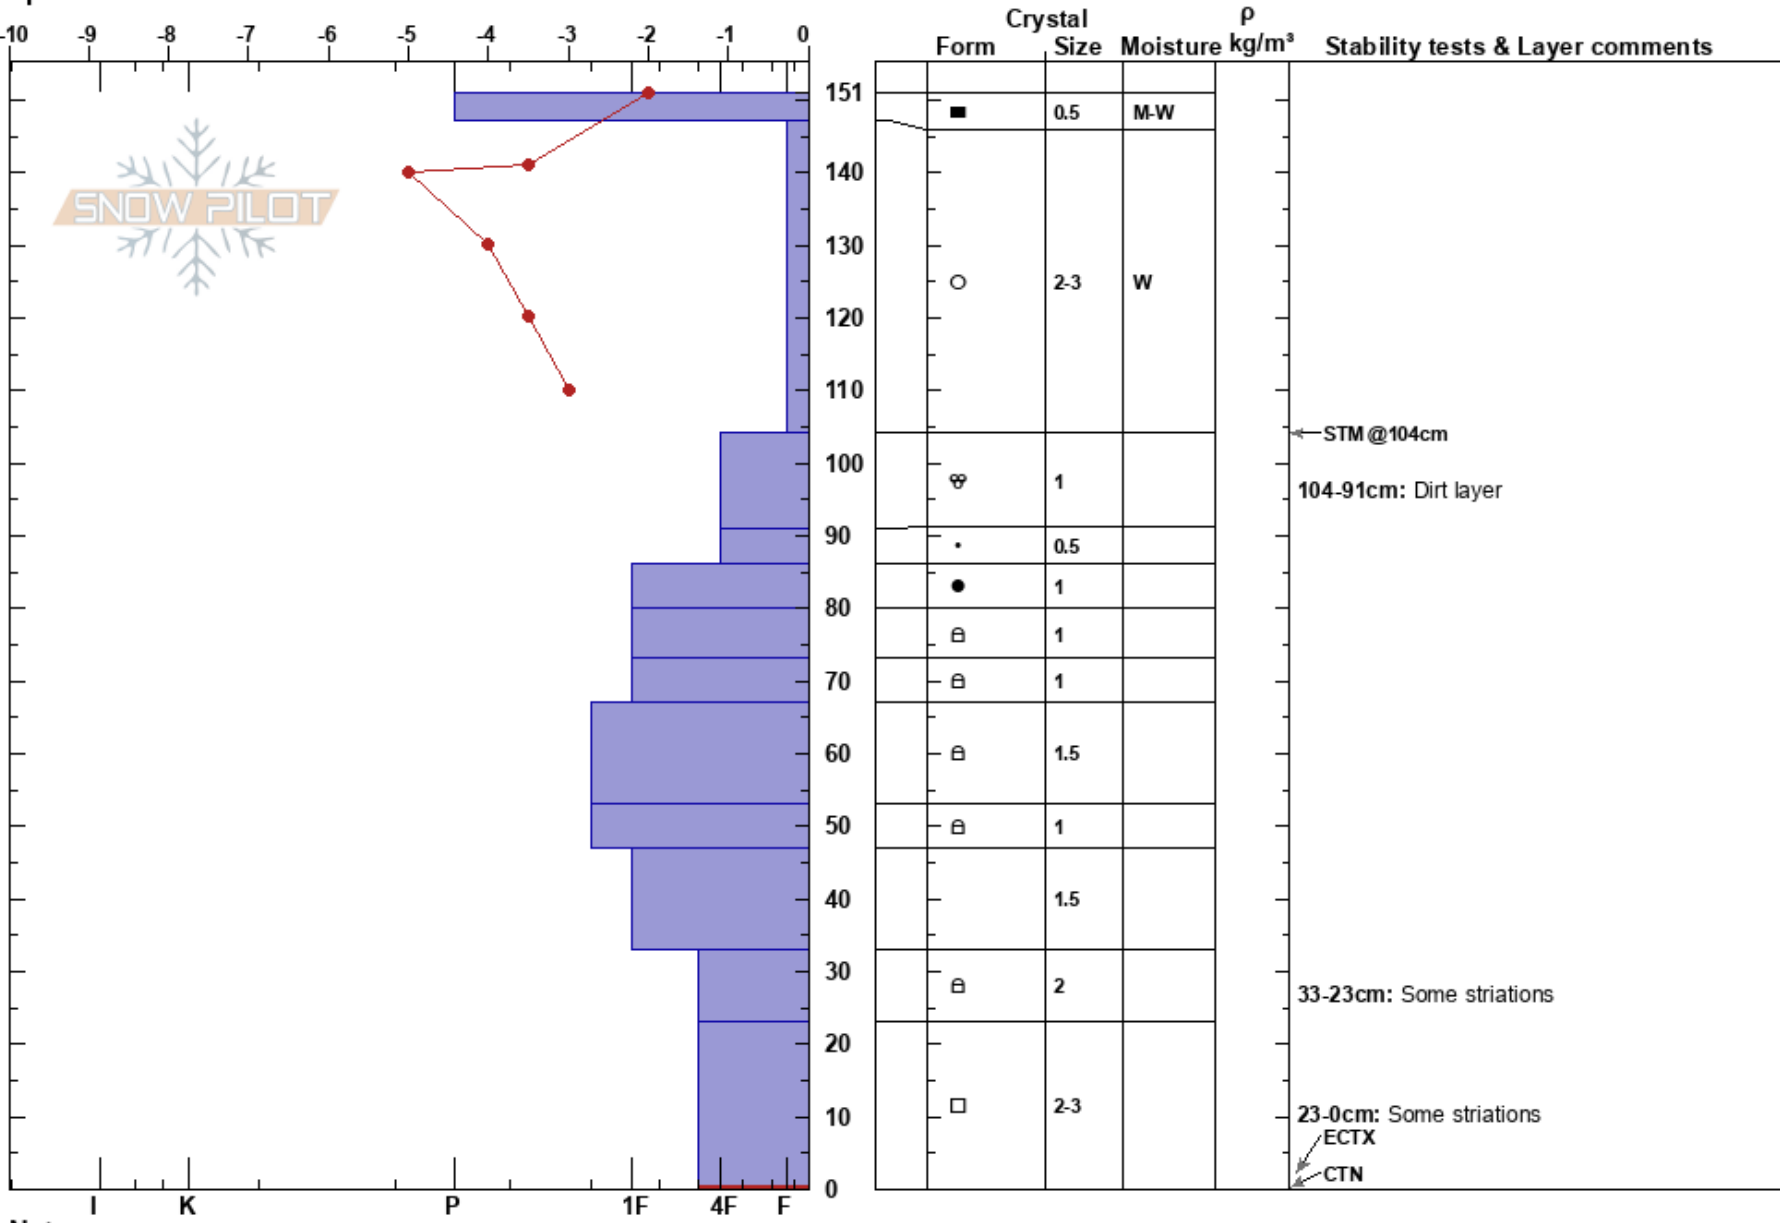

Nordic Bowl
 Wasatch Range
 UT
 Elevation: 9450 ft
 Aspect: NW
 Specifics:

Kim Loosemore
 03/13/2018 - 12:42pm
 Co-ord:
 Slope Angle: 26°
 Wind Loading:

Stability:
 Air Temperature: 3°C
 Sky Cover: FEW
 Precipitation: NO
 Wind: Calm

HS: 151
 104-91cm: Dirt layer
 33-23cm: Some striations
 23-0cm: Some striations
 23-0cm: Problematic layer

Notes: