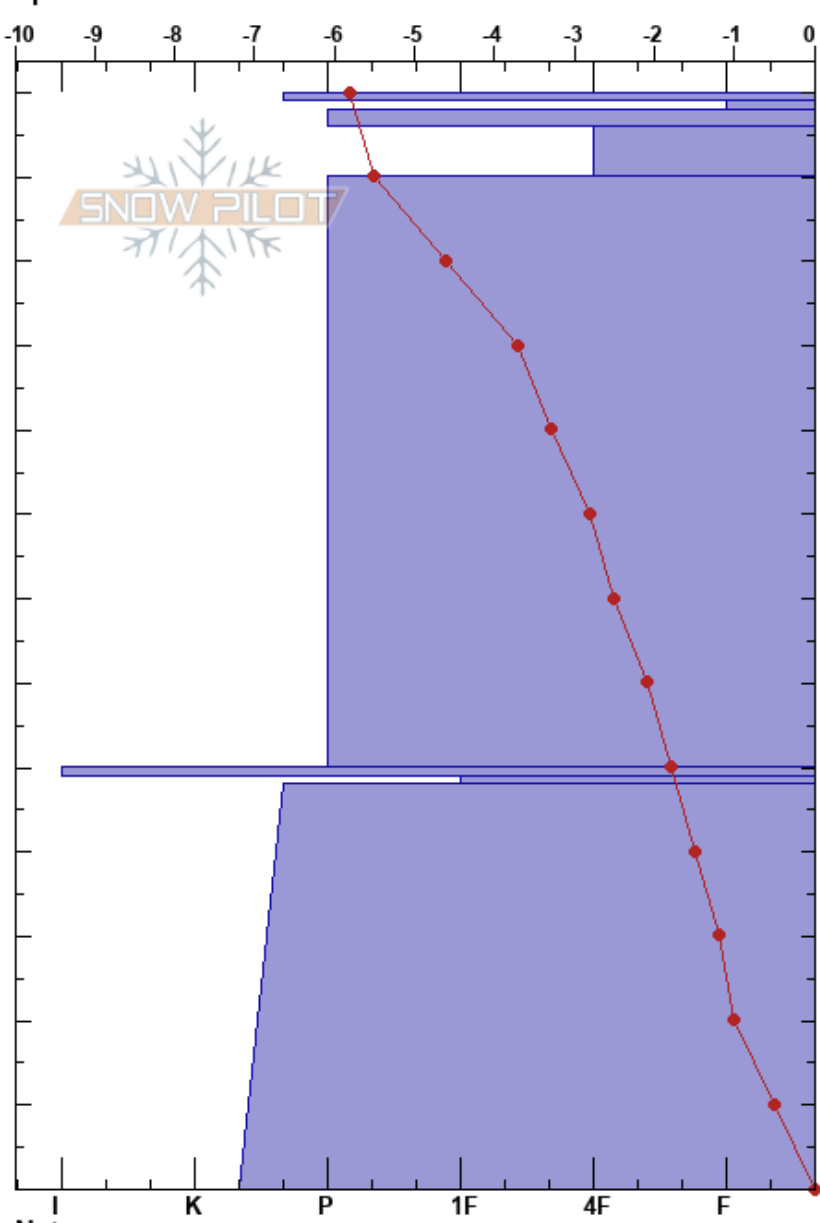

Steinegga
 Indre Fjordane
 Norway
 Elevation: 920 m
 Aspect: 270°
 Specifics:

Knut Inge Orset
 13/03/2018 - 00:01
 Co-ord: 32V 353346E 6827099N
 Slope Angle: 5°
 Wind Loading:

Stability:
 Air Temperature: -2.3°C
 Sky Cover:
 Precipitation: NO
 Wind: Light Breeze

HS:130
 Layer Notes:
 126-120cm: Problematic layer
 48-0cm: Smelteformer, skarelag, kan

Form	Crystal		Moisture	ρ kg/m ³	Stability tests & Layer comments
	Size				
•	0.5				
/ (∅)	1				
•	0.5				
□	1.5				
• (□)	0.5				
⊙					
☼	1.5				
⊙					

48-0cm: Smelteformer, skarelag, kan

Notes: