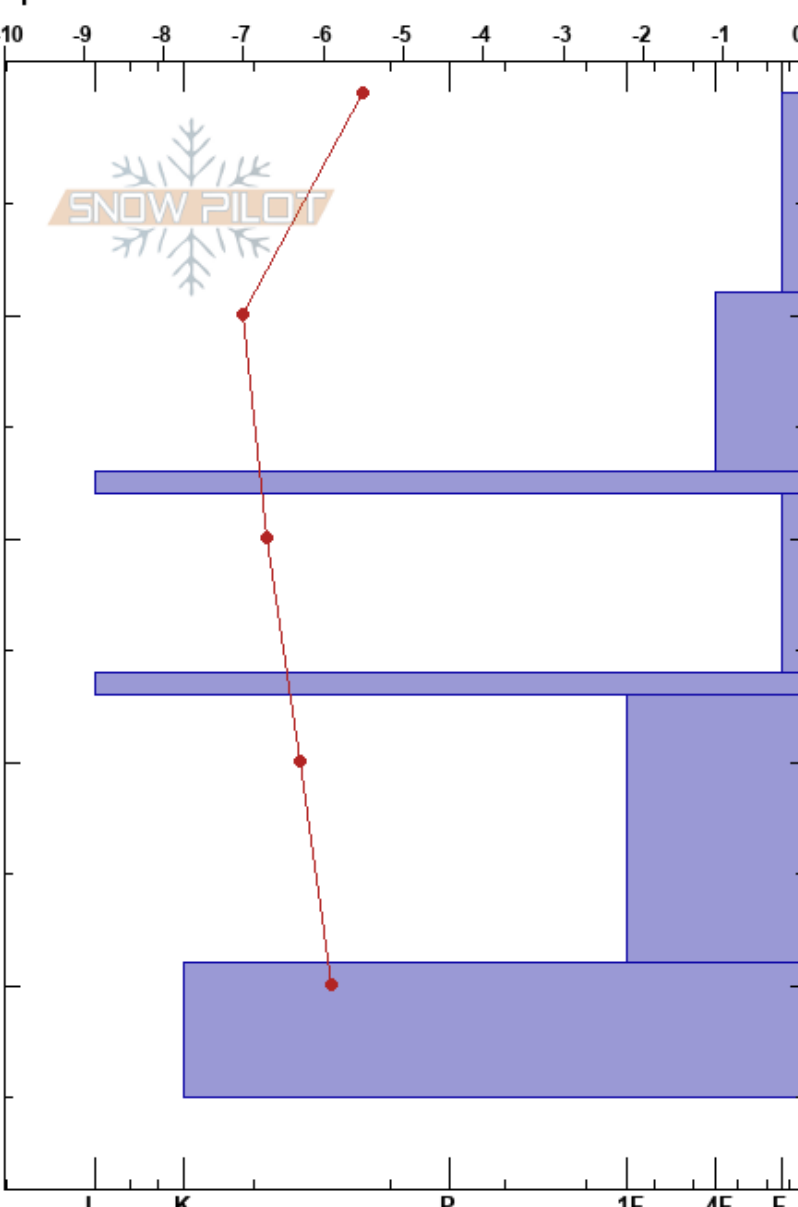

Pyramiden
 Sylarna
 Sweden
 Elevation: 1437 m
 Aspect: N
 Specifics:

Oskar Brodén
 13/03/2018 - 12:34
 Co-ord:
 Slope Angle: 18°
 Wind Loading:

Stability:
 Air Temperature:
 Sky Cover:
 Precipitation:
 Wind:

HS:100
 PF:35
 Layer Notes:

Form	Crystal		ρ kg/m ³	Stability tests & Layer comments
	Size	Moisture		
+	1.5	D		
/	1			
⊙⊙				← ECTN11 @18cm Upprepat 4 gånger
□	1-2			
⊙⊙				
^	2-3			
⊙⊙				
100				

Notes: