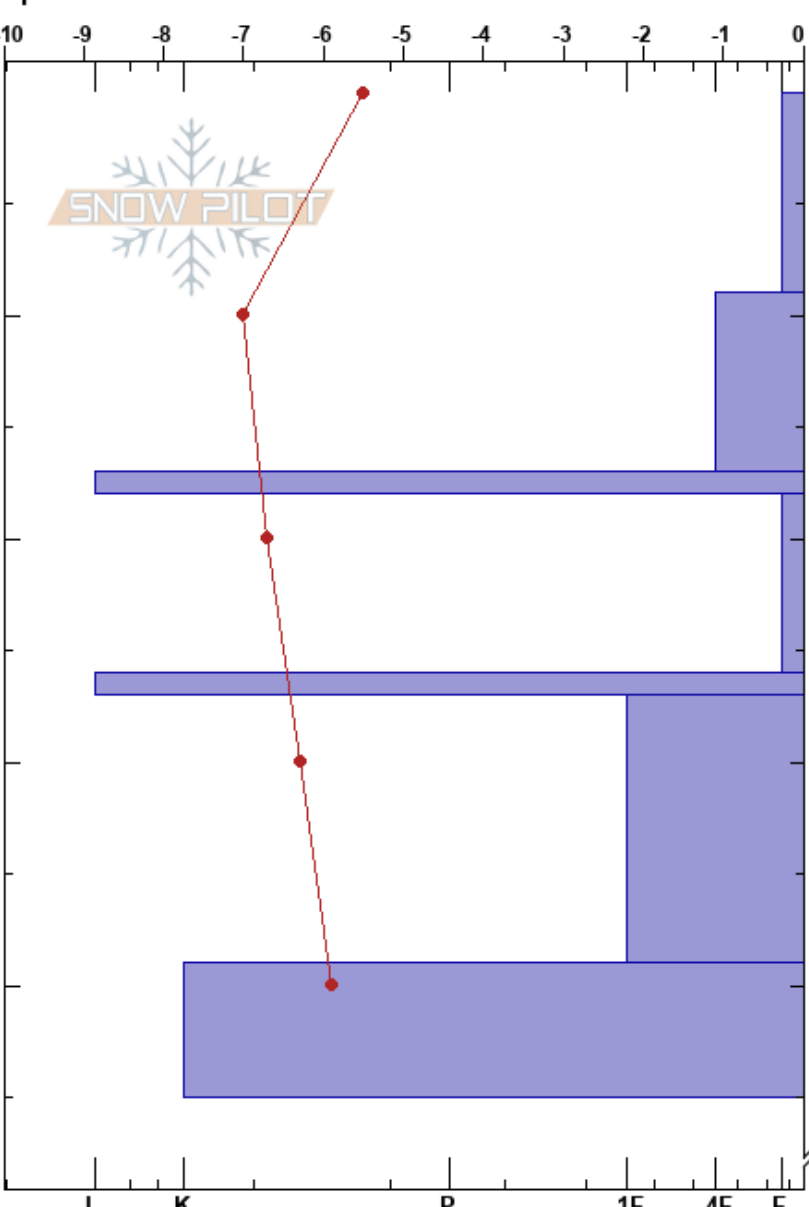

Pyramiden
 Sylarna
 Sweden
 Elevation: 1437 m
 Aspect: N
 Specifics:

Oskar Brodén
 13/03/2018 - 12:34
 Co-ord:
 Slope Angle: 18°
 Wind Loading:

Stability:
 Air Temperature:
 Sky Cover:
 Precipitation:
 Wind:

HS:100
 PF:35
 Layer Notes:

Form	Crystal		ρ kg/m ³	Stability tests & Layer comments
	Size	Moisture		
+	1.5	D		
/	1			
⊙⊙				← ECTN11 @18cm Upprepat 4 gånger
□	1-2			
⊙⊙				
^	2-3			
⊙⊙				
100				

Notes: