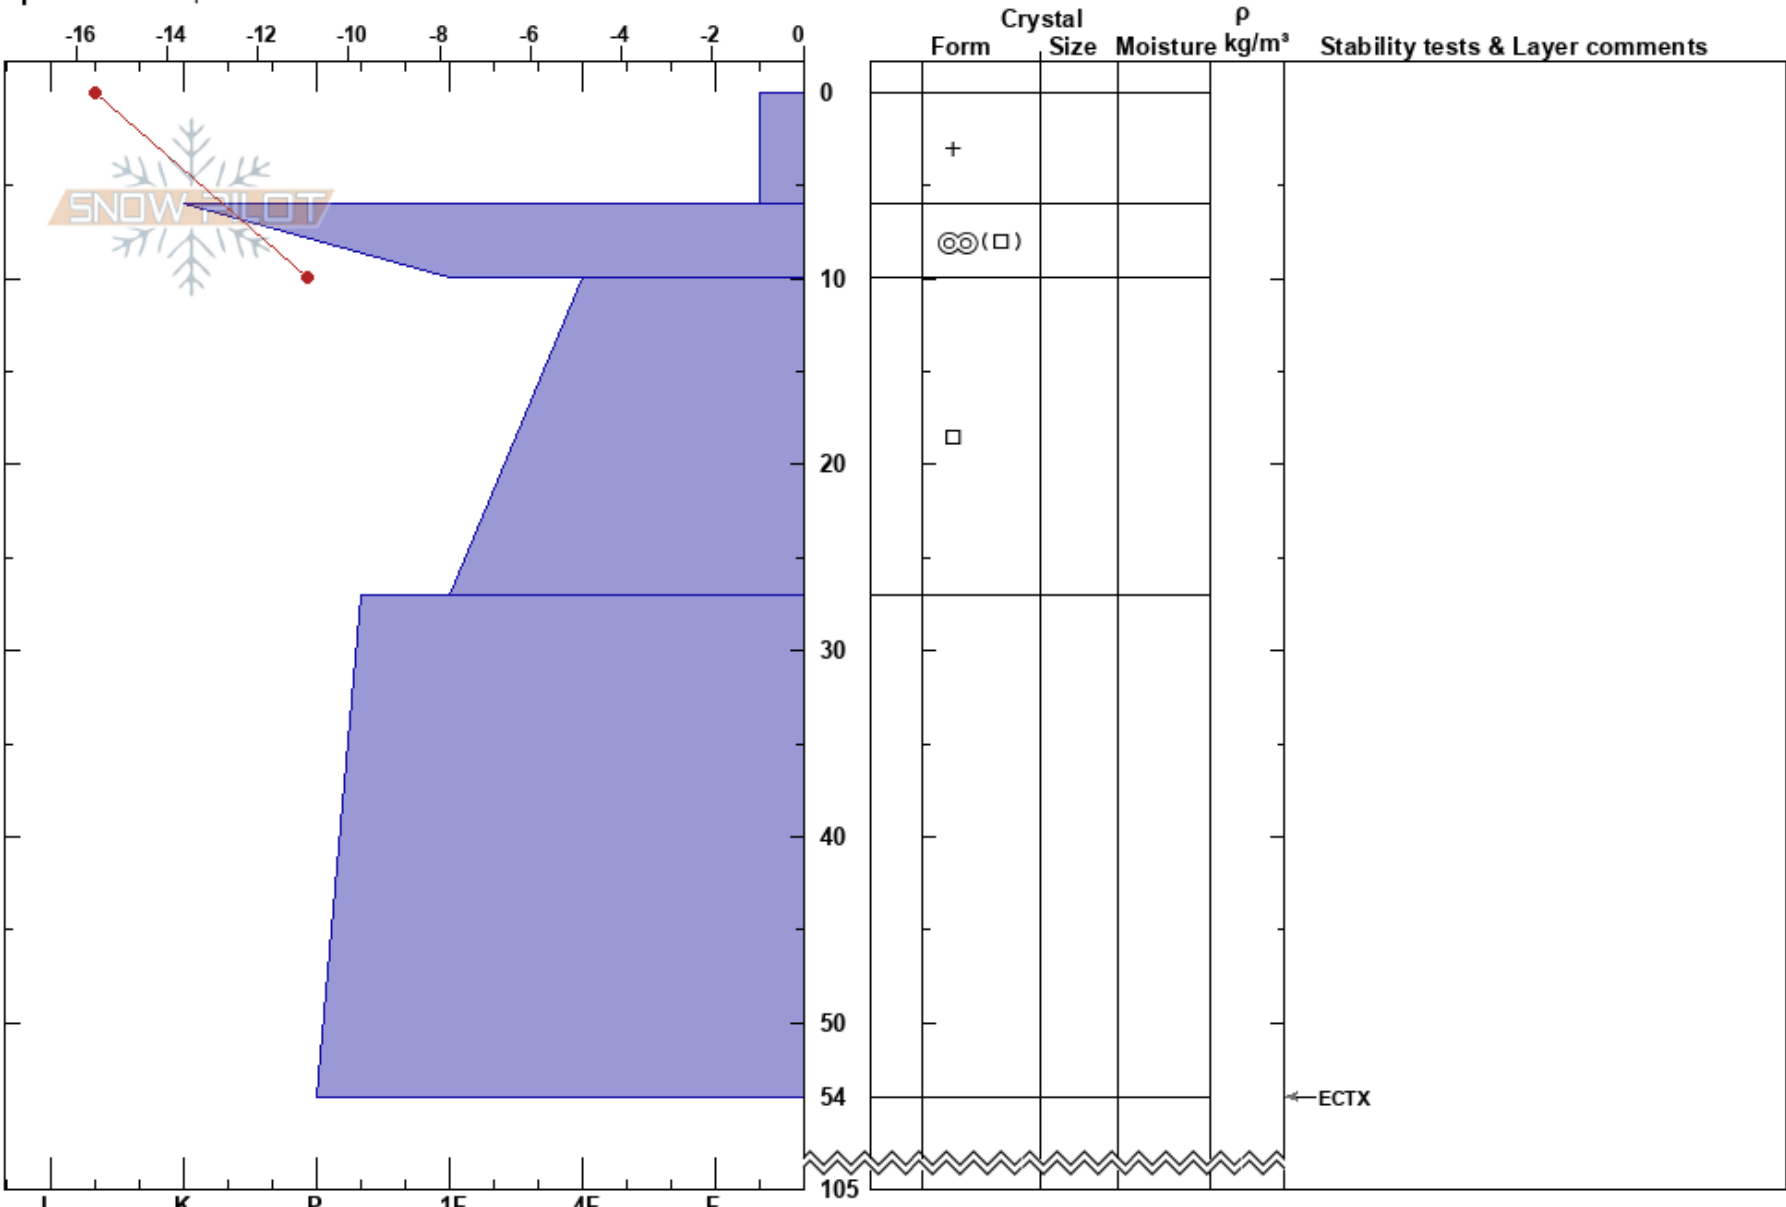

GearggecorrUN  
 Abisko  
 Sweden  
**Elevation:**  
**Aspect:** NE  
**Specifics:** Poor pit location

Stefan Hedlund  
 13/03/2018 - 00:01  
**Co-ord:** 34W 391669E 7591176N  
**Slope Angle:** 21°  
**Wind Loading:**

**Stability:** Very Good **HS:**105 **Layer Notes:**  
**Air Temperature:** -11.5°C **PF:**10  
**Sky Cover:** SCT  
**Precipitation:** NO  
**Wind:** Calm

Notes: