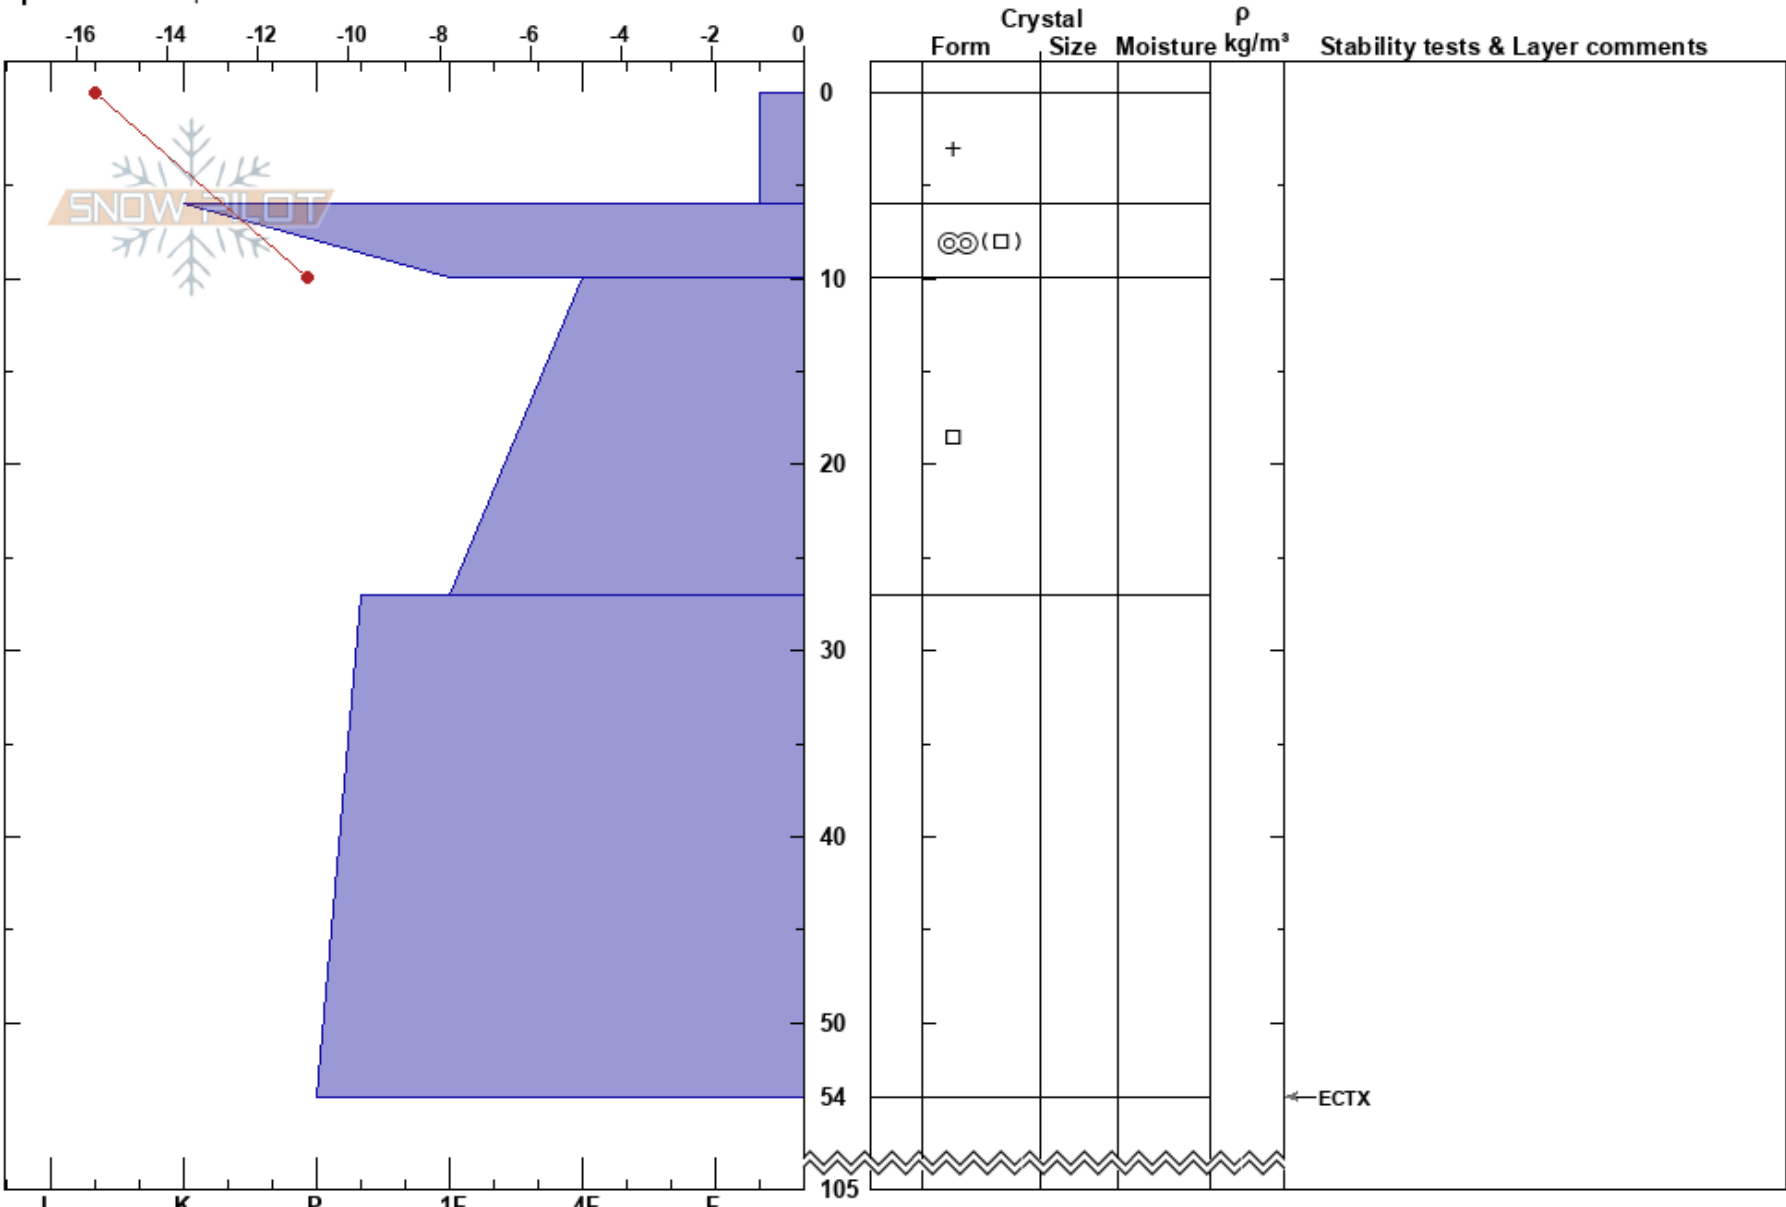

GearggecorrUN
 Abisko
 Sweden
Elevation:
Aspect: NE
Specifics: Poor pit location

Stefan Hedlund
 13/03/2018 - 00:01
Co-ord: 34W 391669E 7591176N
Slope Angle: 21°
Wind Loading:

Stability: Very Good **HS:**105 **Layer Notes:**
Air Temperature: -11.5°C **PF:**10
Sky Cover: SCT
Precipitation: NO
Wind: Calm