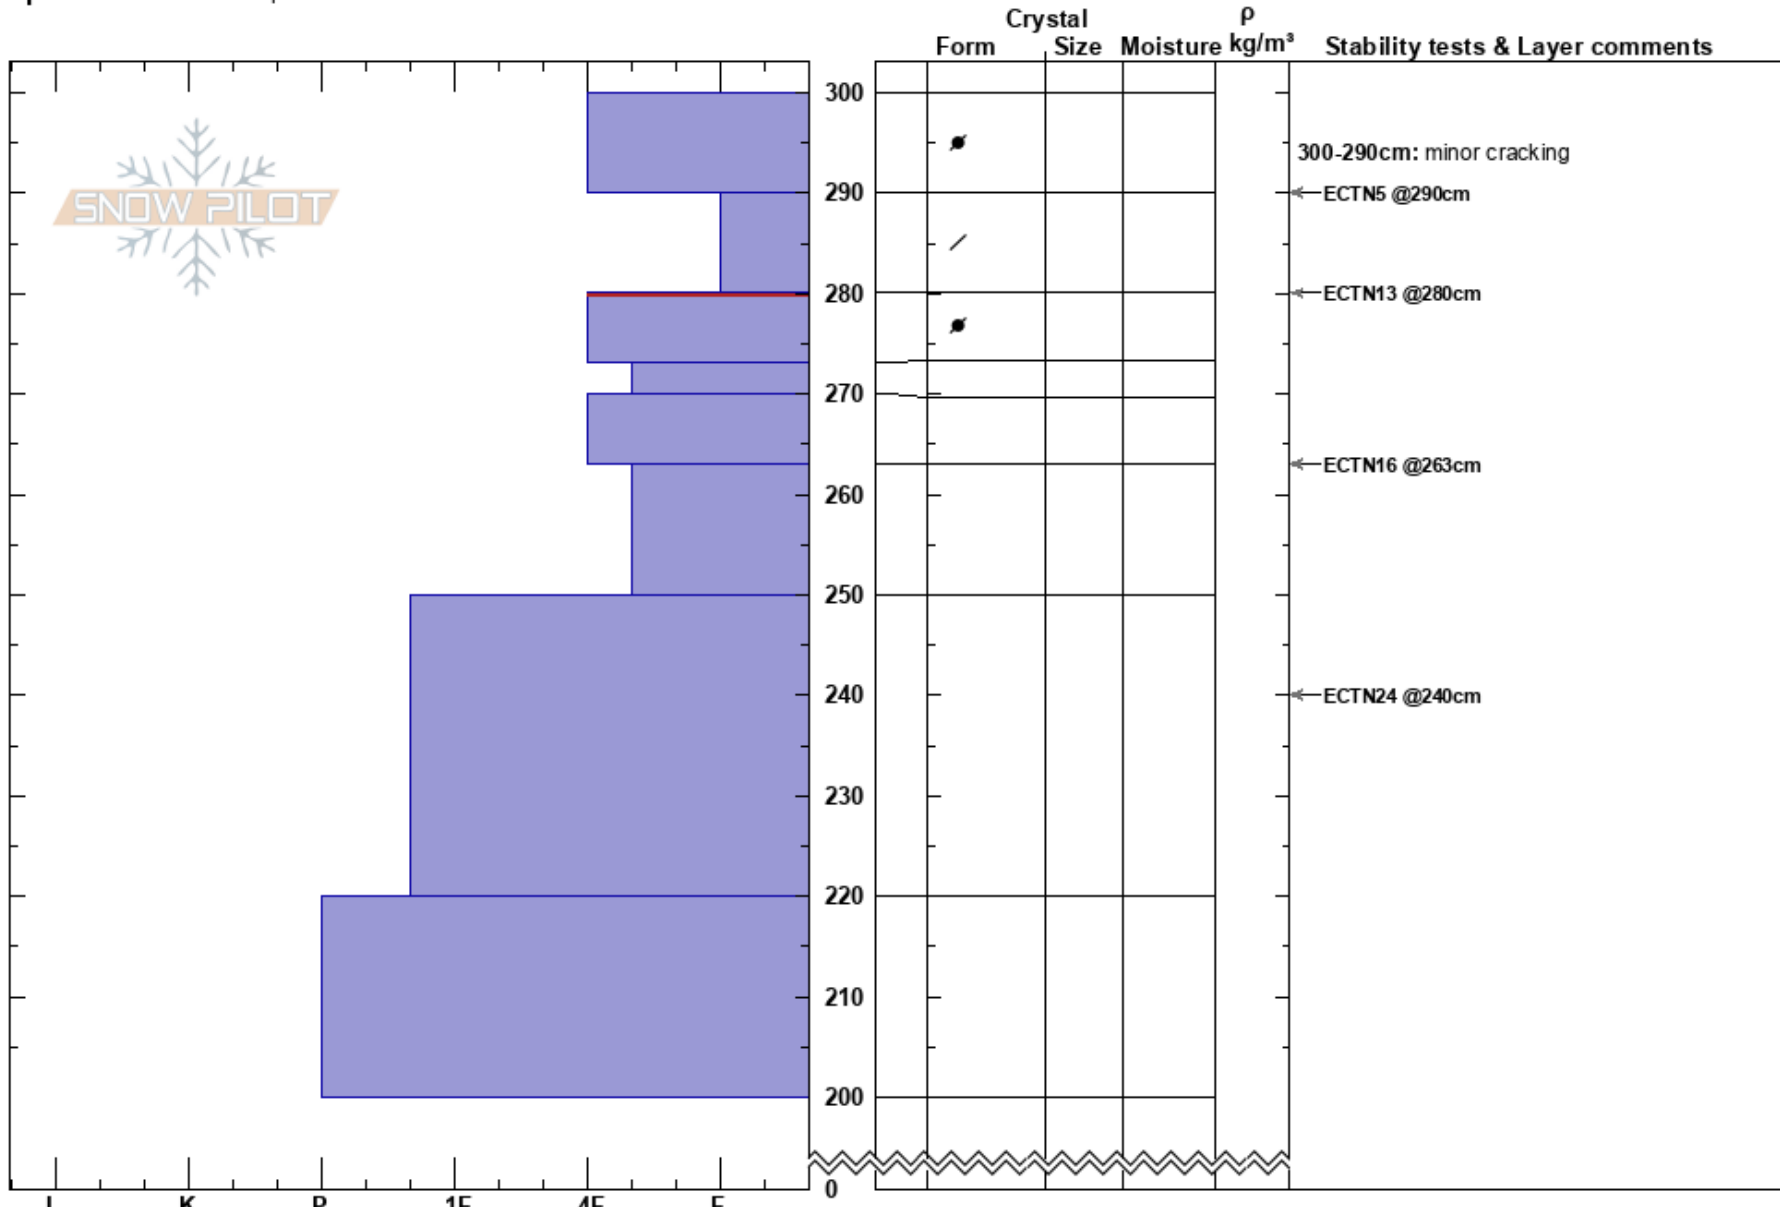

north bowl Abiathar  
 Absaroka Range  
 MT  
 Elevation: 9450 ft  
 Aspect: 7°  
 Specifics: We skied slope

Beau Fredlund  
 03/12/2018 - 11:00am  
 Co-ord: 44.97808N, -110.02950E  
 Slope Angle: 31°  
 Wind Loading:

Stability: HS:300  
 Air Temperature: 300-290cm: minor cracking  
 Sky Cover: 280-273cm: Problematic layer  
 Precipitation:  
 Wind:

Notes: