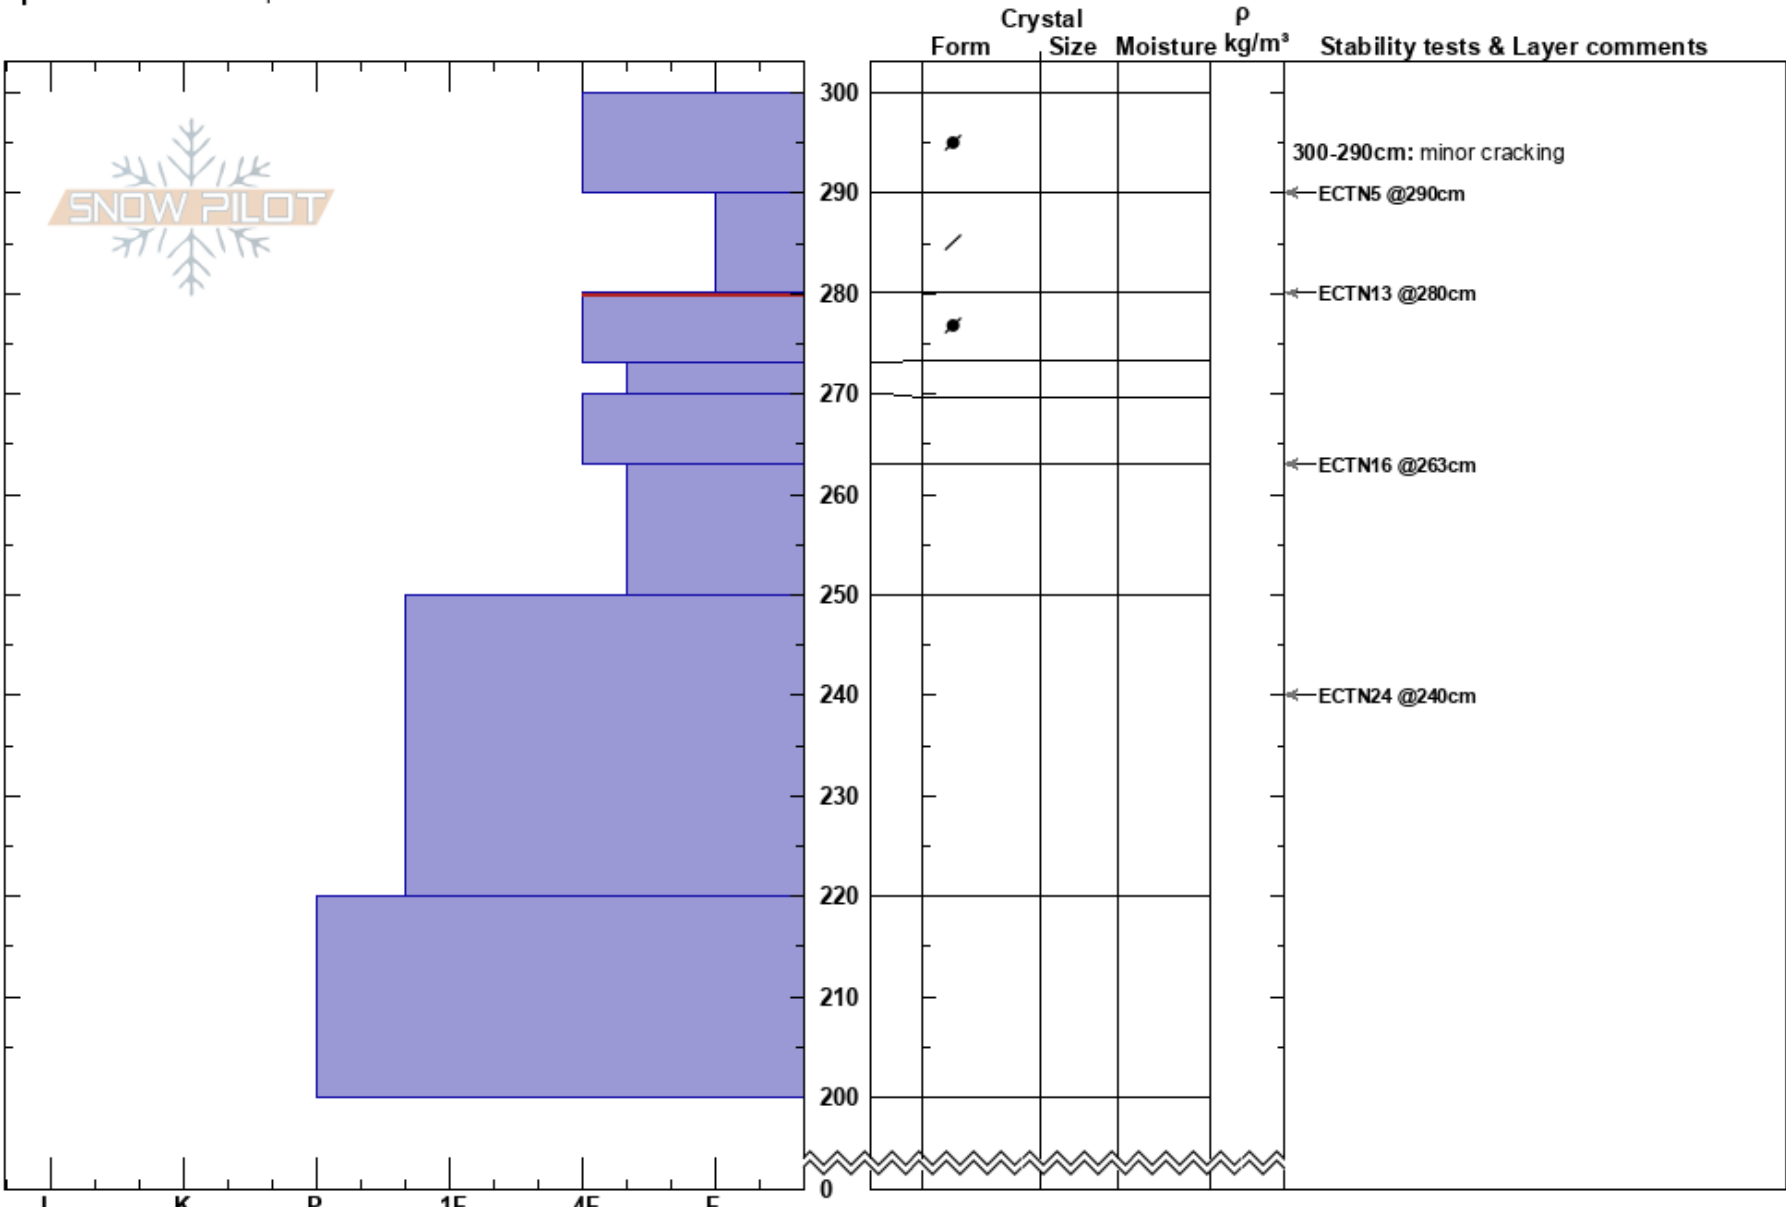

north bowl Abiathar
 Absaroka Range
 MT
 Elevation: 9450 ft
 Aspect: 7°
 Specifics: We skied slope

Beau Fredlund
 03/12/2018 - 11:00am
 Co-ord: 44.97808N, -110.02950E
 Slope Angle: 31°
 Wind Loading:

Stability: HS:300
 Air Temperature: 300-290cm: minor cracking
 Sky Cover: 280-273cm: Problematic layer
 Precipitation:
 Wind: