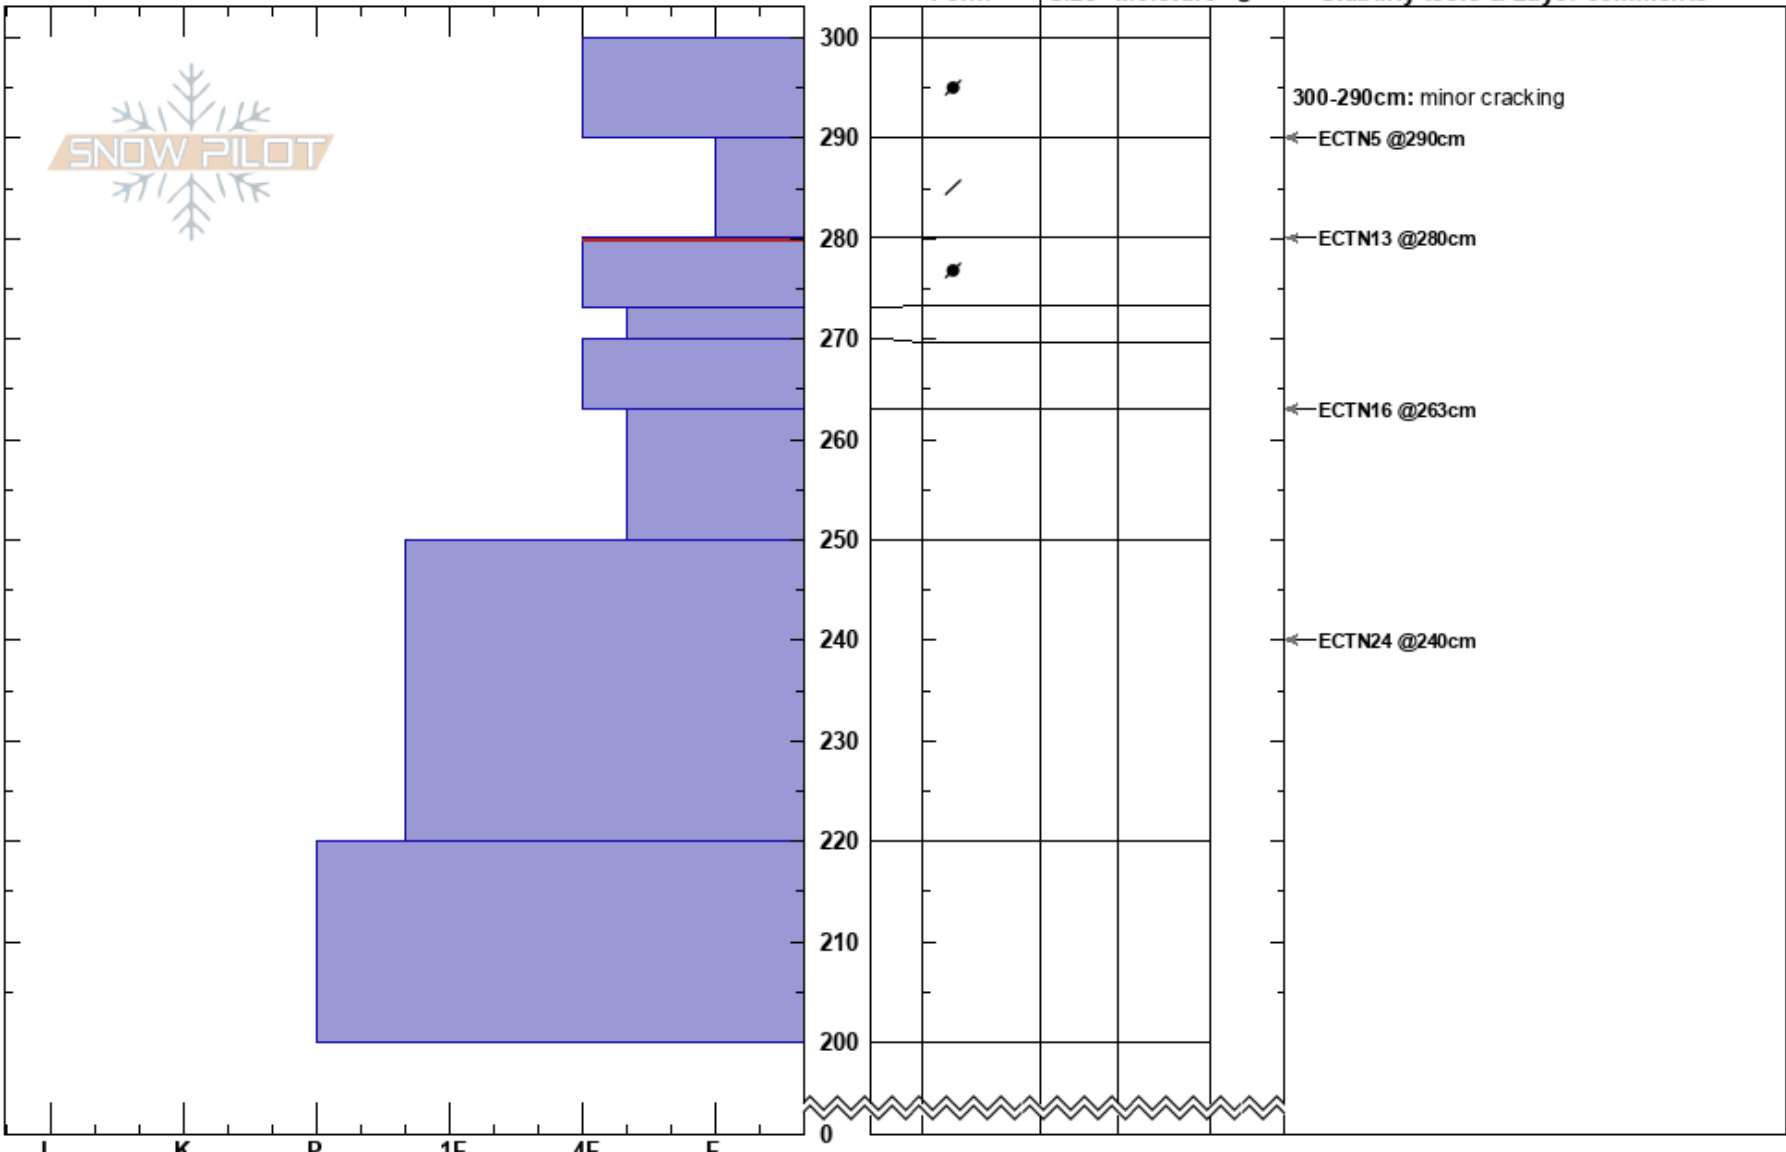

north bowl Abiathar
 Absaroka Range
 MT
 Elevation: 9450 ft
 Aspect: 7°
 Specifics: We skied slope

Beau Fredlund
 03/12/2018 - 11:00am
 Co-ord: 44.97808N, -110.02950E
 Slope Angle: 31°
 Wind Loading:

Stability: HS:300
 Air Temperature: 300-290cm: minor cracking
 Sky Cover: 280-273cm: Problematic layer
 Precipitation:
 Wind: