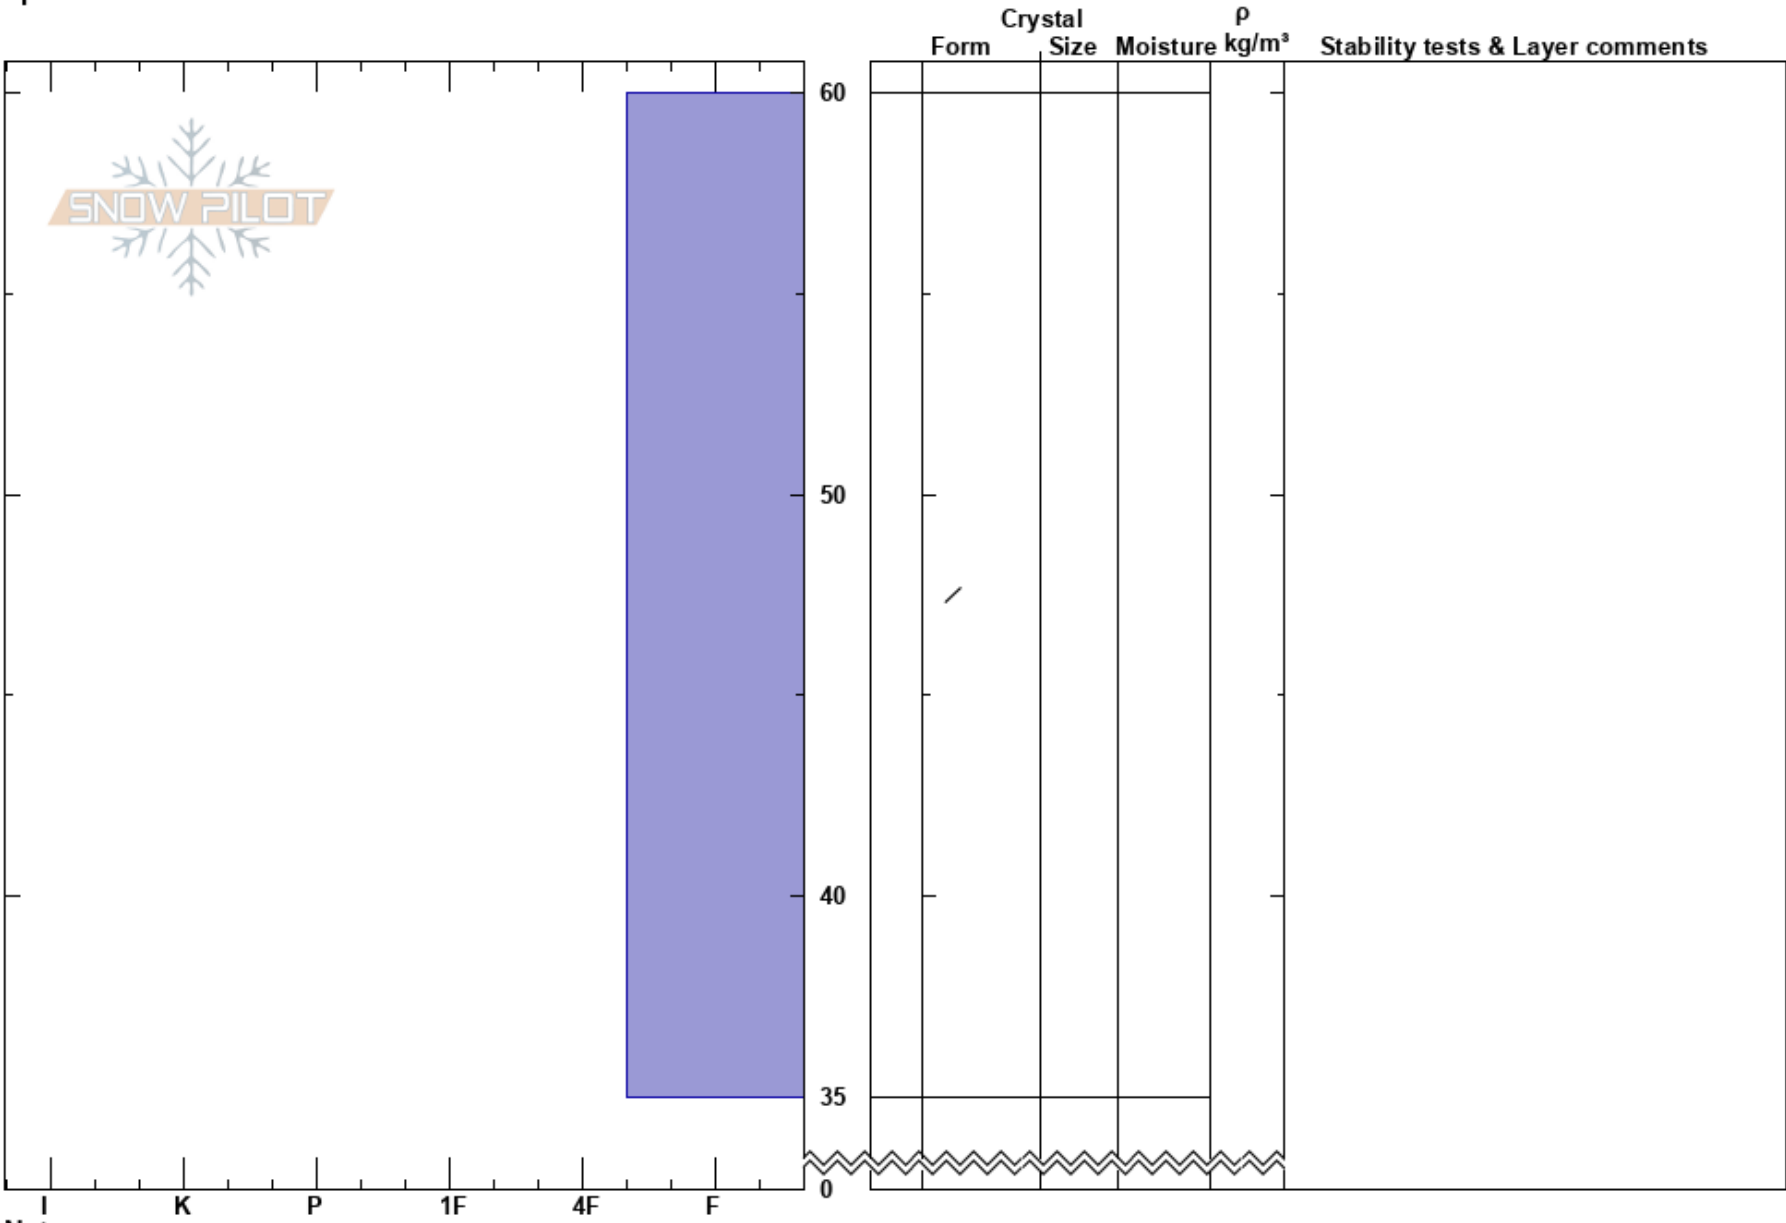

Sundance perimeter
 Southern Wasatch
 UT
 Elevation: 8000 ft
 Aspect: 80°
 Specifics:

Drew Hardesty
 03/12/2018 - 2:00pm
 Co-ord:
 Slope Angle: 35°
 Wind Loading:

Stability:
 Air Temperature:
 Sky Cover:
 Precipitation:
 Wind:

HS:60 Layer Notes:

Notes: