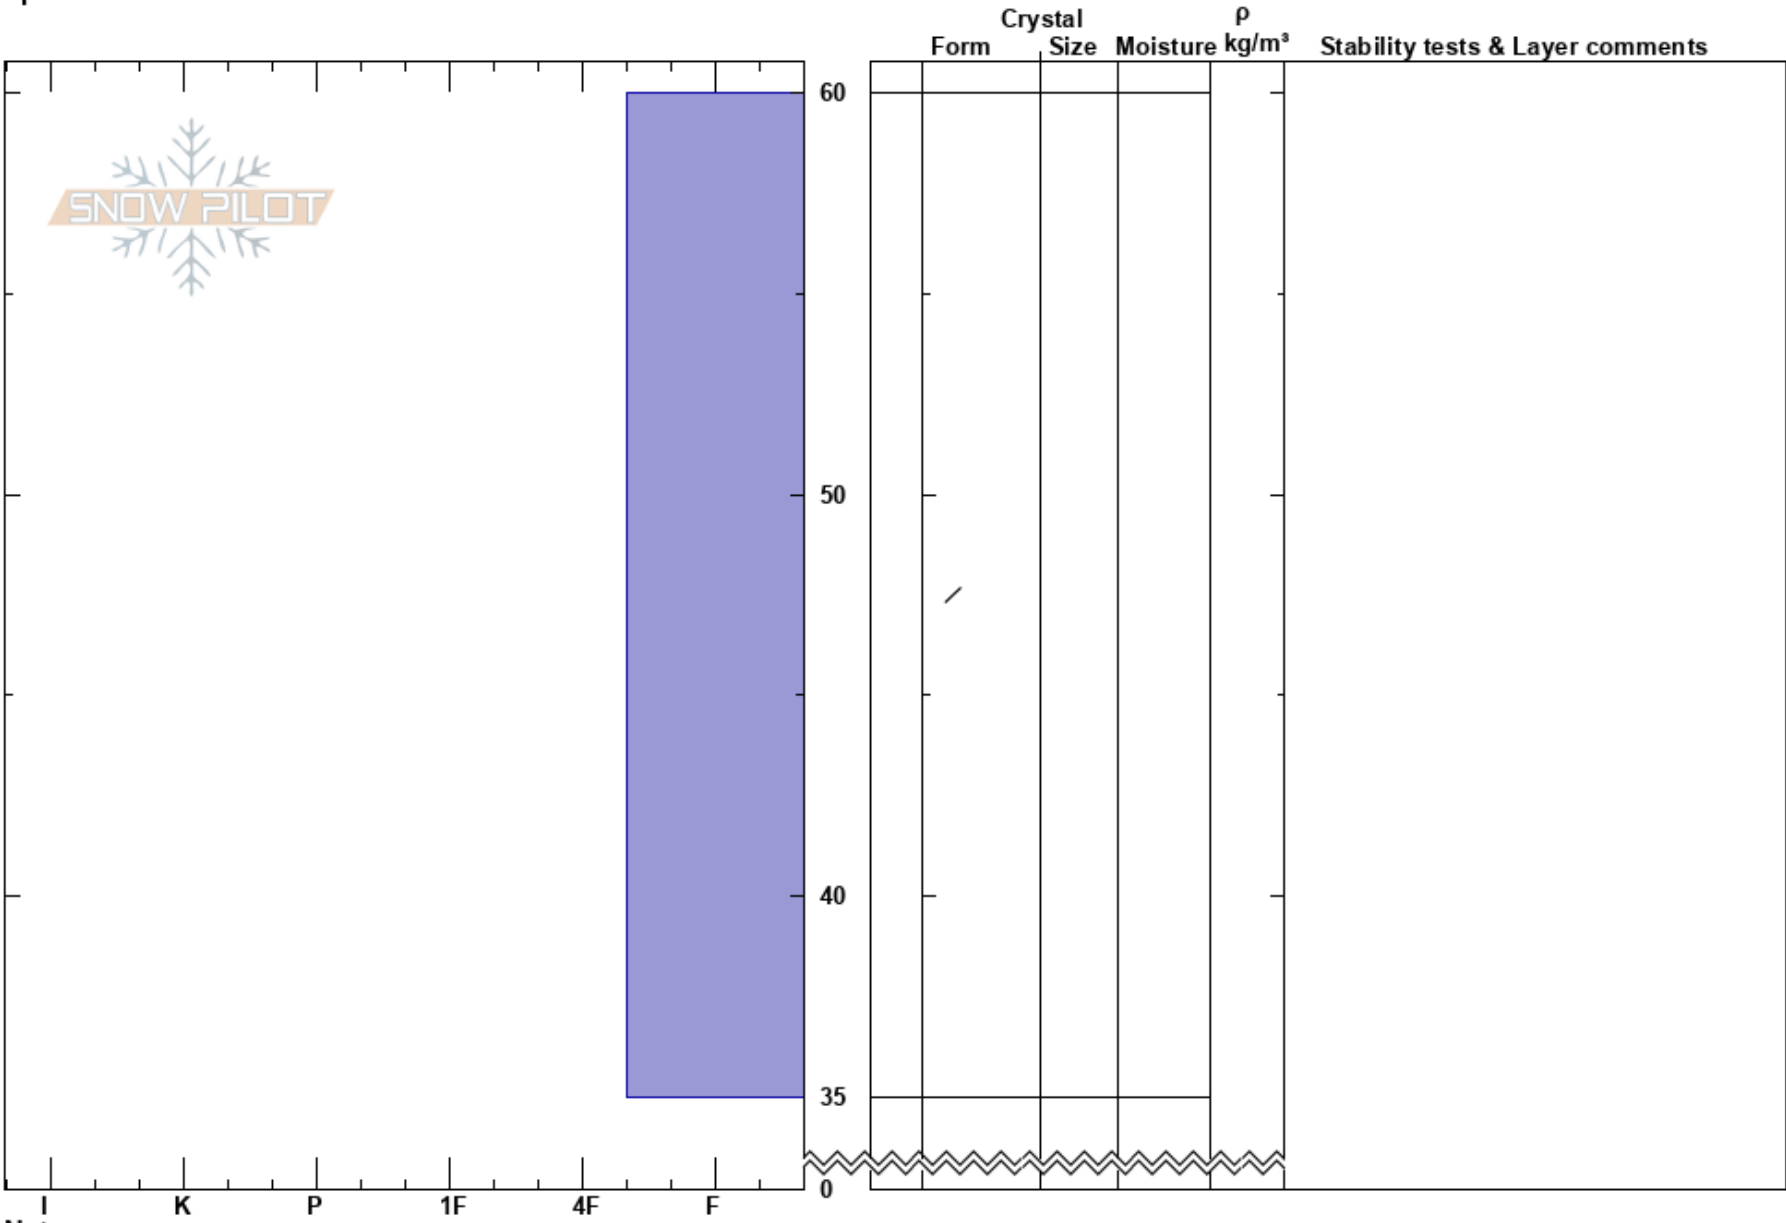

Sundance perimeter
Southern Wasatch
UT
Elevation: 8000 ft
Aspect: 80°
Specifics:

Drew Hardesty
03/12/2018 - 2:00pm
Co-ord:
Slope Angle: 35°
Wind Loading:

Stability:
Air Temperature:
Sky Cover:
Precipitation:
Wind:

HS:60 Layer Notes:

Notes: