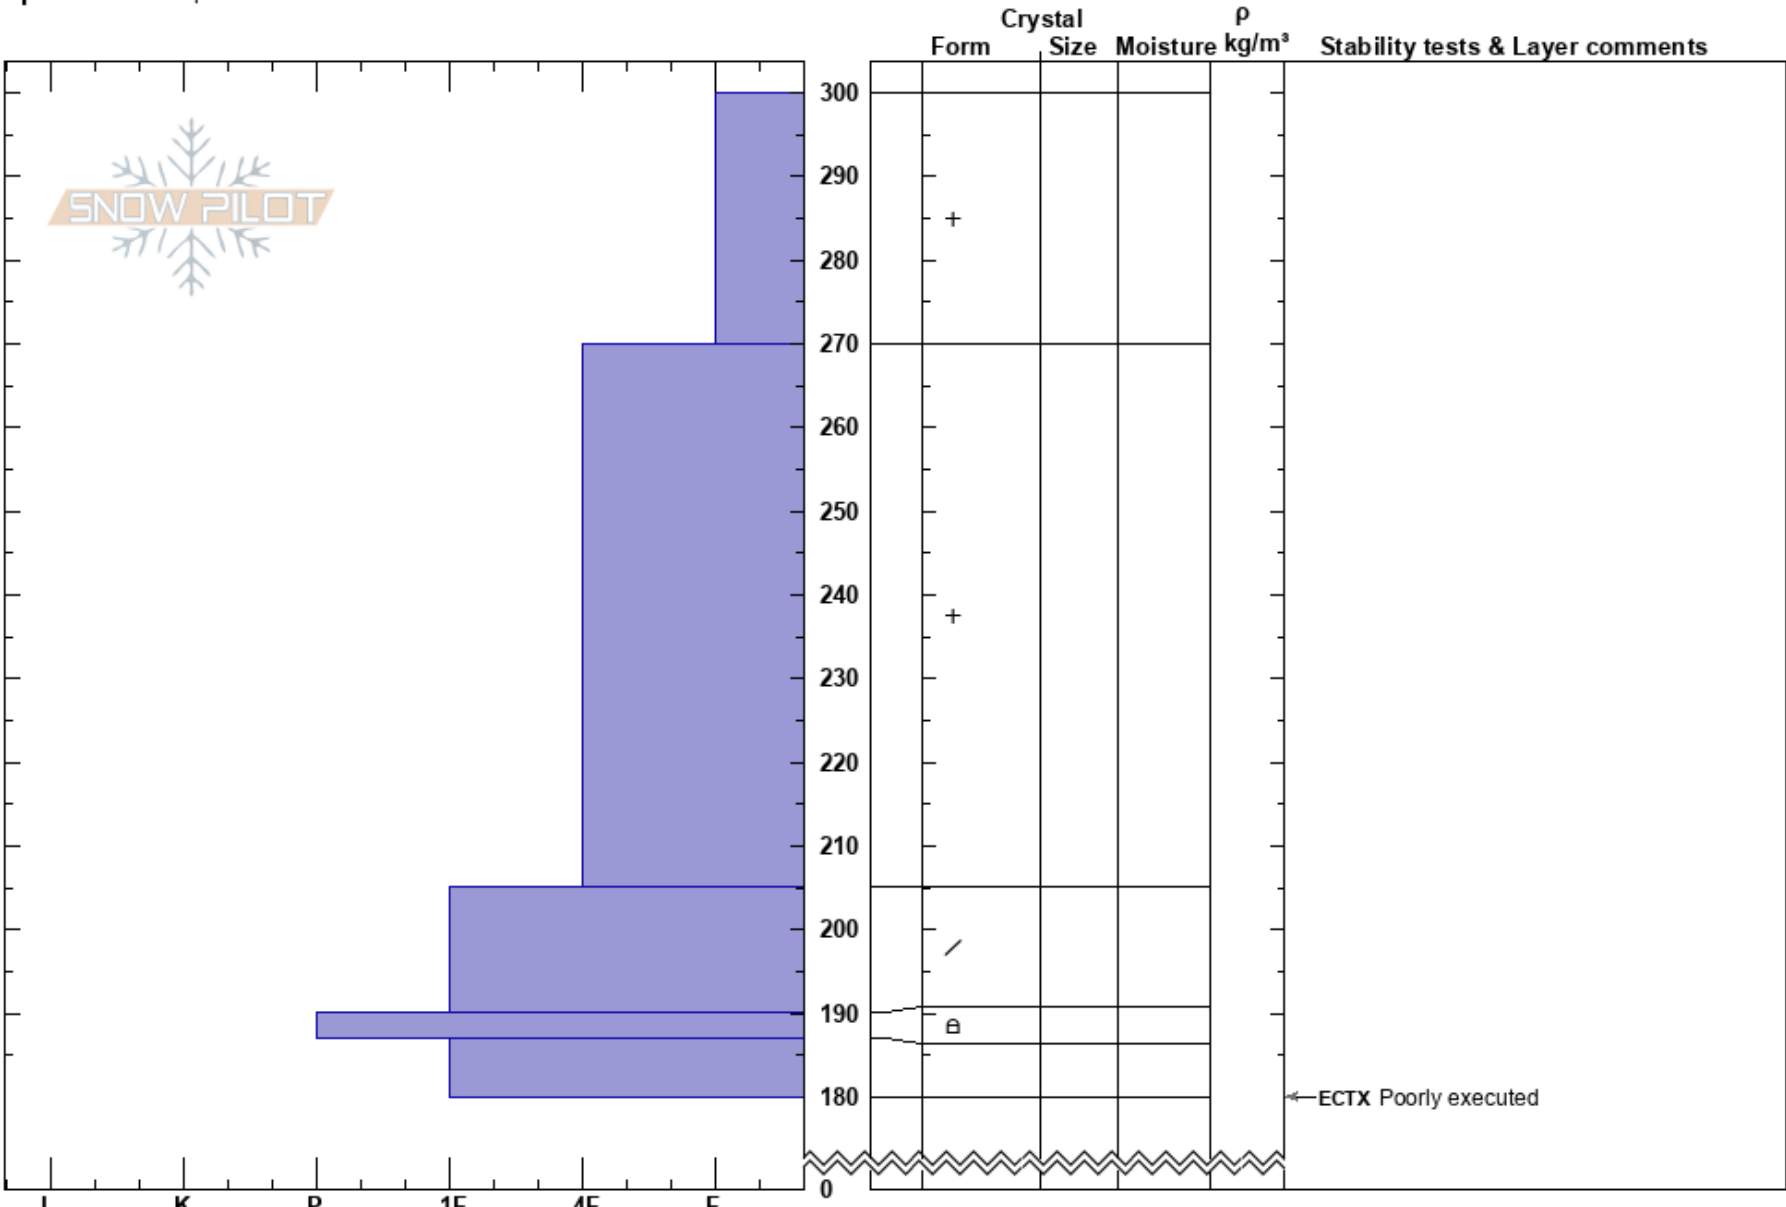

Sunburst  
 Kenai Mountains  
 AK  
**Elevation:** 3200 ft  
**Aspect:** 225°  
**Specifics:** Poor pit location

Conor Roland-Chicvara  
 03/12/2018 - 3:30pm  
**Co-ord:** 60.76093N, -149.18085W  
**Slope Angle:** 44°  
**Wind Loading:** yes

**Stability:**  
**Air Temperature:**  
**Sky Cover:** BKN  
**Precipitation:** NO  
**Wind:** Calm

**HS:**300  
**PF:**50 190-187cm:Problematic layer

Notes: