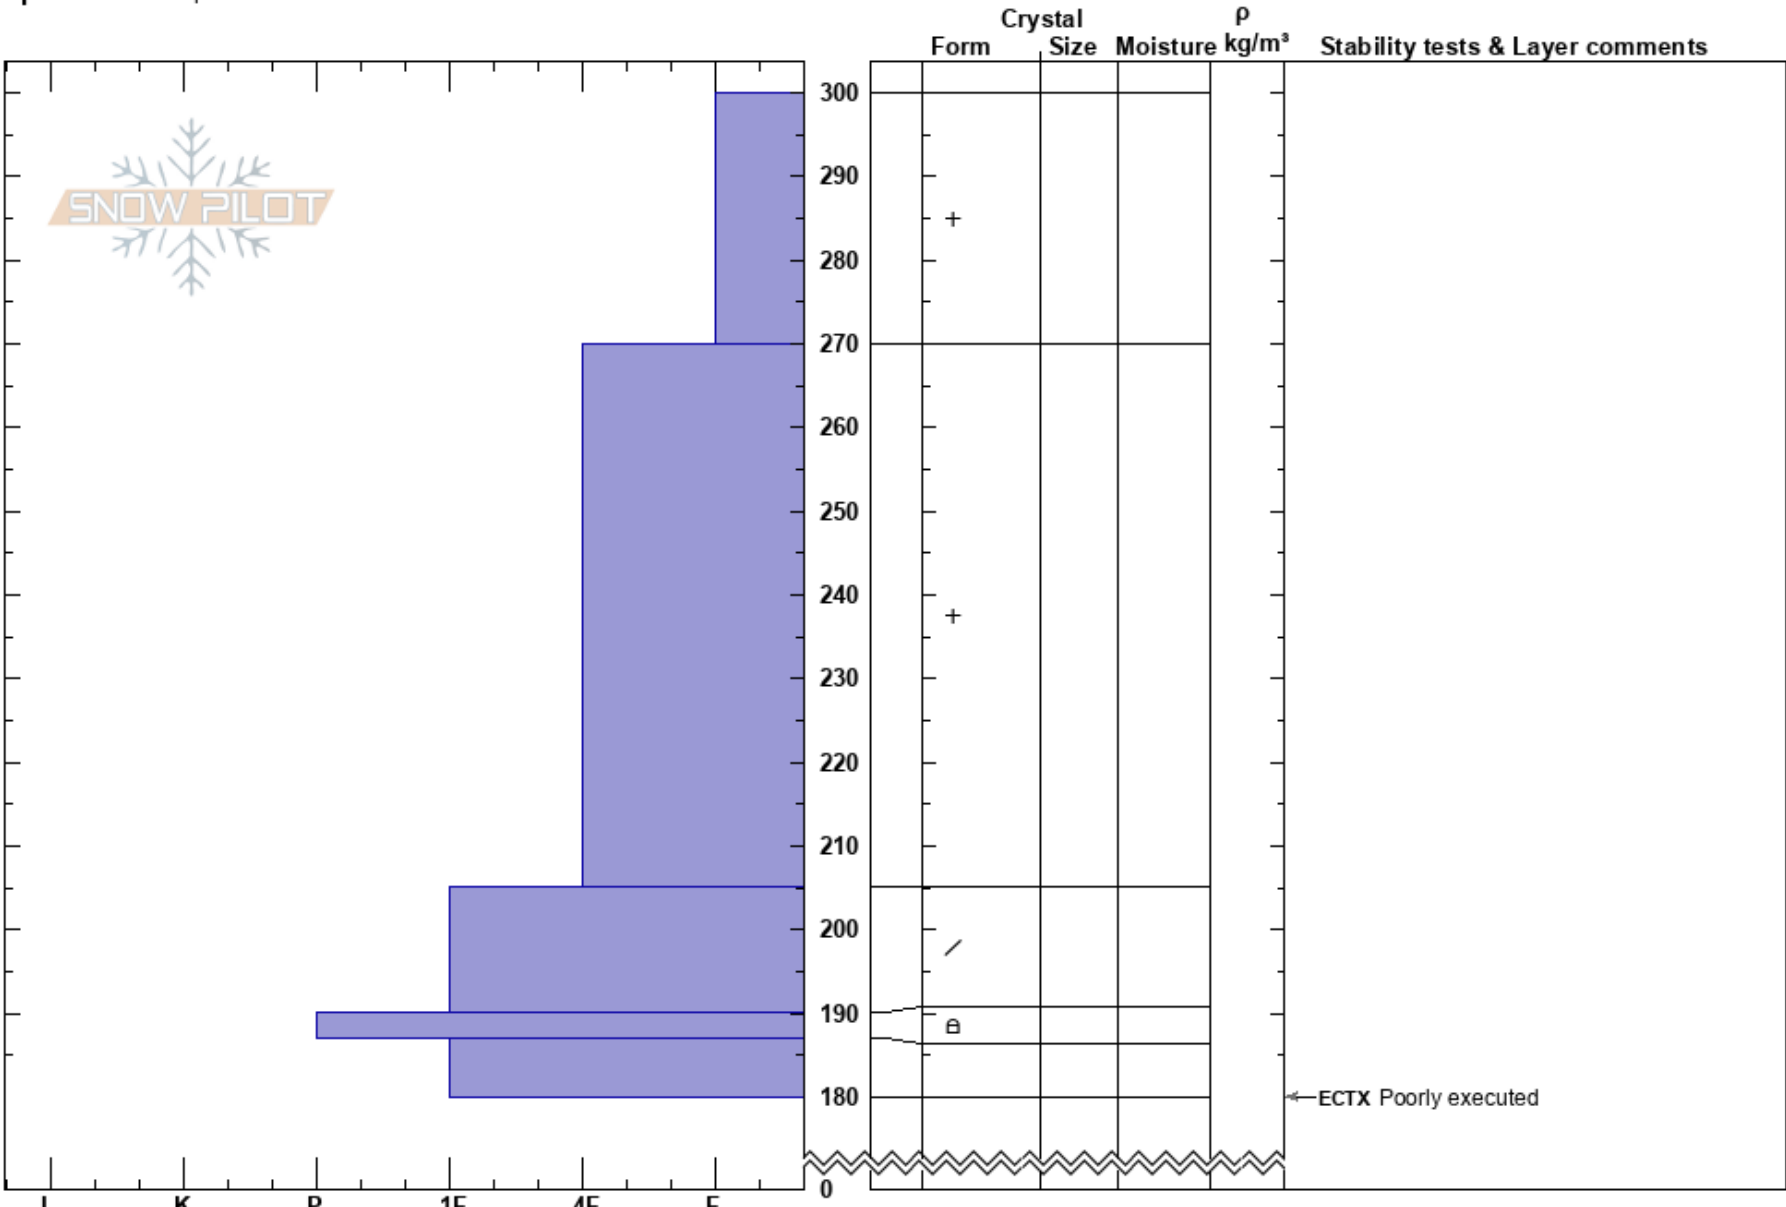

Sunburst
 Kenai Mountains
 AK
 Elevation: 3200 ft
 Aspect: 225°
 Specifics: Poor pit location

Conor Roland-Chicvara
 03/12/2018 - 3:30pm
 Co-ord: 60.76093N, -149.18085W
 Slope Angle: 44°
 Wind Loading: yes

Stability: **HS:300**
 Air Temperature: **PF:50** 190-187cm:Problematic layer
 Sky Cover: BKN
 Precipitation: NO
 Wind: Calm

Notes: