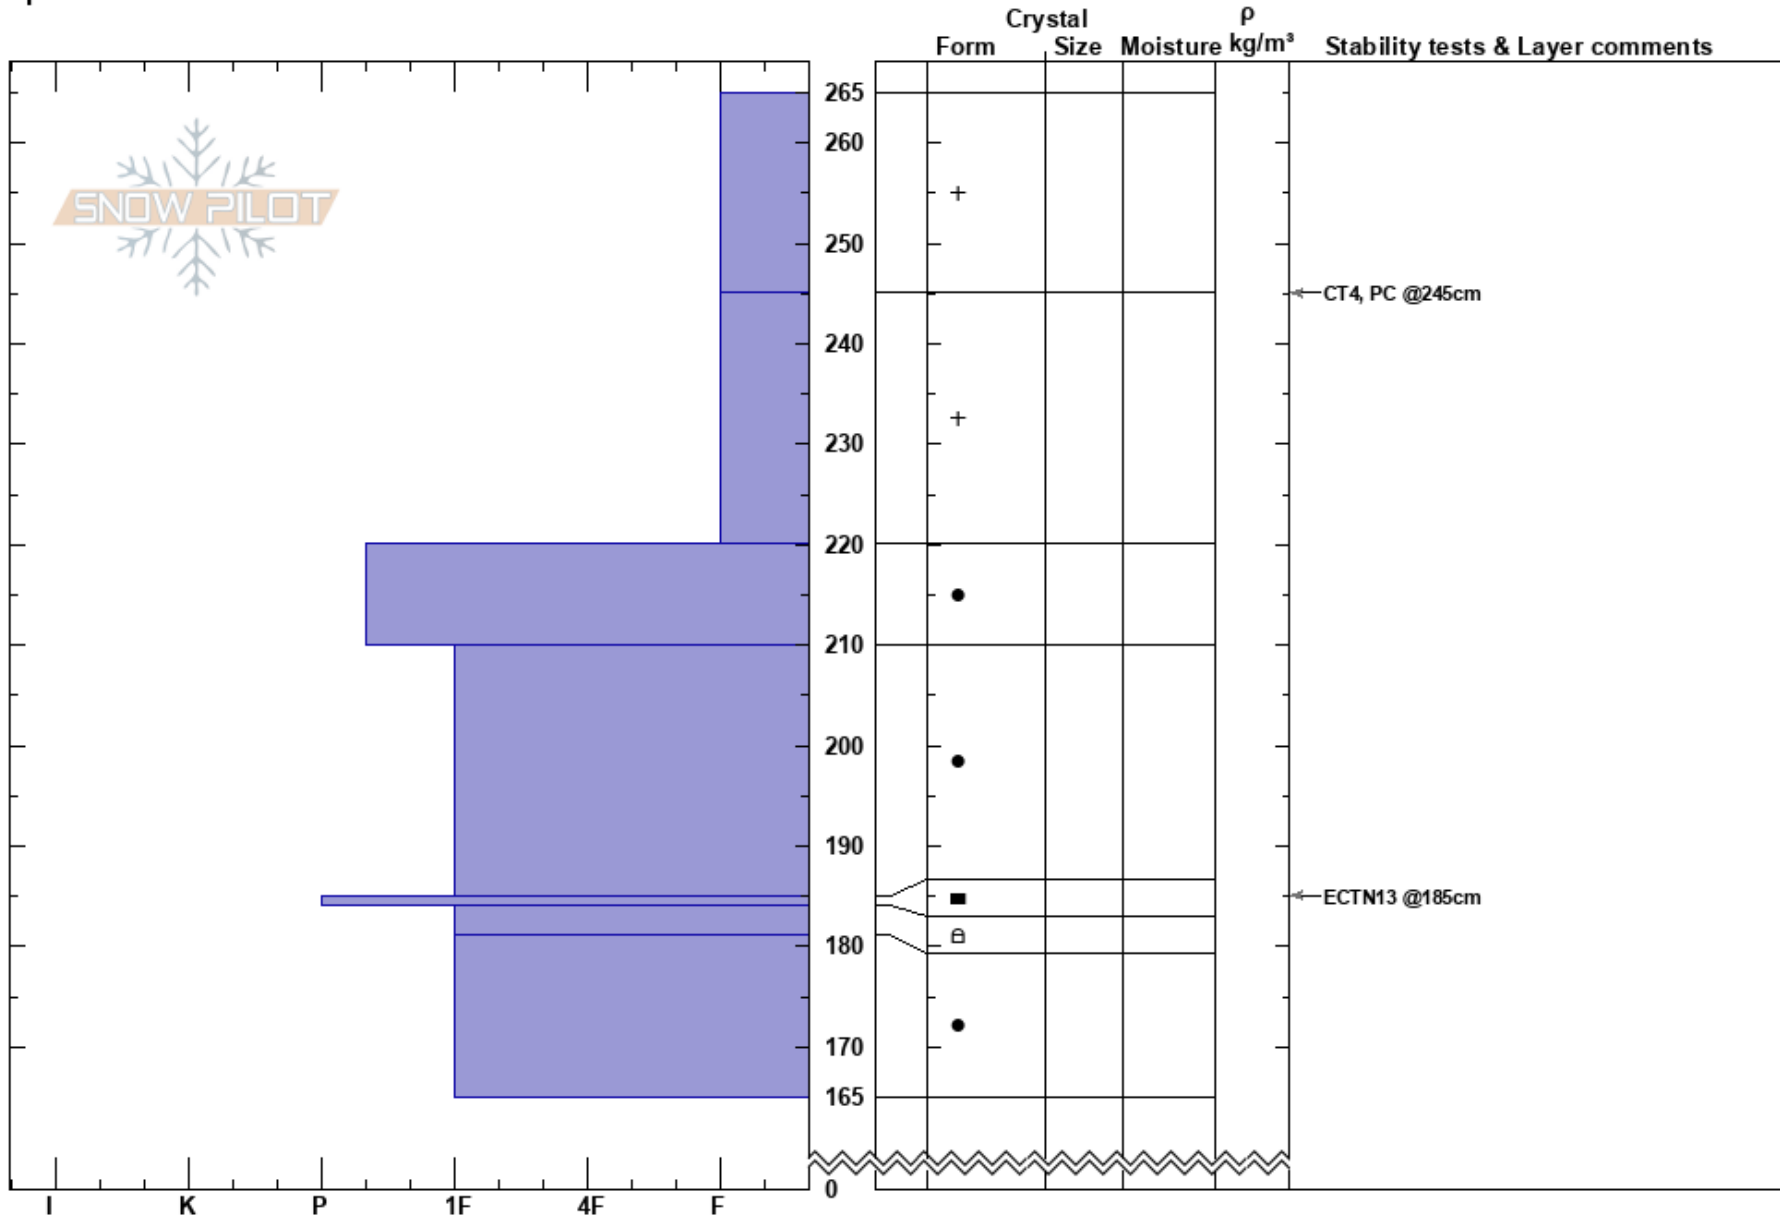

N averies lowers  
 Chugach Range  
 AK  
 Elevation: 4800 ft  
 Aspect: NE  
 Specifics:

Jason Champion  
 03/12/2018 - 12:03pm  
 Co-ord: 61.22793N, -145.67232W  
 Slope Angle: 3°  
 Wind Loading:

Stability:  
 Air Temperature:  
 Sky Cover: BKN  
 Precipitation: NO  
 Wind: Calm

HS:265  
 PF:40  
 Layer Notes:

Notes: