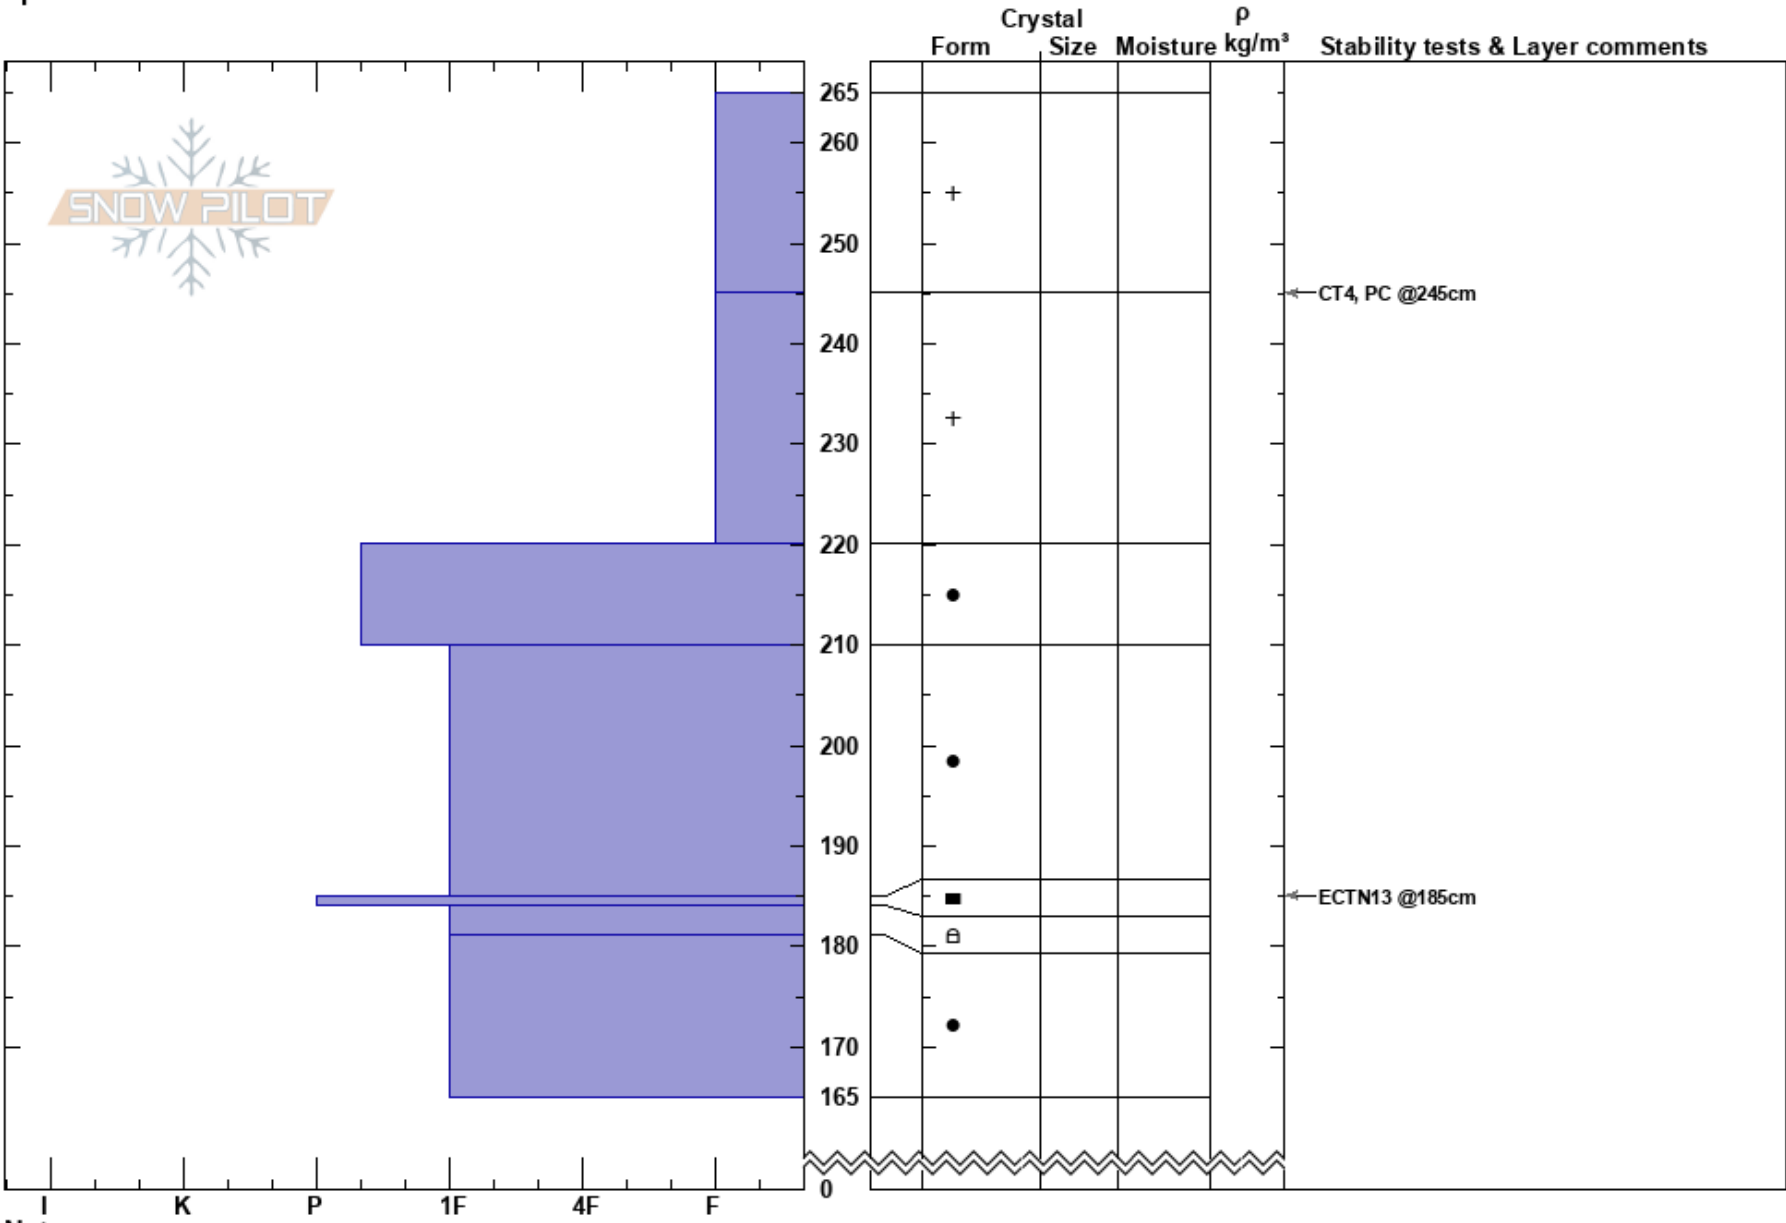

N averies lowers
 Chugach Range
 AK
 Elevation: 4800 ft
 Aspect: NE
 Specifics:

Jason Champion
 03/12/2018 - 12:03pm
 Co-ord: 61.22793N, -145.67232W
 Slope Angle: 3°
 Wind Loading:

Stability:
 Air Temperature:
 Sky Cover: BKN
 Precipitation: NO
 Wind: Calm

HS:265
 PF:40
 Layer Notes:

Notes: