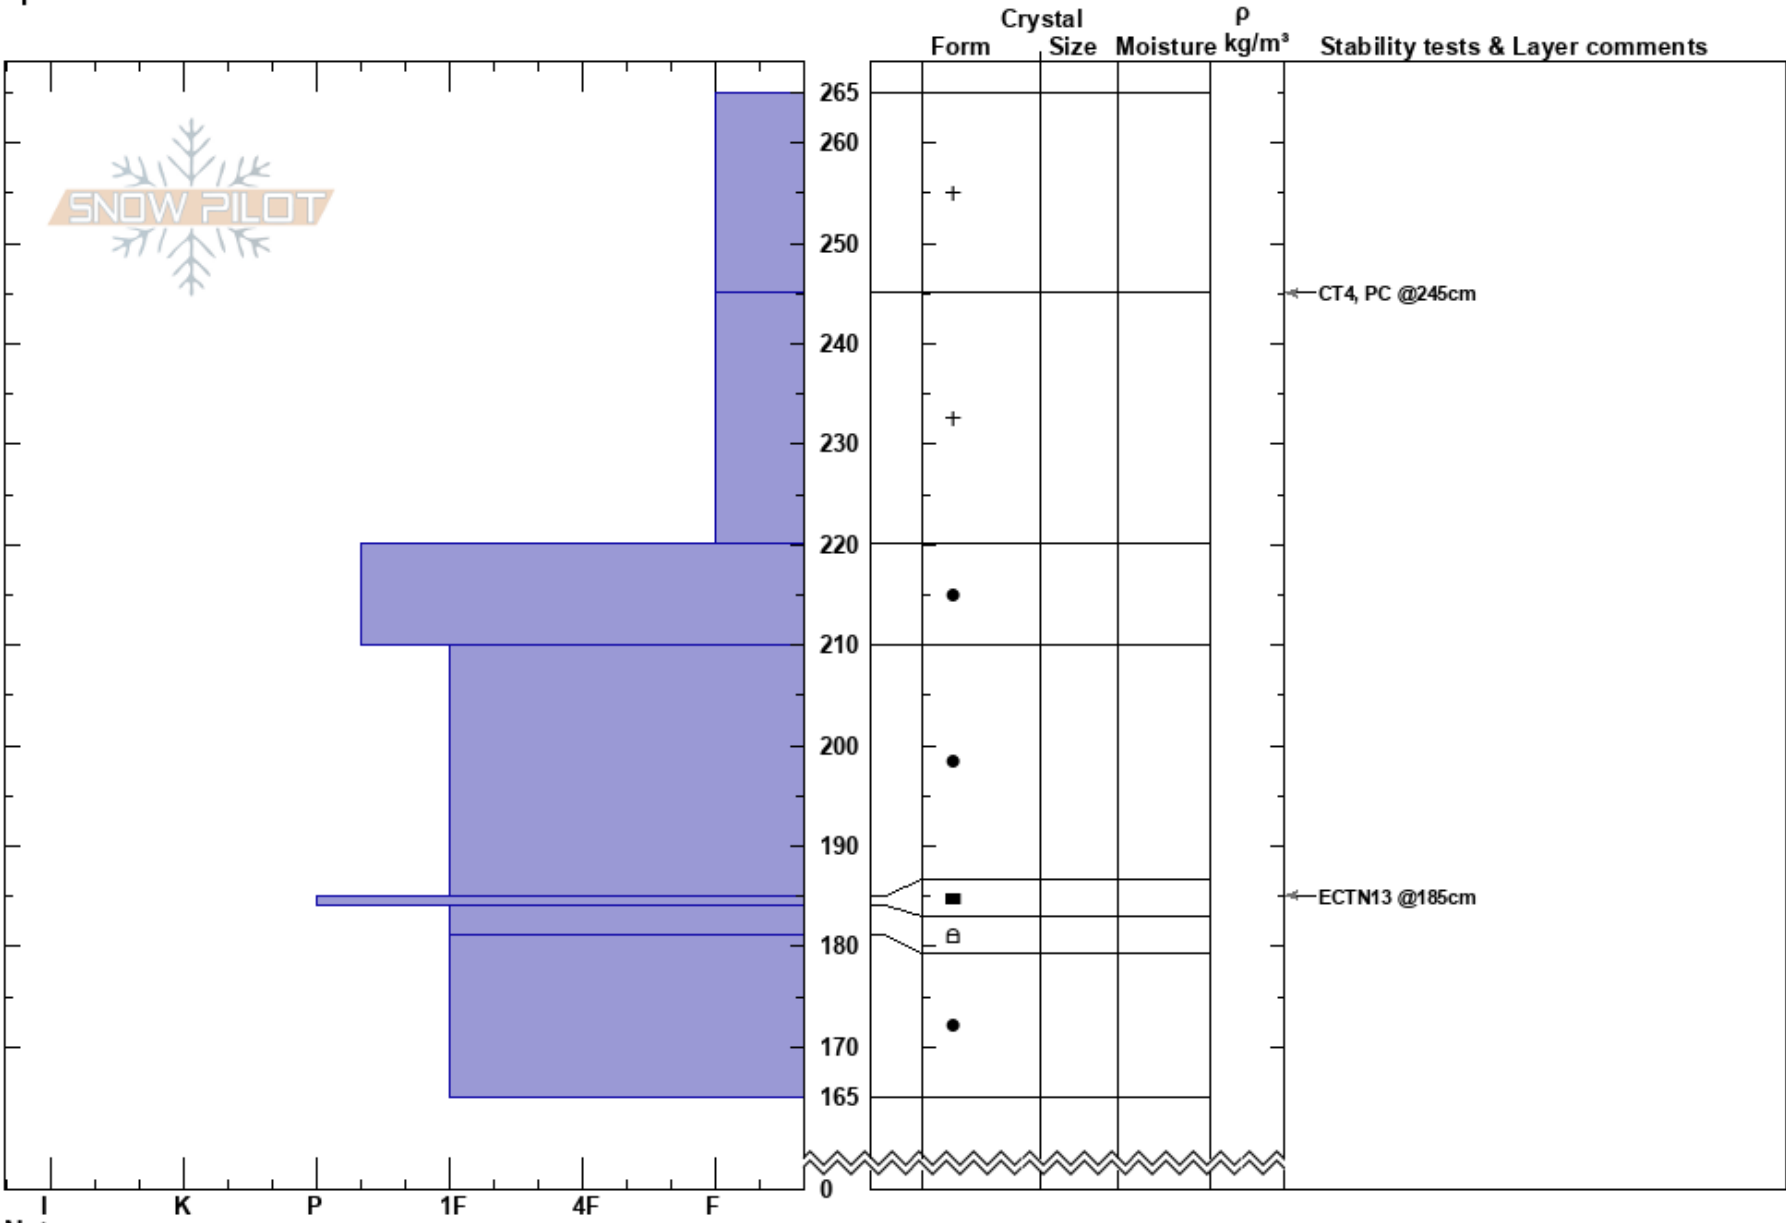

N averies lowers  
 Chugach Range  
 AK  
 Elevation: 4800 ft  
 Aspect: NE  
 Specifics:

Jason Champion  
 03/12/2018 - 12:03pm  
 Co-ord: 61.22793N, -145.67232W  
 Slope Angle: 3°  
 Wind Loading:

Stability:  
 Air Temperature:  
 Sky Cover: BKN  
 Precipitation: NO  
 Wind: Calm

HS:265  
 PF:40  
 Layer Notes:

Notes: